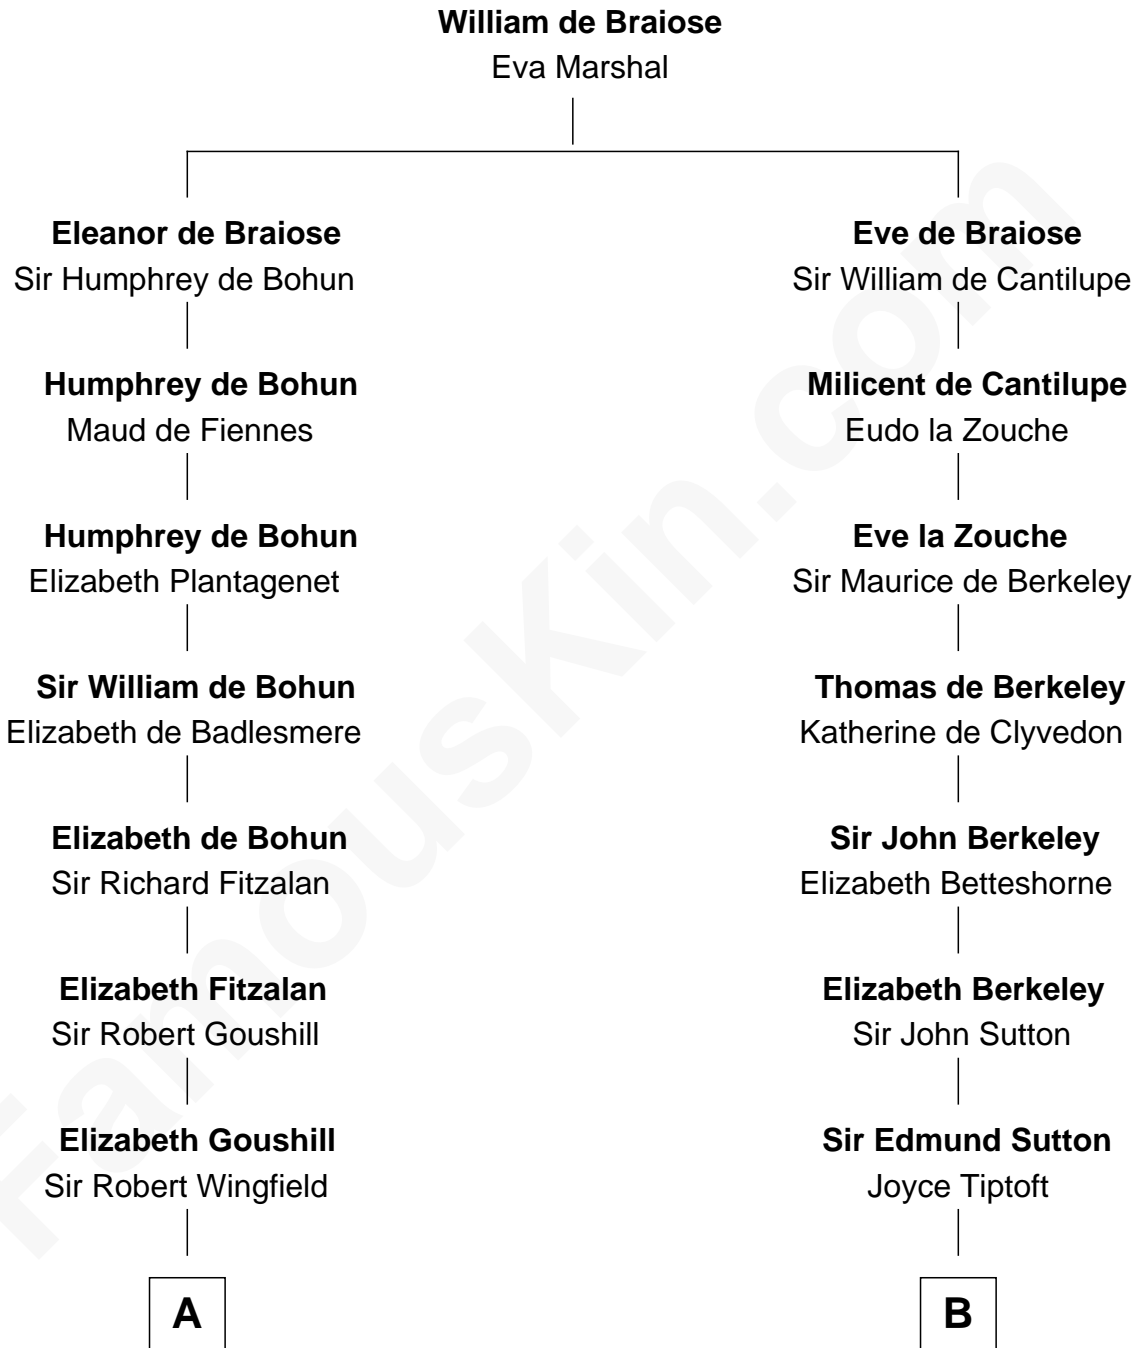

FamousKin.com

Relationship Chart of

Shubael D. Childs

Founder of S.D. Childs & Company

19th cousin 2 times removed of

Humphrey Bogart
Movie Actor

C

Benjamin Fay

Beulah Stow

Beulah Fay

Josiah Childs

Shubael D. Childs

Founder of S.D. Childs & Company

D

Charlotte Sophia Woodbridge

Dyer Perkins

Elizabeth Rogers Perkins

Harvey Humphrey

John Perkins Humphrey

Frances Dewey Churchill

Maud Humphrey

Dr. Belmont Deforest Bogart

Humphrey Bogart

Movie Actor