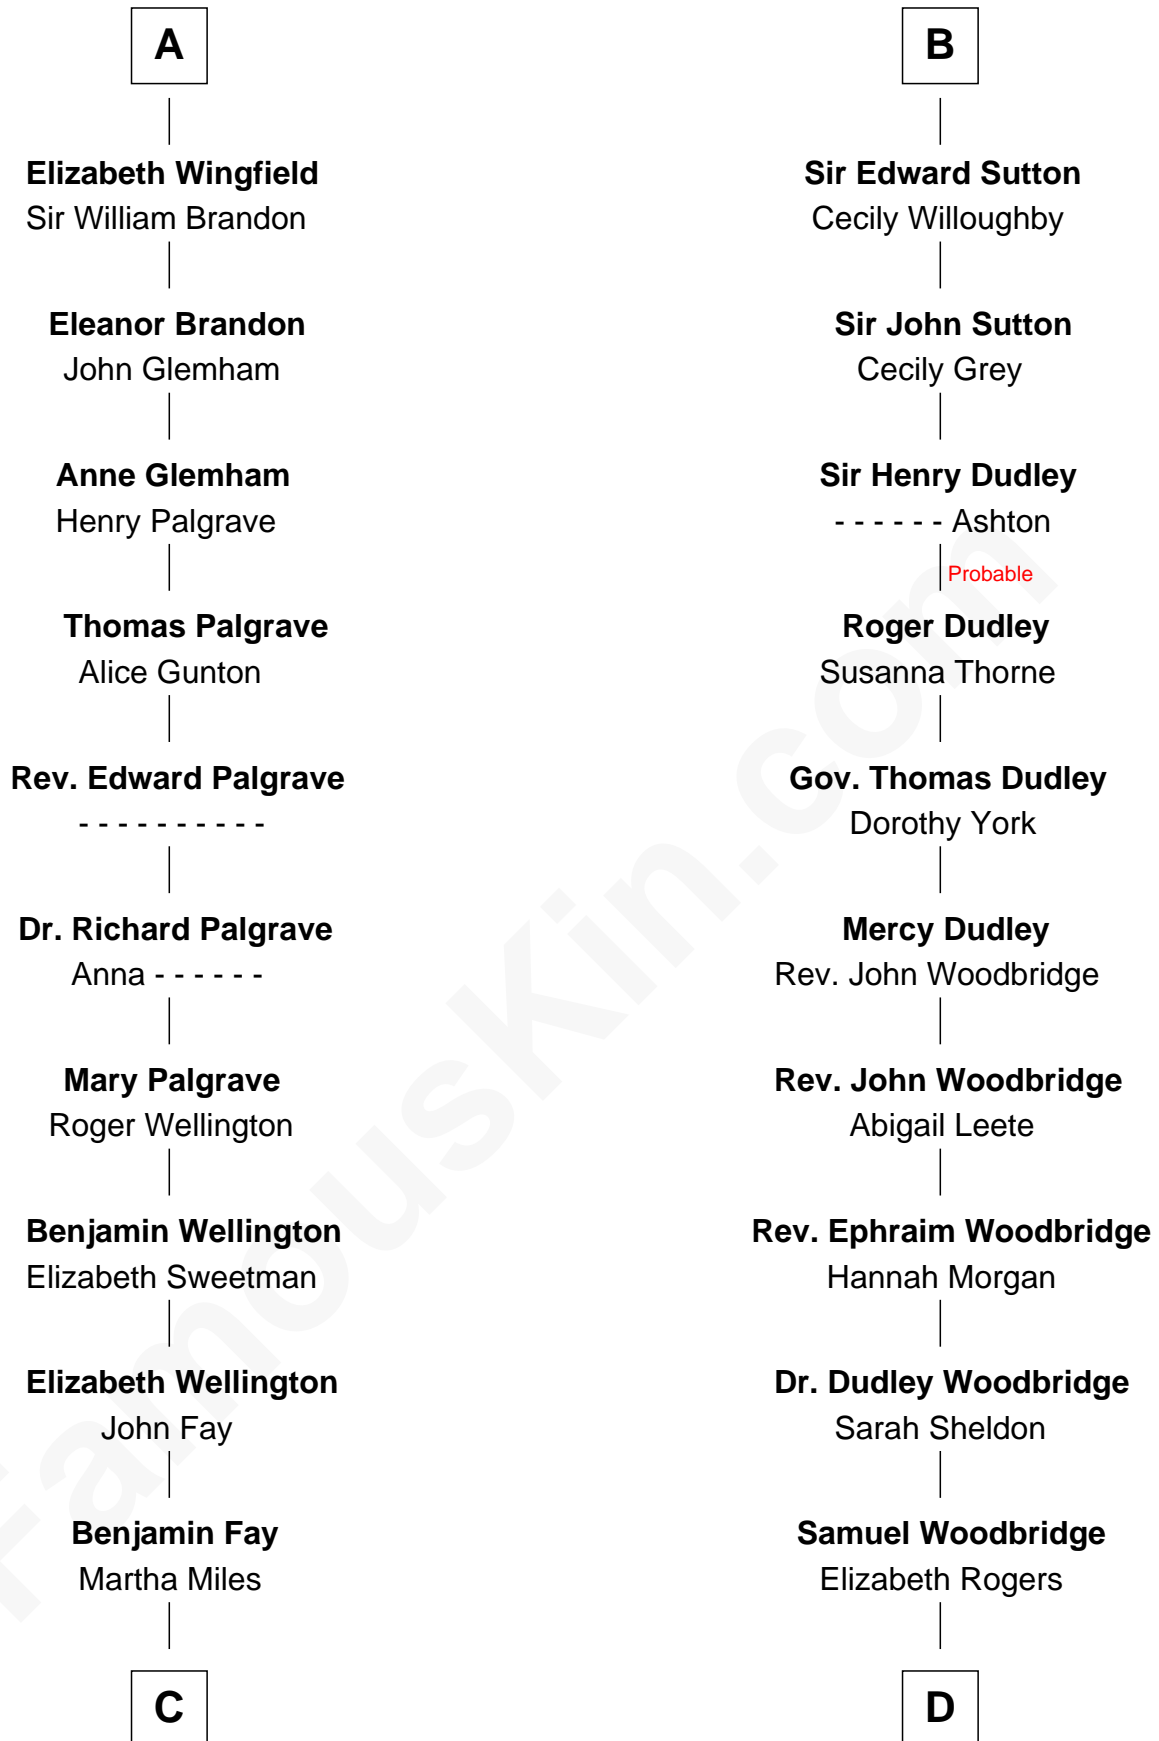

FamousKin.com

Relationship Chart of

Shubael D. Childs

Founder of S.D. Childs & Company

19th cousin 2 times removed of

Humphrey Bogart
Movie Actor

C

Benjamin Fay

Beulah Stow

Beulah Fay

Josiah Childs

Shubael D. Childs

Founder of S.D. Childs & Company

D

Charlotte Sophia Woodbridge

Dyer Perkins

Elizabeth Rogers Perkins

Harvey Humphrey

John Perkins Humphrey

Frances Dewey Churchill

Maud Humphrey

Dr. Belmont Deforest Bogart

Humphrey Bogart

Movie Actor