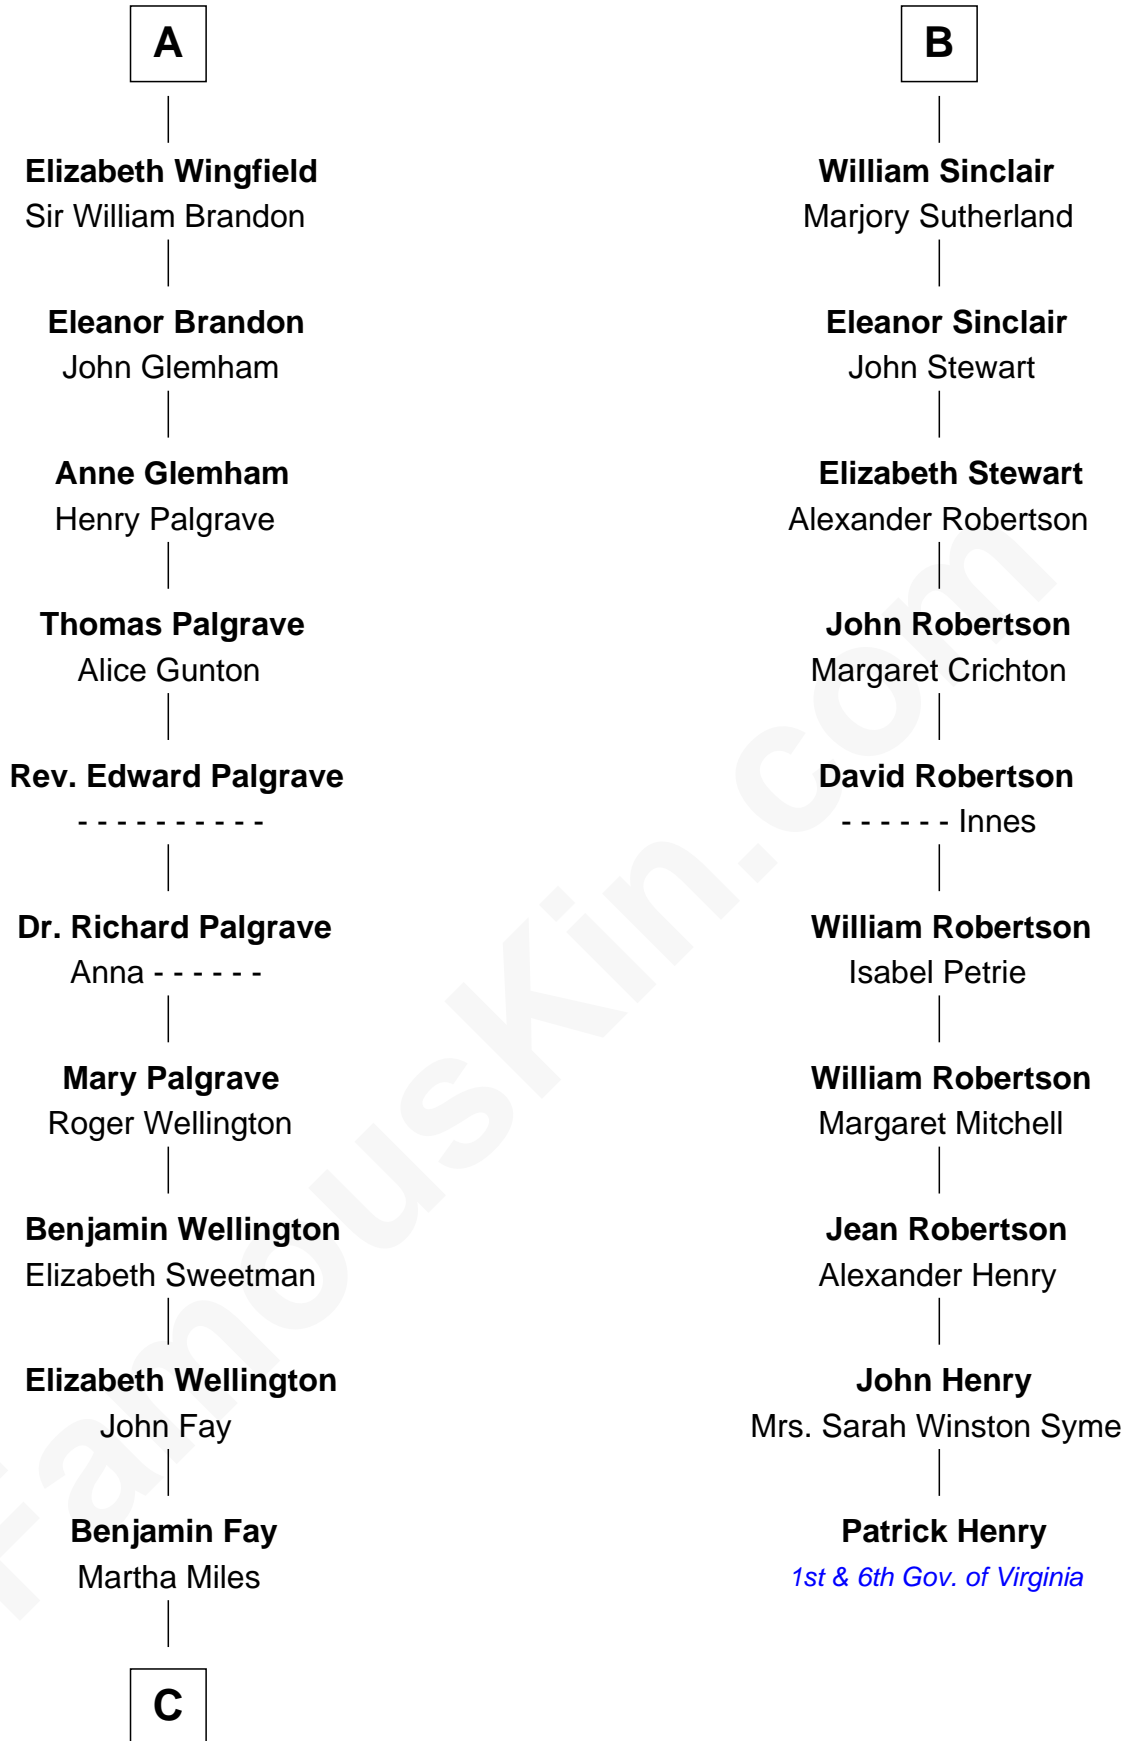

FamousKin.com

Relationship Chart of

Shubael D. Childs

Founder of S.D. Childs & Company

16th cousin 3 times removed of

Patrick Henry

1st and 6th Governor of Virginia

C