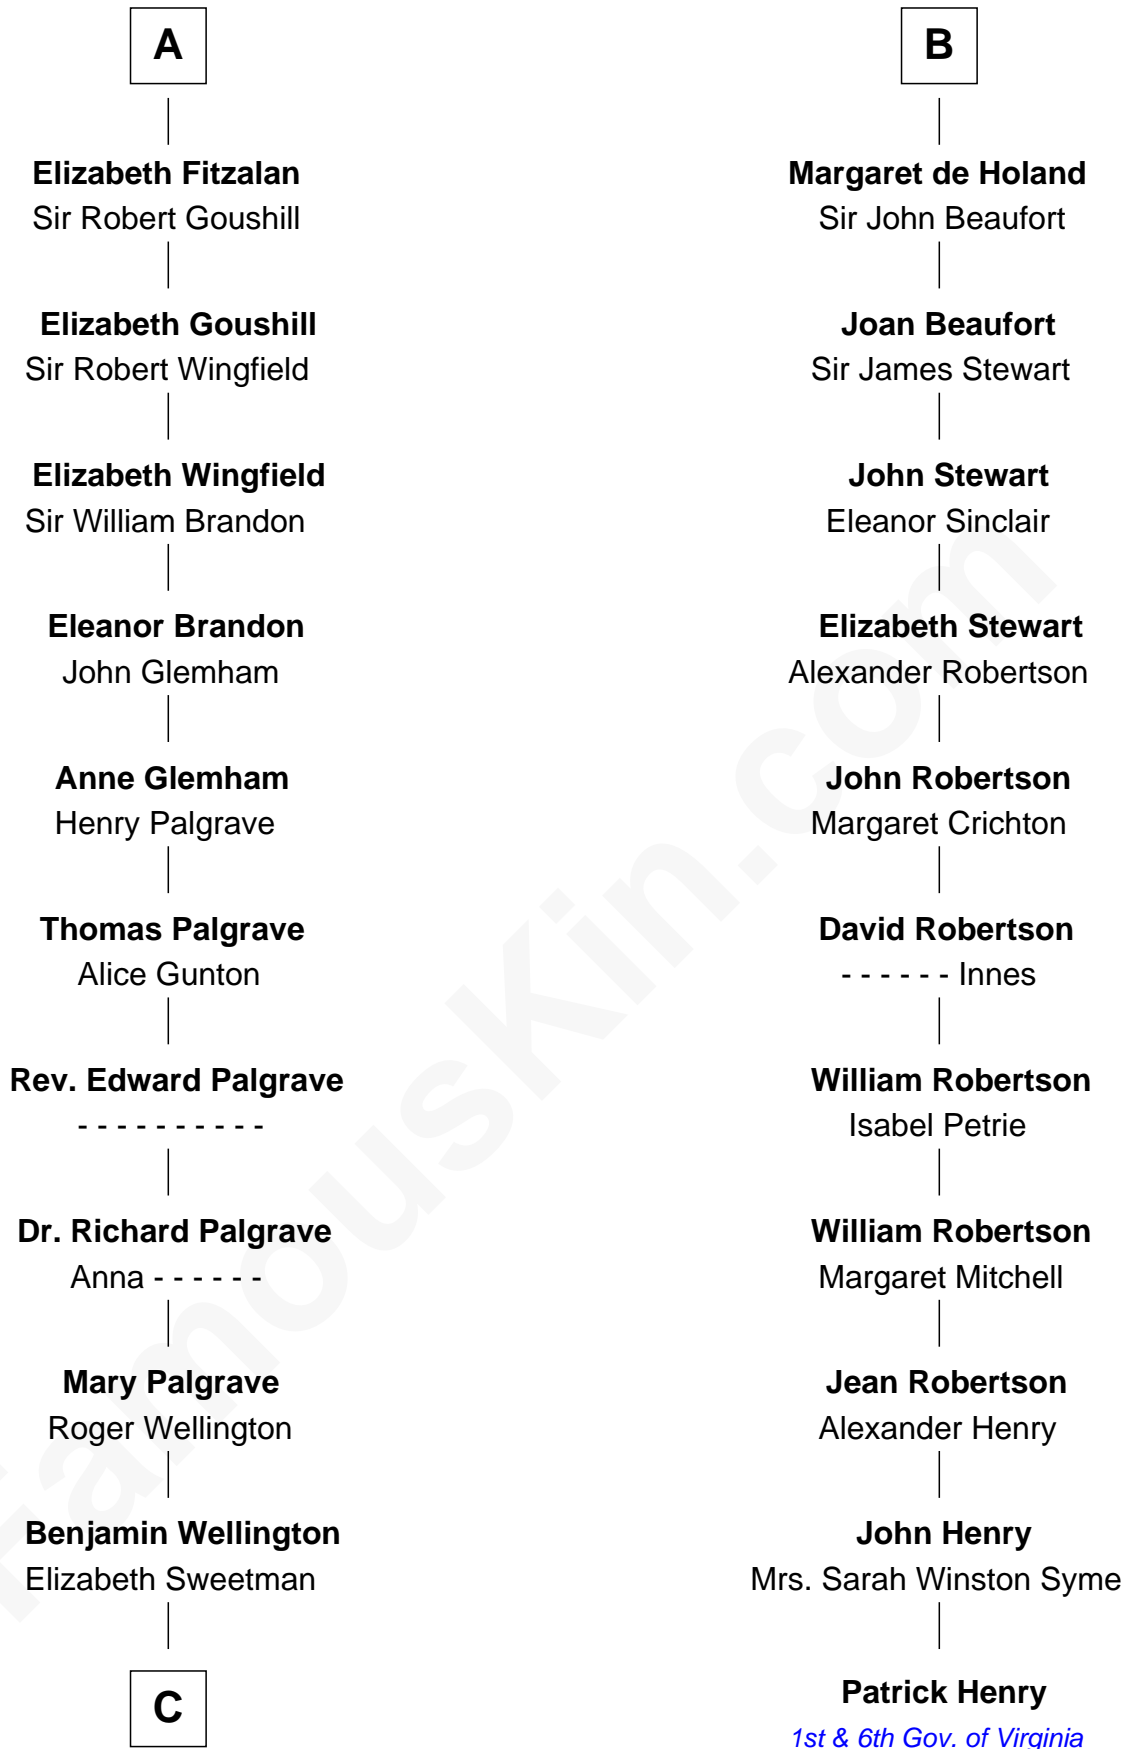

## Relationship Chart of

### Shubael D. Childs

*Founder of S.D. Childs & Company*

**17th cousin 4 times removed of**

### Patrick Henry

*1st and 6th Governor of Virginia*

**C**

—  
**Elizabeth Wellington**

John Fay

—  
**Benjamin Fay**

Martha Miles

—  
**Benjamin Fay**