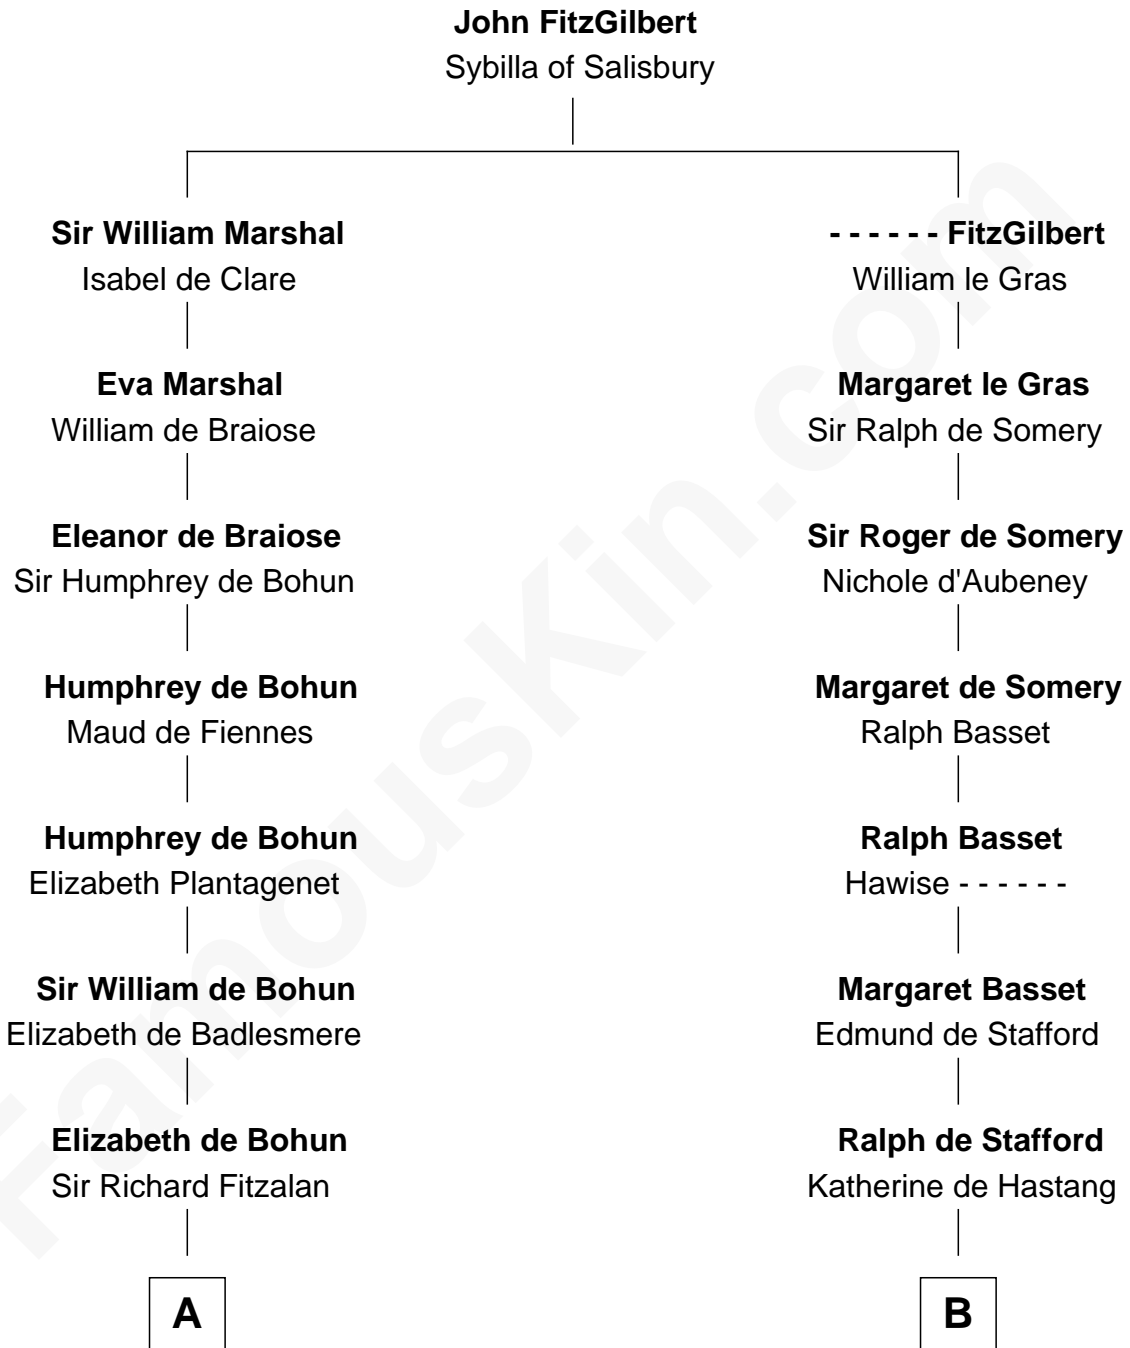

## Relationship Chart of

### Shubael D. Childs

*Founder of S.D. Childs & Company*

**20th cousin 1 time removed of**

**William Greene**

*2nd Governor of Rhode Island*

**C**

**Elizabeth Wellington**

John Fay