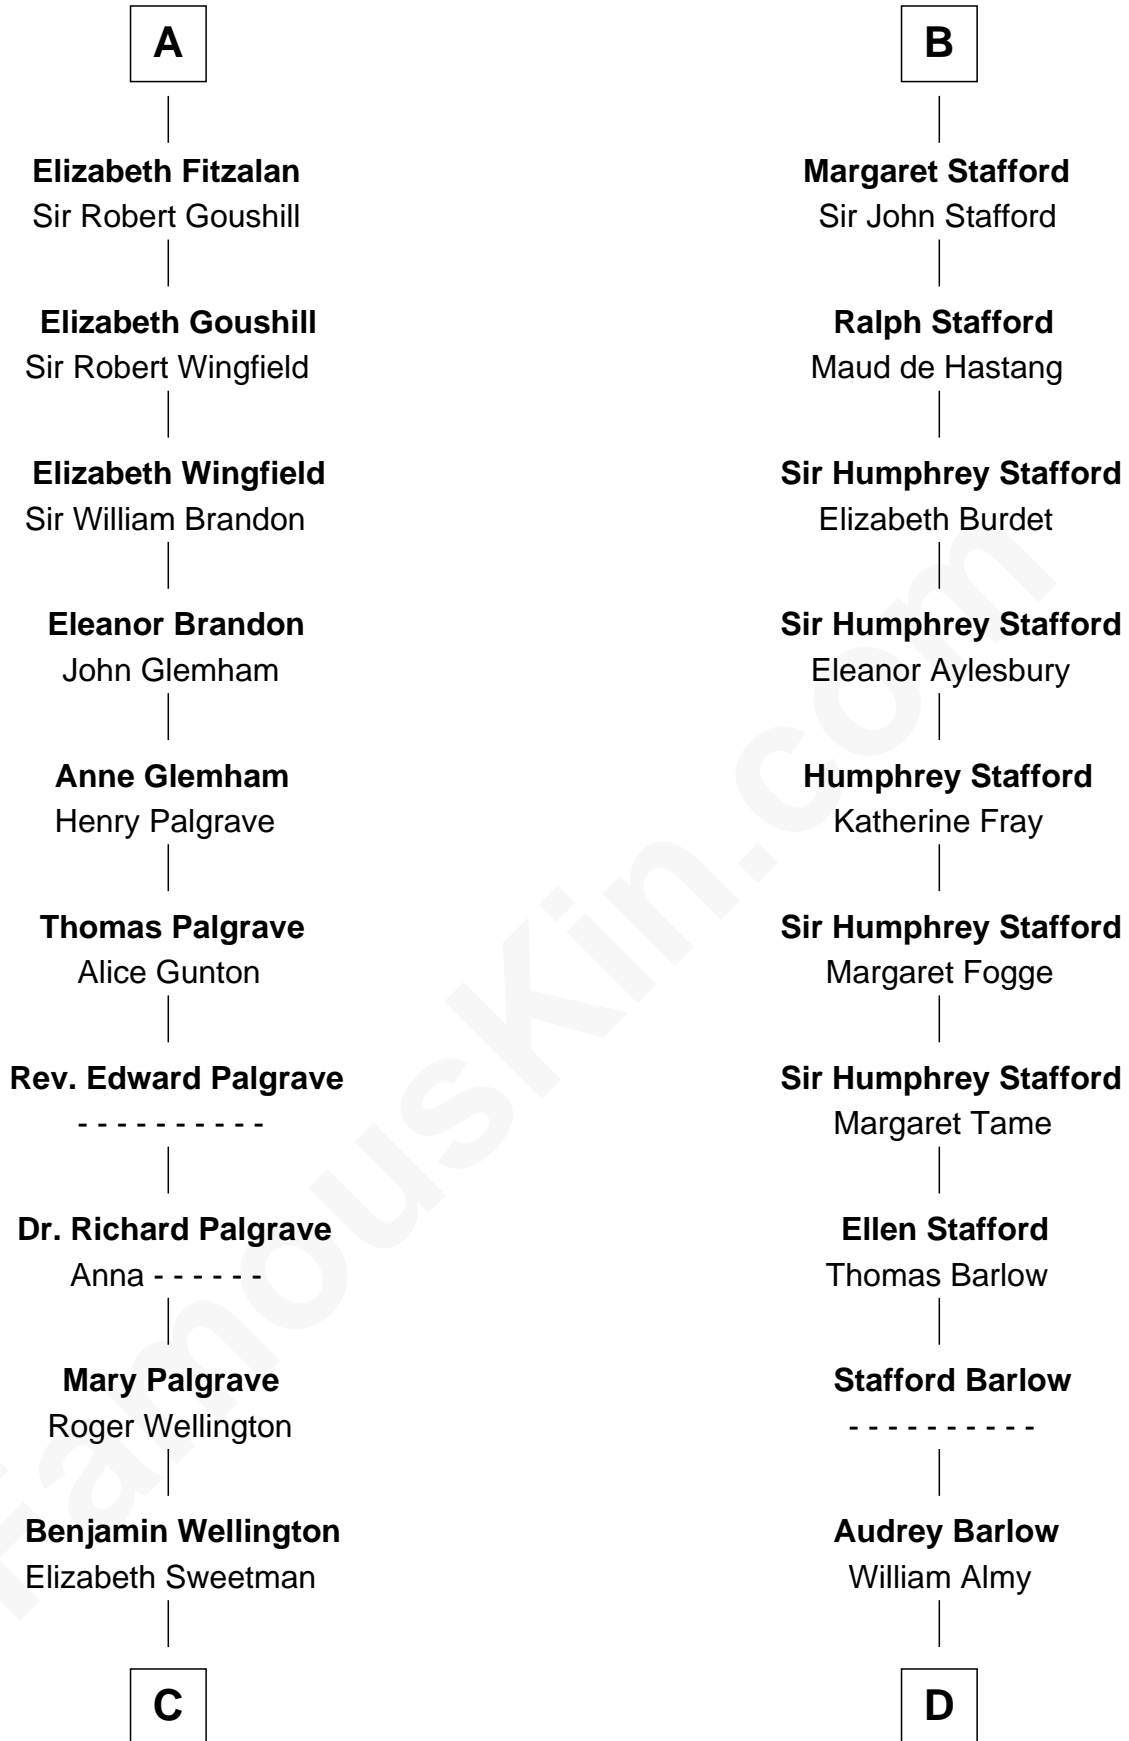

## Relationship Chart of

### Shubael D. Childs

*Founder of S.D. Childs & Company*

**20th cousin 1 time removed of**

**William Greene**

*2nd Governor of Rhode Island*

**C**

**Elizabeth Wellington**

John Fay

**Benjamin Fay**

Martha Miles

**Benjamin Fay**

Beulah Stow

**Beulah Fay**

Josiah Childs

**Shubael D. Childs**

*Founder of S.D. Childs & Company*

**D**

**Annis Almy**

John Greene

**Samuel Greene**

Mary Gorton

**William Greene**

Catharine Greene

**William Greene**