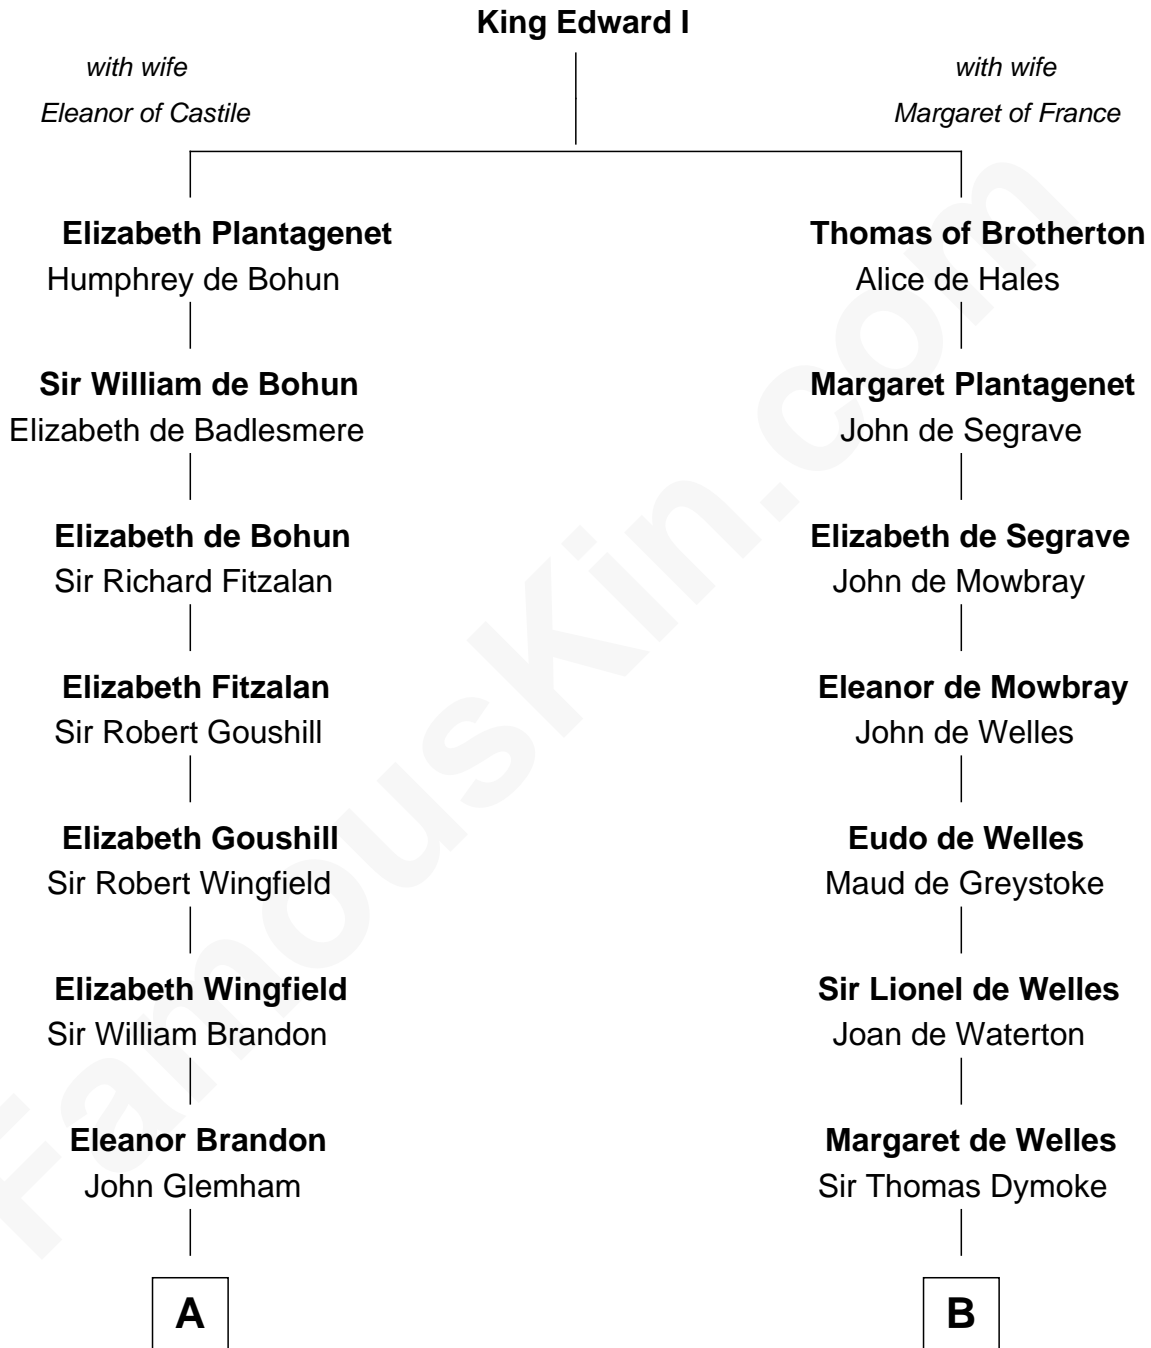

FamousKin.com

Relationship Chart of

Shubael D. Childs

Founder of S.D. Childs & Company

17th cousin 4 times removed of

Ray Bradbury

Author of The Martian Chronicles

C

Samuel Bradbury

Frances Mary Rothead

Samuel Irving Bradbury

Mary Adell Spaulding

Samuel Hinkston Bradbury

Minnie Alice Davis

Leonard Spaulding Bradbury

Esther Marie Moberg