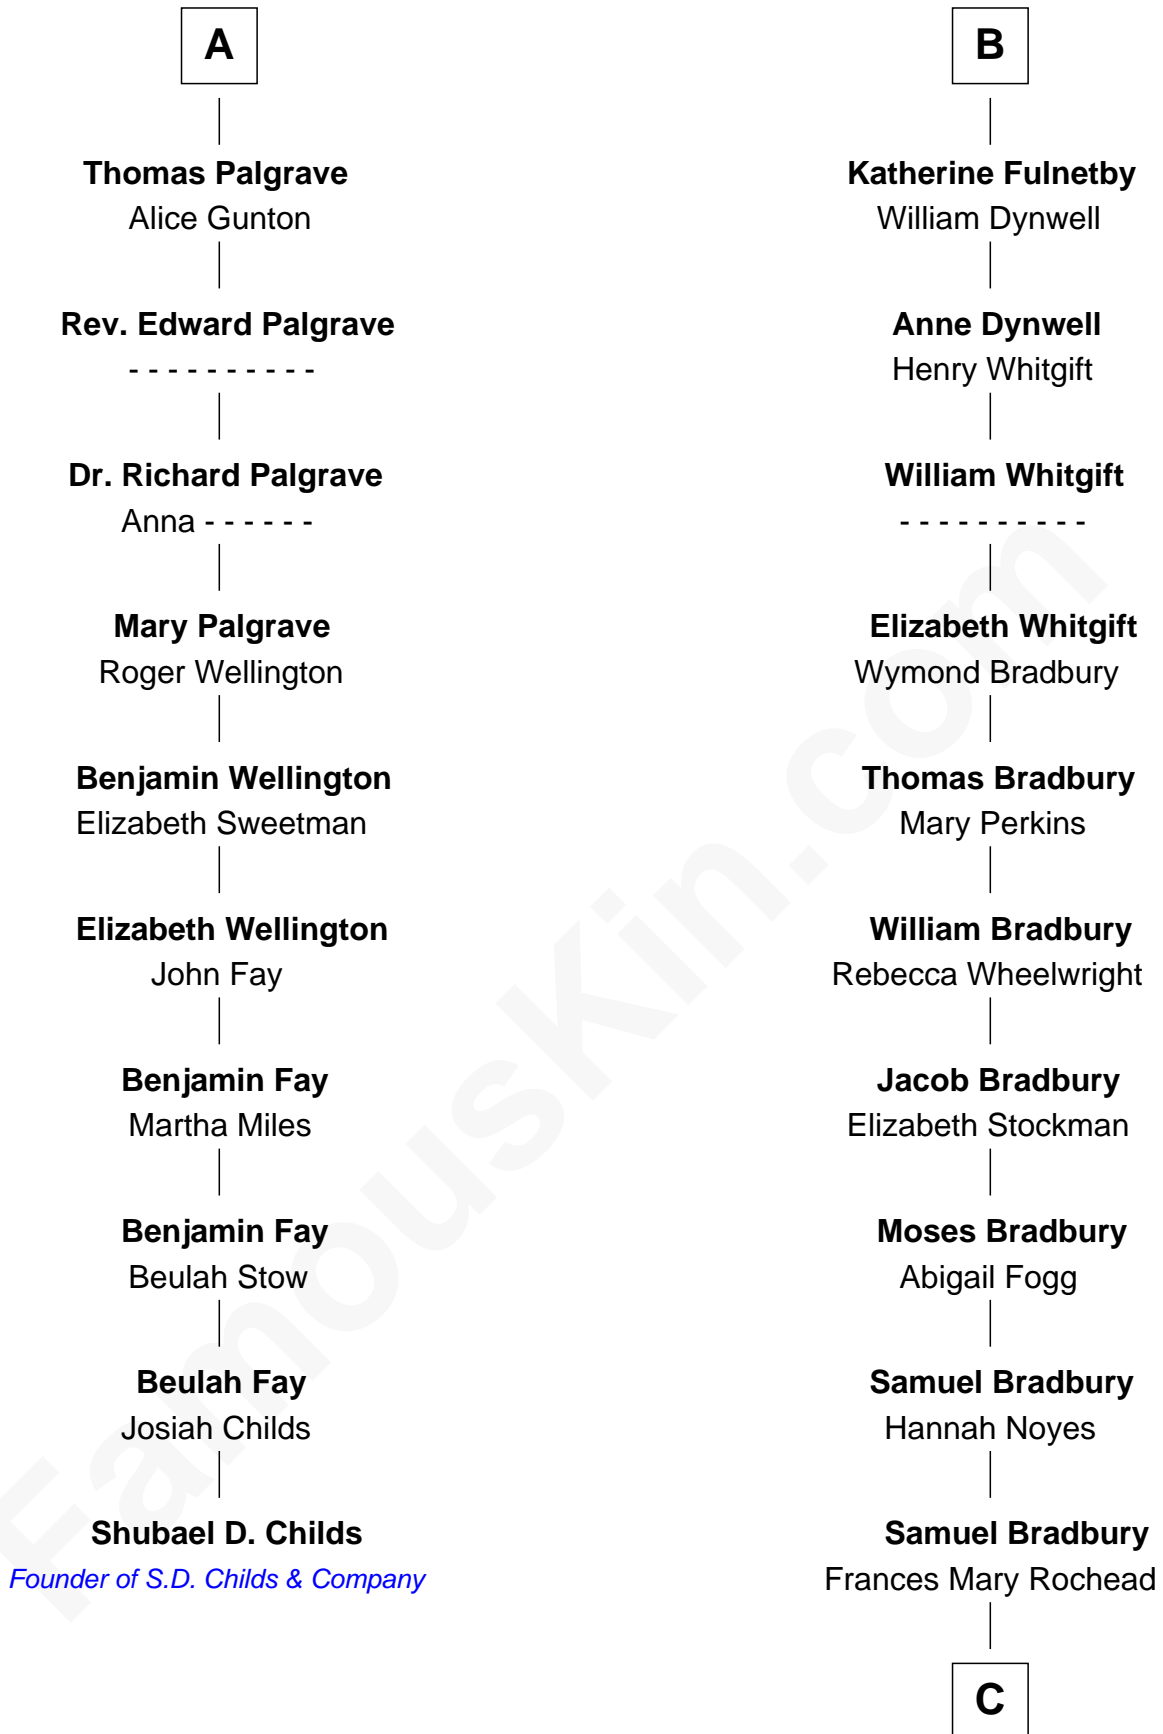

FamousKin.com

Relationship Chart of

Shubael D. Childs

Founder of S.D. Childs & Company

16th cousin 4 times removed of

Ray Bradbury

Author of *The Martian Chronicles*

Bartholomew de Badlesmere

Margaret de Clare

Elizabeth de Badlesmere

Sir William de Bohun

Elizabeth de Bohun

Sir Richard Fitzalan

Elizabeth Fitzalan

Sir Robert Goushill

Elizabeth Goushill

Margery de Badlesmere

Sir William de Ros

Maud de Roos

John de Welles

John de Welles

Eleanor de Mowbray

Eudo de Welles

Maud de Greystoke

Sir Lionel de Welles

Joan de Waterton

Margaret de Welles

Sir Thomas Dymoke

Jane Dymoke

John Fulnetby

B

C