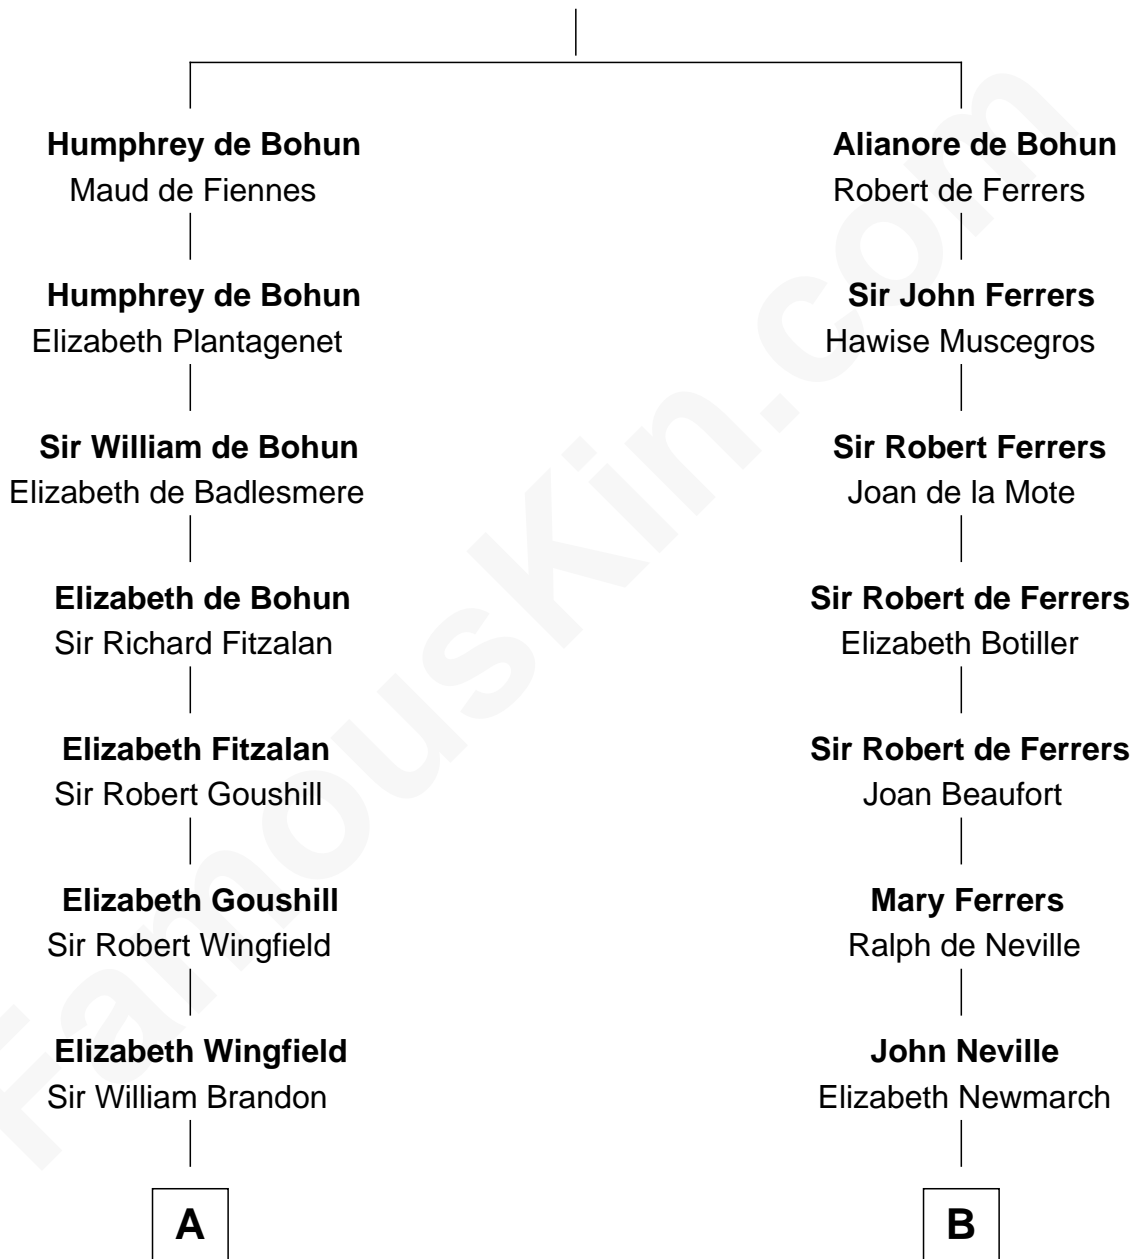

Sir Humphrey de Bohun

Eleanor de Braiose