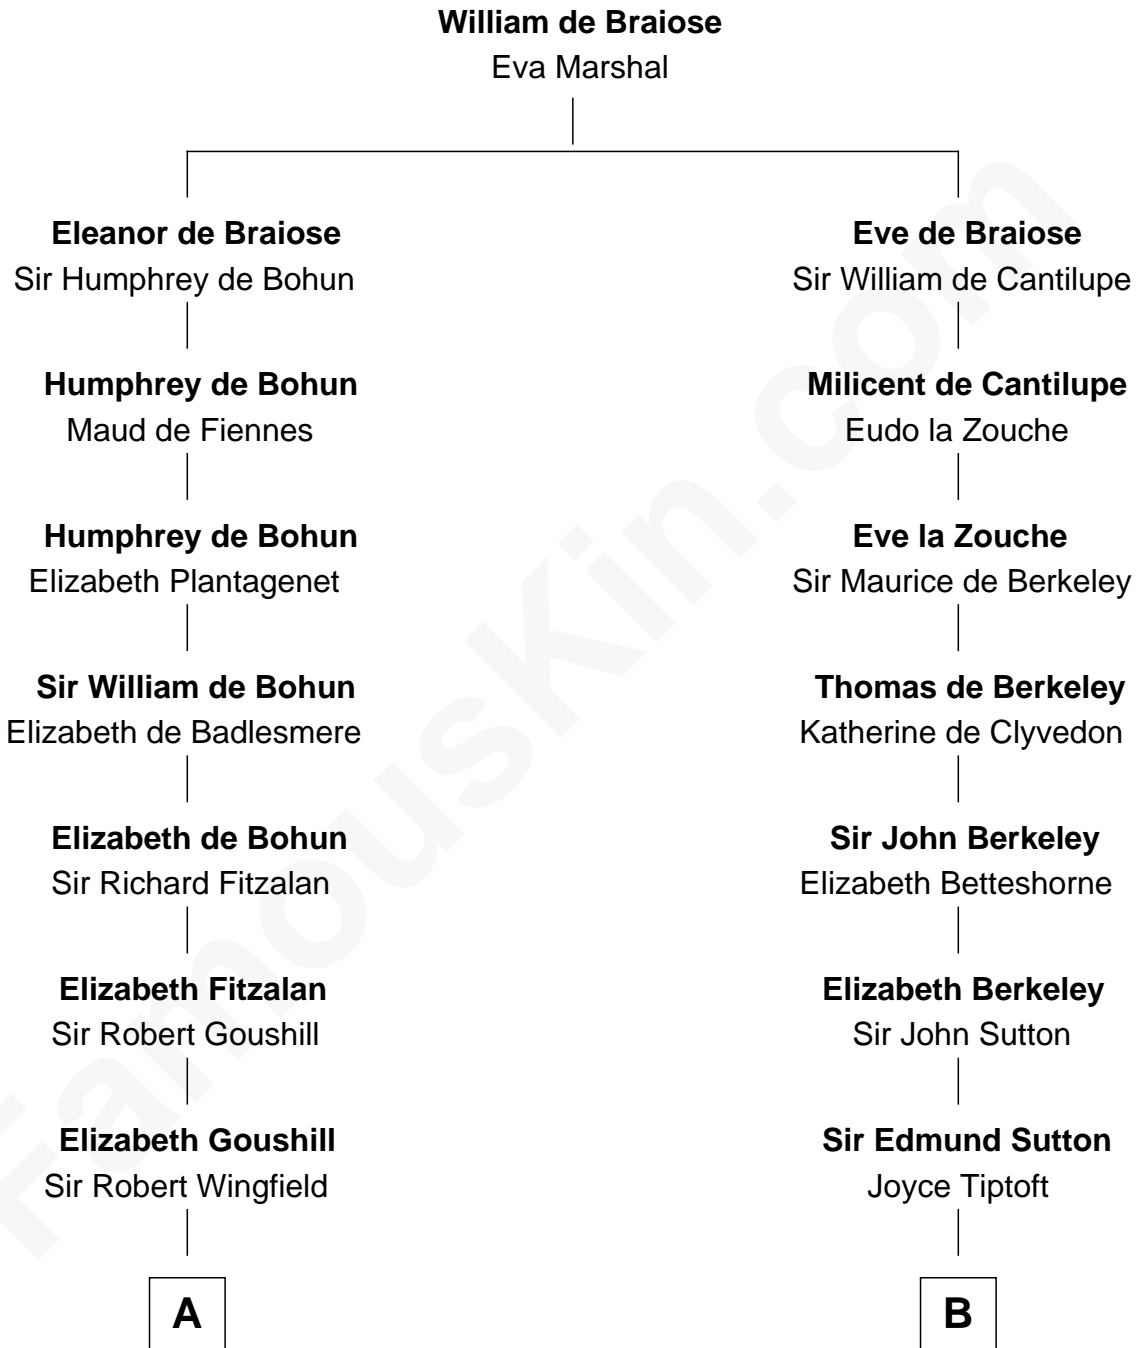

## Relationship Chart of

### Shubael D. Childs

*Founder of S.D. Childs & Company*

**16th cousin 3 times removed of**

**John Langdon**

*Signer of the U.S. Constitution*

**C**

—  
**Benjamin Fay**

Beulah Stow