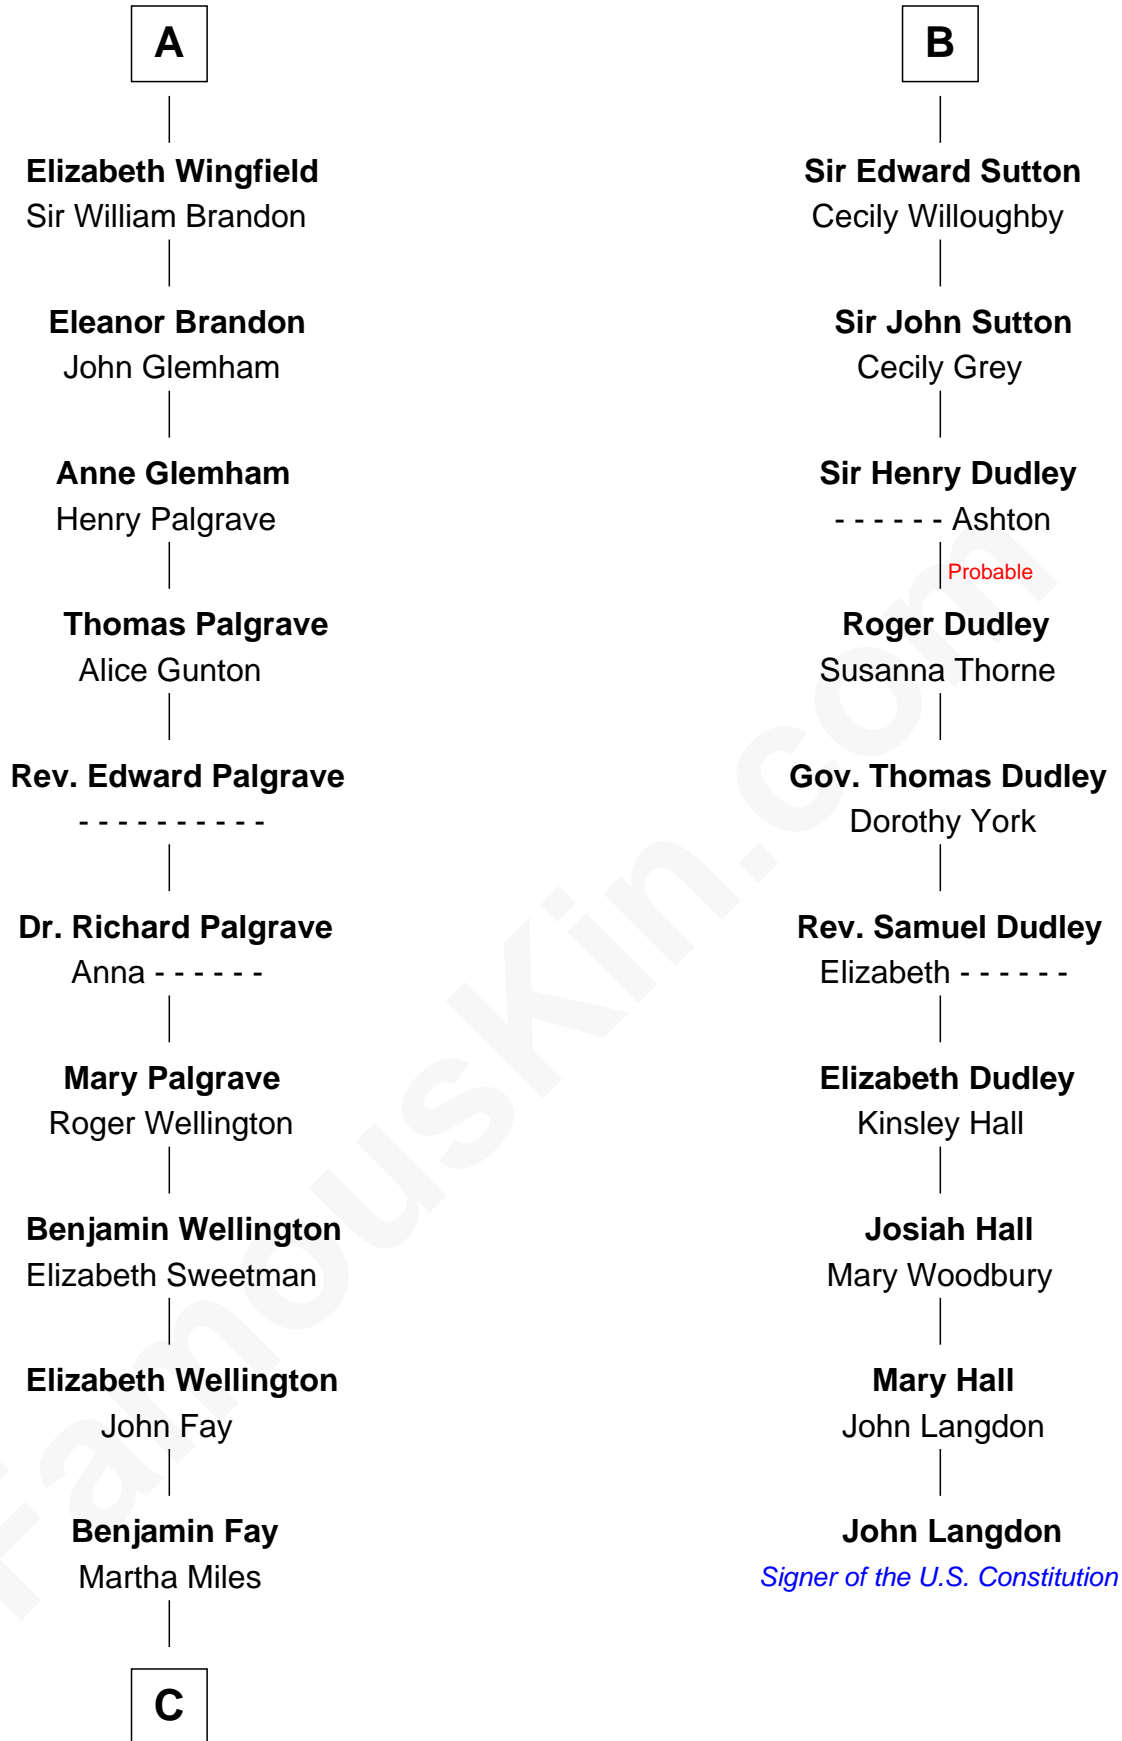

## Relationship Chart of

### Shubael D. Childs

*Founder of S.D. Childs & Company*

**16th cousin 3 times removed of**

**John Langdon**

*Signer of the U.S. Constitution*

**C**

—  
**Benjamin Fay**

Beulah Stow