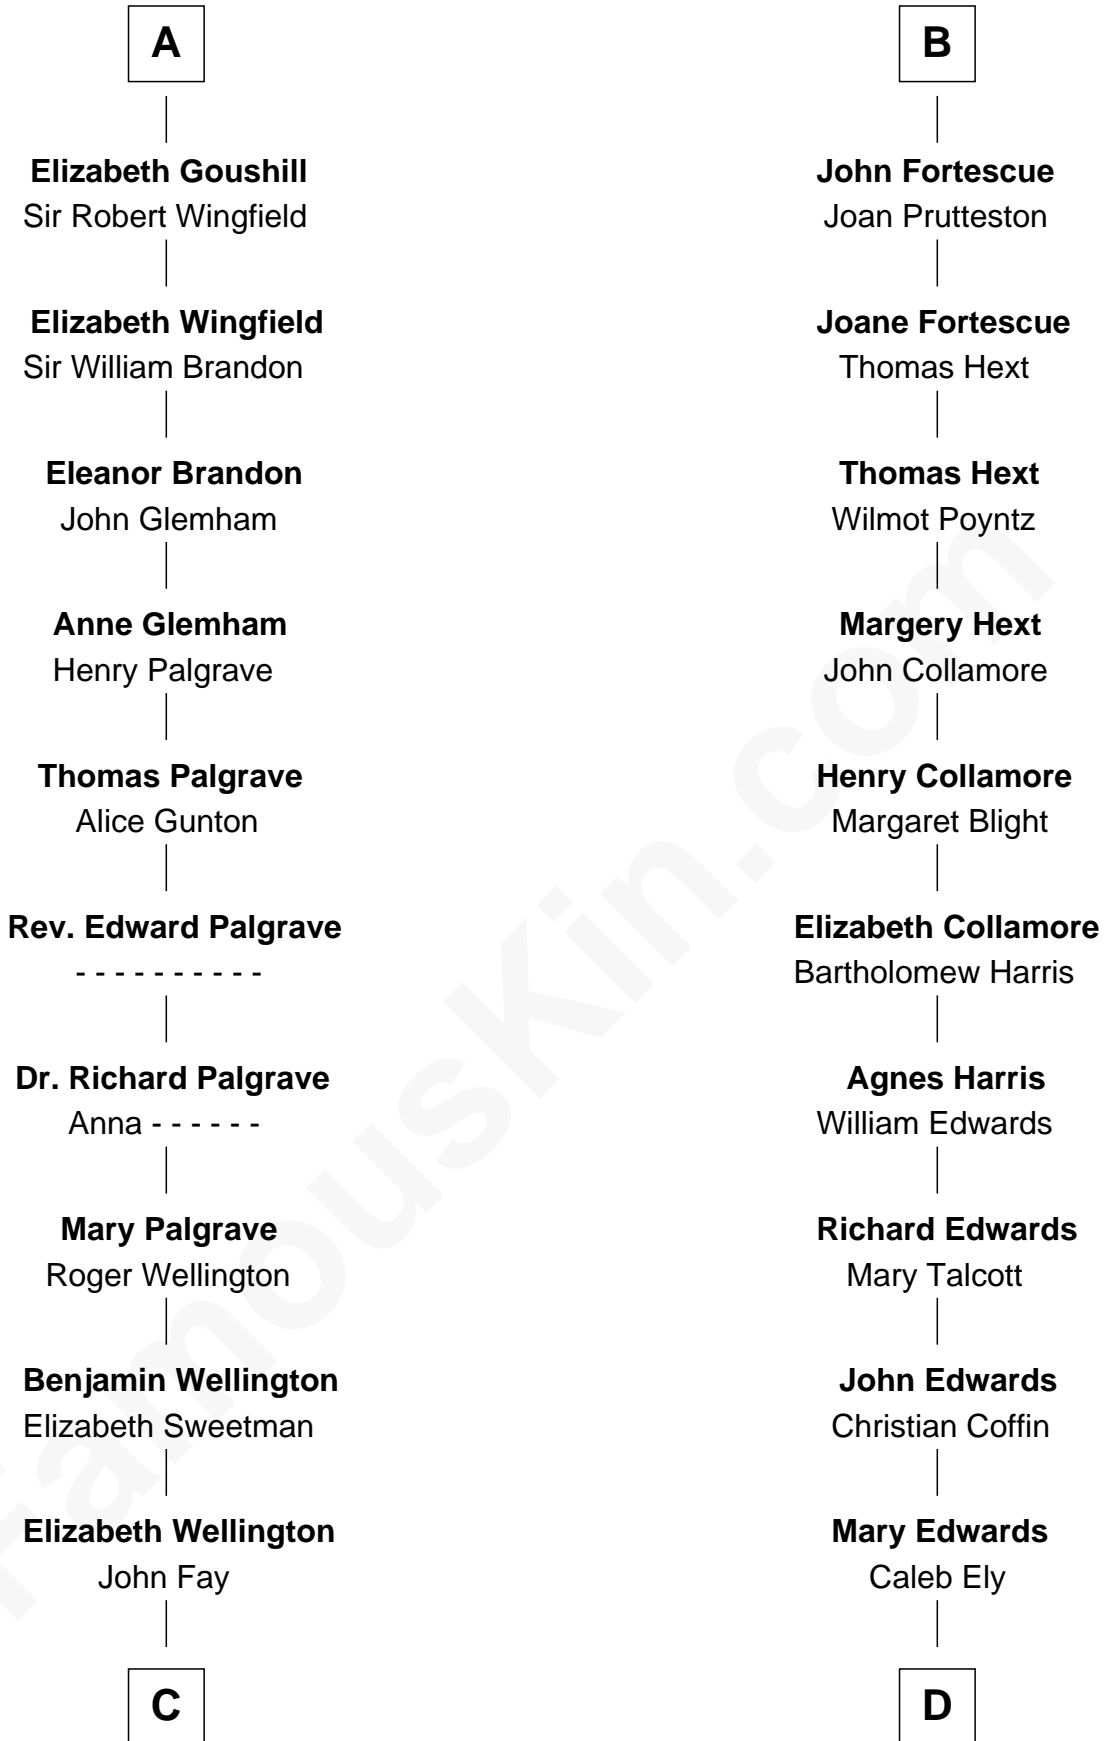

FamousKin.com

Relationship Chart of

Shubael D. Childs

Founder of S.D. Childs & Company

20th cousin 1 time removed of

Clarence Day

Author of *Life with Father*

Sir Geoffrey FitzPiers

Aveline de Clare

C

Benjamin Fay
Martha Miles

Benjamin Fay
Beulah Stow

Beulah Fay
Josiah Childs

Shubael D. Childs
Founder of S.D. Childs & Company

D

William Ely
Drusilla Brewster