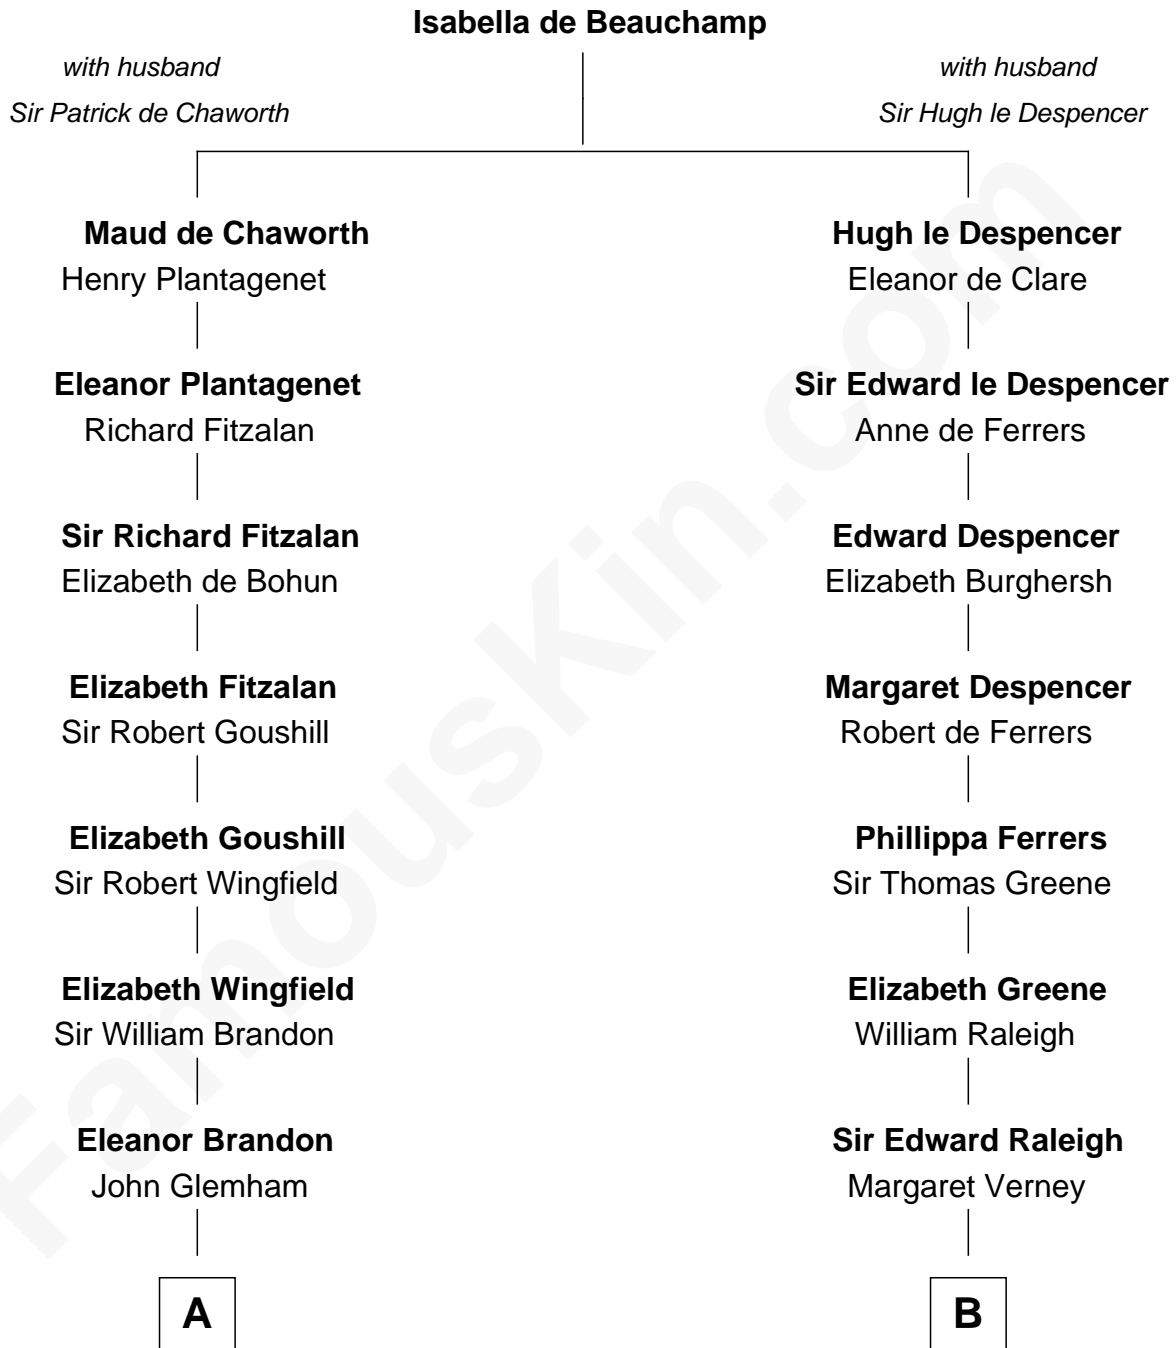

FamousKin.com

Relationship Chart of

Shubael D. Childs

Founder of S.D. Childs & Company

17th cousin 2 times removed of

Shanghai Pierce
Texas Cattleman

C

Susanna Stoddard

Isaac Pearce

Jonathan D. Pearce

Hanna Phillips Head

Shanghai Pierce

Texas Cattleman

FamousKin.com