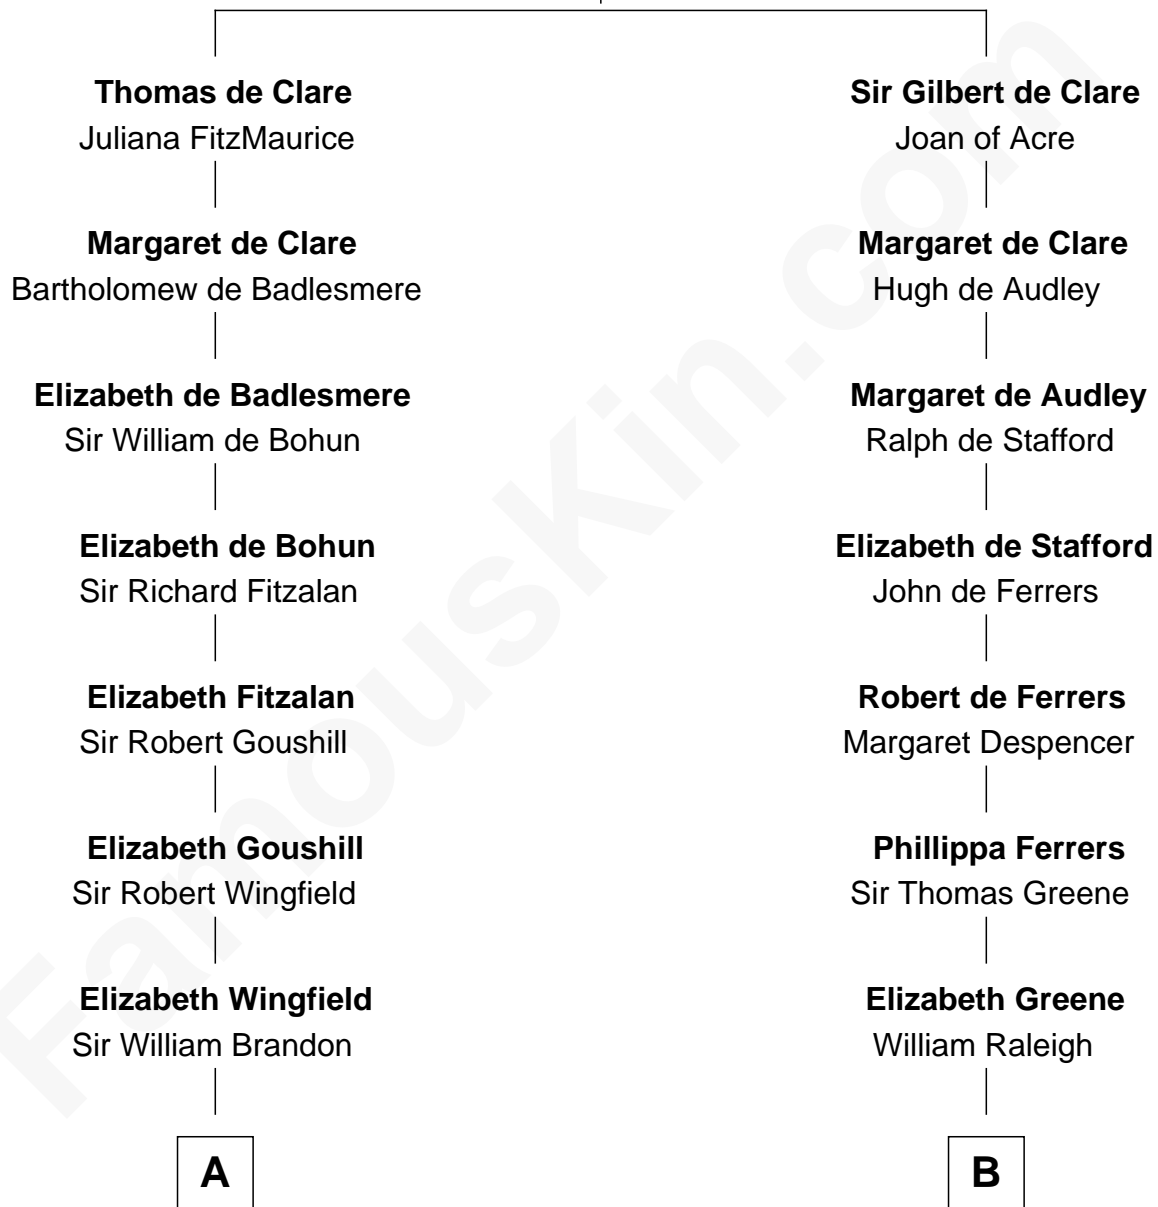

FamousKin.com

Relationship Chart of

Shubael D. Childs

Founder of S.D. Childs & Company

18th cousin 2 times removed of

Shanghai Pierce
Texas Cattleman

Sir Richard de Clare
Maud de Lacy

C

Beulah Fay
Josiah Childs

Shubael D. Childs
Founder of S.D. Childs & Company

D

Ambless Wilbore
Nathaniel Stoddard

Susanna Stoddard
Isaac Pearce

Jonathan D. Pearce
Hanna Phillips Head

Shanghai Pierce
Texas Cattleman