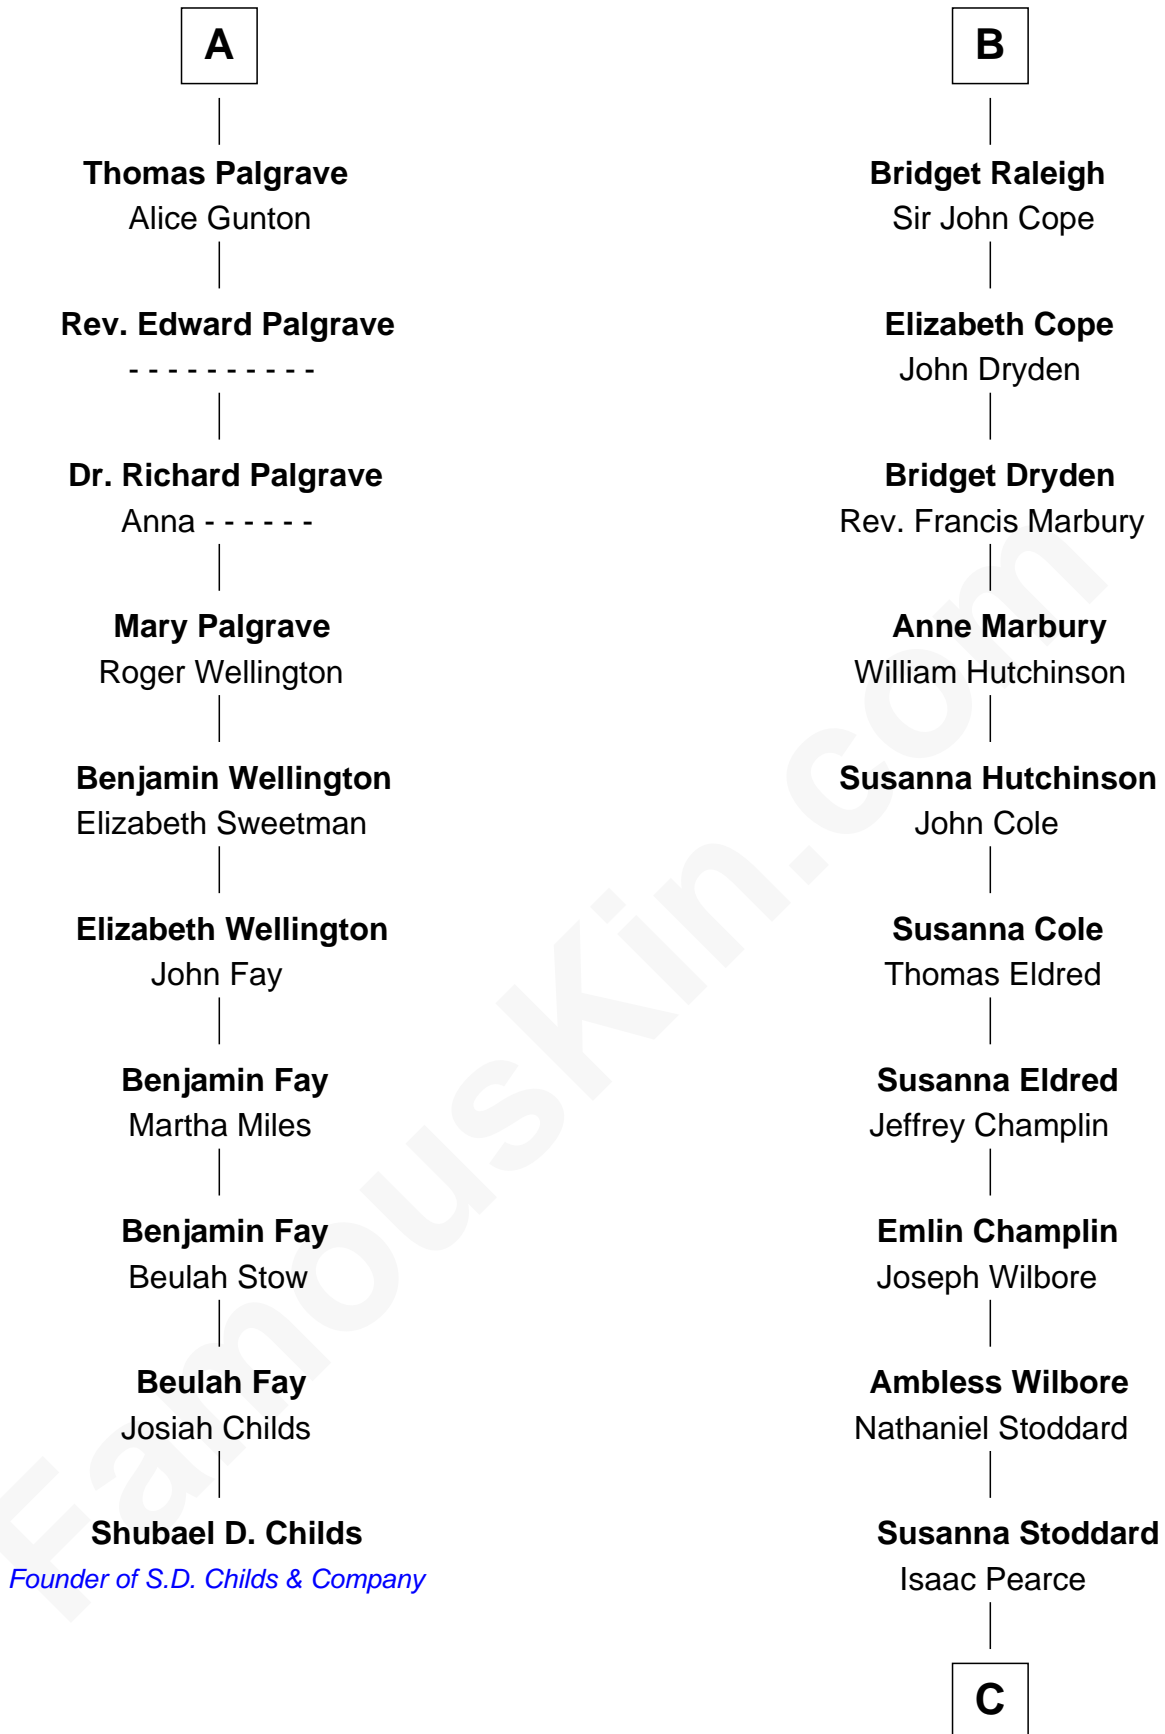

FamousKin.com

Relationship Chart of

Shubael D. Childs

Founder of S.D. Childs & Company

16th cousin 2 times removed of

Shanghai Pierce
Texas Cattleman

Edmund Fitzalan
Alice de Warenne

Richard Fitzalan
Eleanor Plantagenet

Sir Richard Fitzalan
Elizabeth de Bohun

Elizabeth Fitzalan
Sir Robert Goushill

Elizabeth Goushill
Sir Robert Wingfield

Elizabeth Wingfield
Sir William Brandon

Eleanor Brandon
John Glemham

Anne Glemham
Henry Palgrave

A

Mary Fitzalan
John le Strange

Ankaret le Strange
Sir Richard Talbot

Mary Talbot
Sir Thomas Greene

Sir Thomas Greene
Phillippa Ferrers

Elizabeth Greene
William Raleigh

Sir Edward Raleigh
Margaret Verney

Sir Edward Raleigh
Anne Chamberlayne

B

C

Jonathan D. Pearce
Hanna Phillips Head

Shanghai Pierce
Texas Cattleman

FamousKin.com