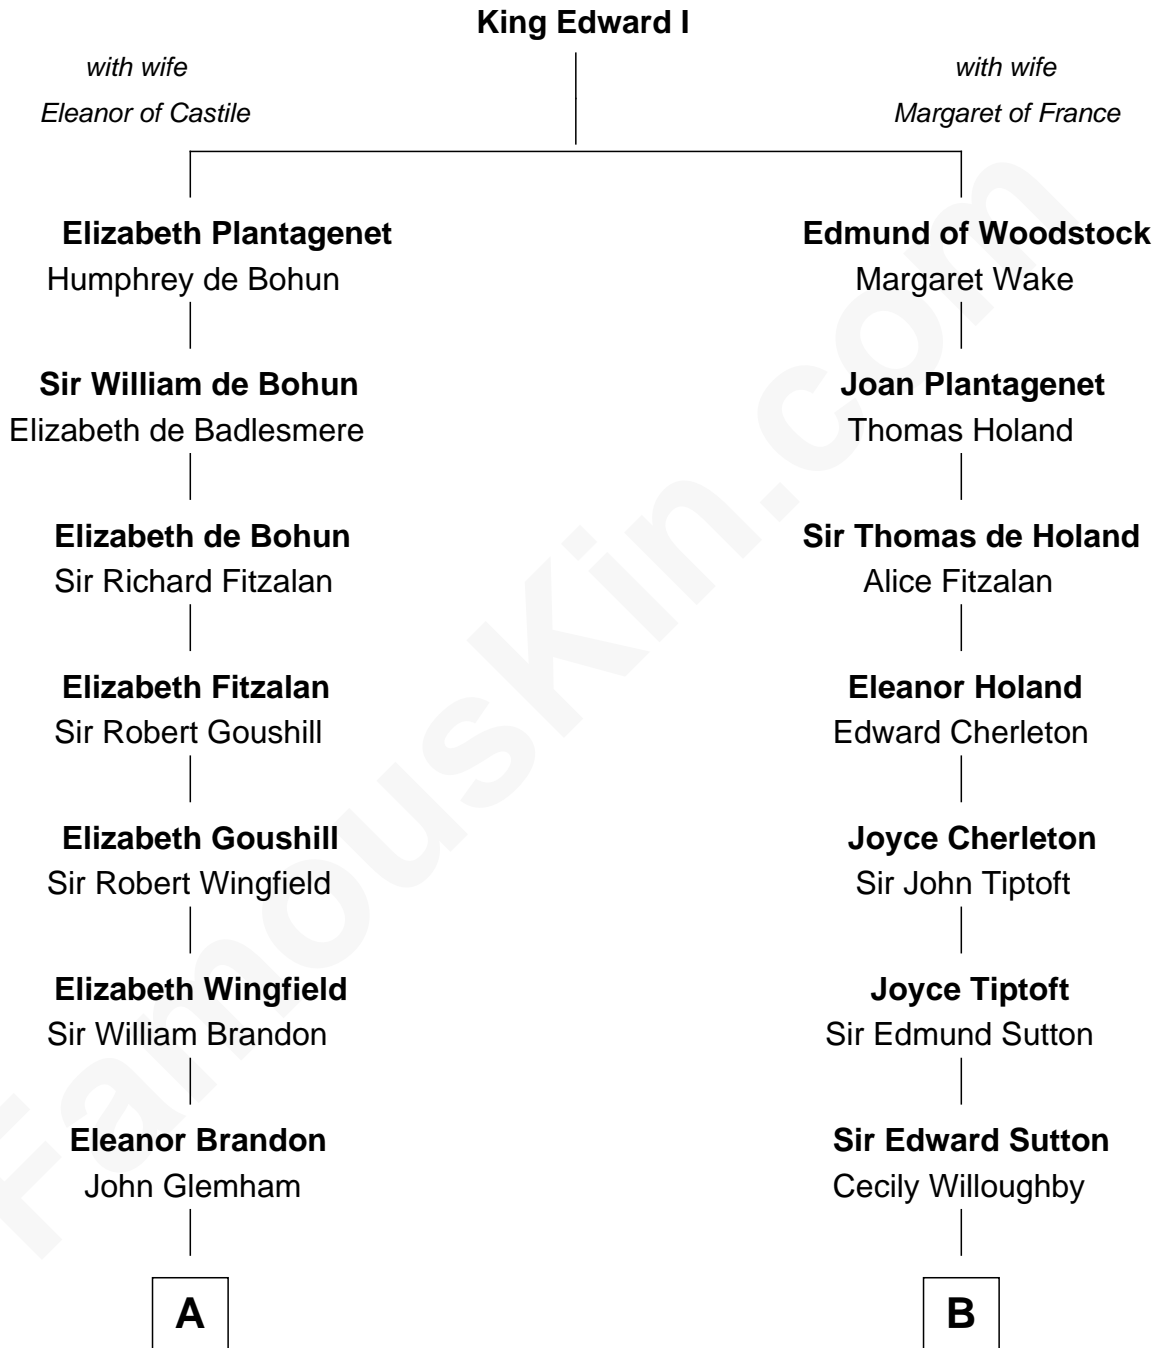

## Relationship Chart of

### Shubael D. Childs

*Founder of S.D. Childs & Company*

**17th cousin 3 times removed of**

**Alan Shepard**

*Mercury and Apollo Astronaut*

C

**Thomas Bradbury Bartlett**  
Victoria Elizabeth Williams Cilley

**Annie Elizabeth Bartlett**  
Frederick Johnson Shepard

**Alan Bartlett Shepard**  
Pauline Renza Emerson

**Alan Shepard**  
*Mercury and Apollo Astronaut*

FamousKin.com