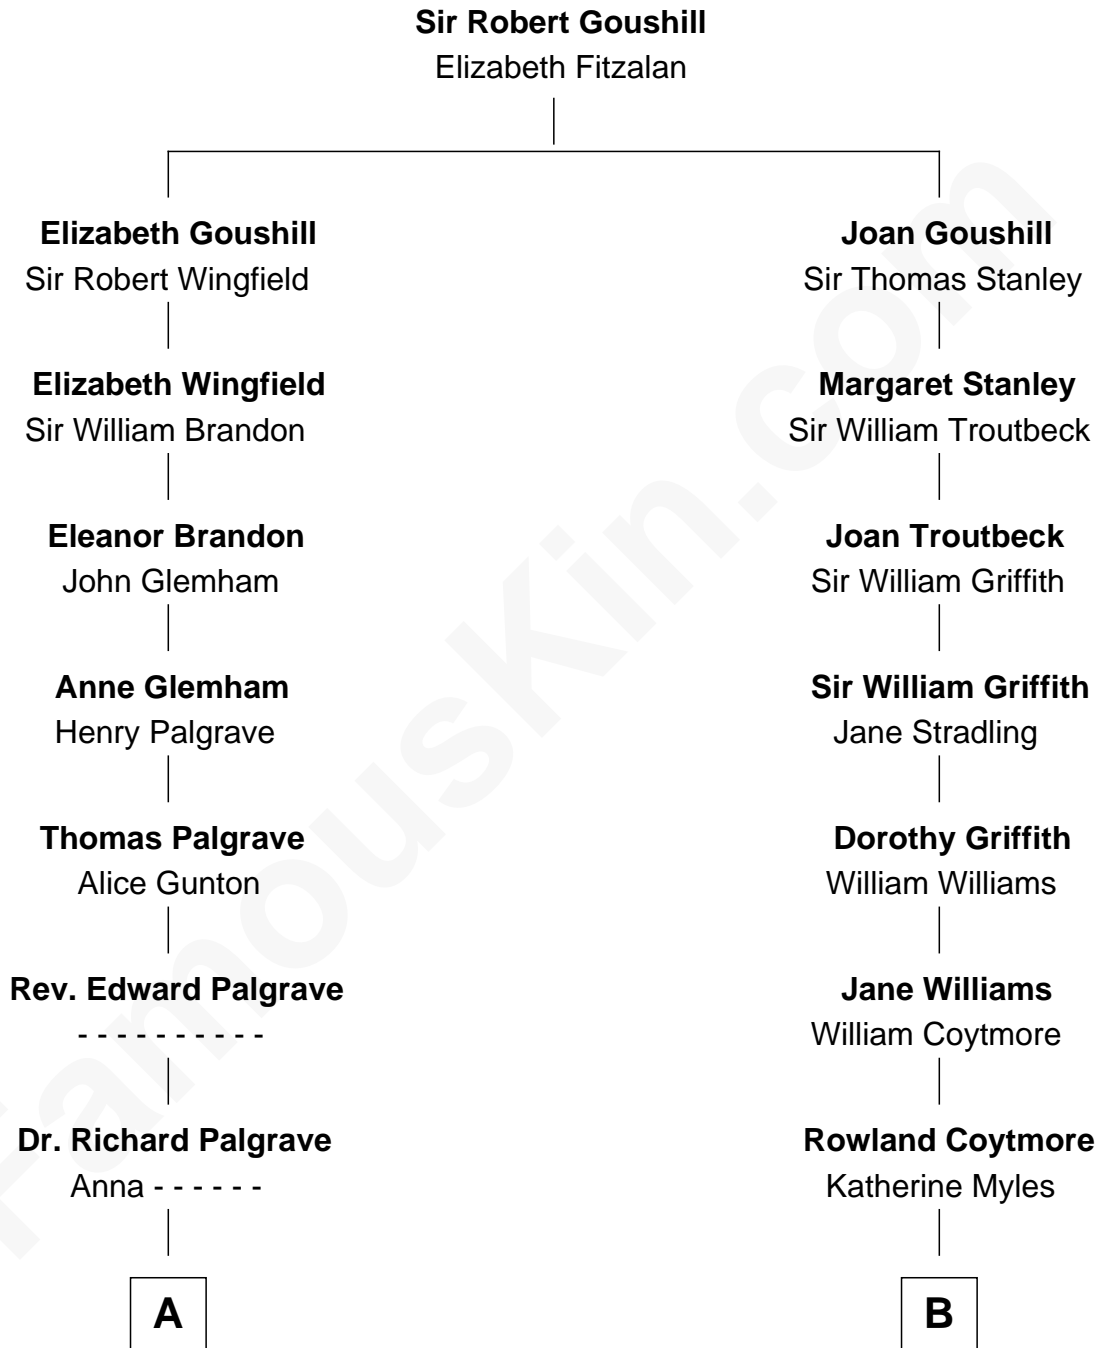

FamousKin.com

Relationship Chart of

Shubael D. Childs

Founder of S.D. Childs & Company

12th cousin 1 time removed of

Abigail (Smith) Adams

First Lady of President John Adams