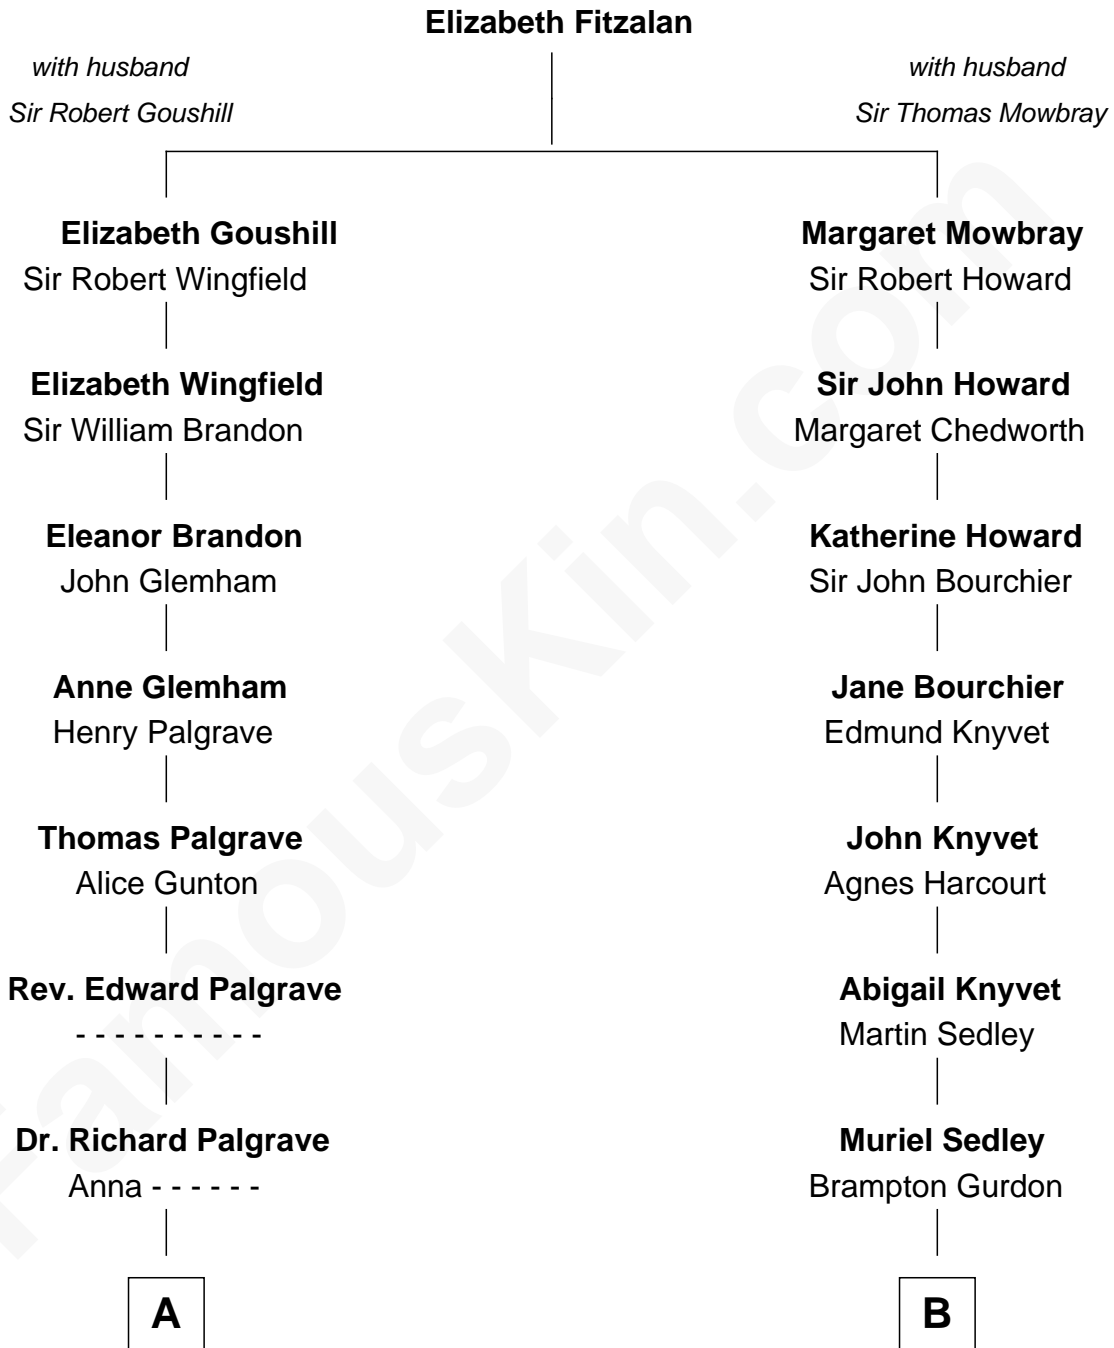

FamousKin.com

Relationship Chart of

Shubael D. Childs

Founder of S.D. Childs & Company

13th cousin 5 times removed of

Ted Danson

TV Actor - "Cheers", "CSI"

C

Edward Bridge Danson
Jessica Harriet MacMaster

Ted Danson

TV Actor - "Cheers", "CSI"

FamousKin.com