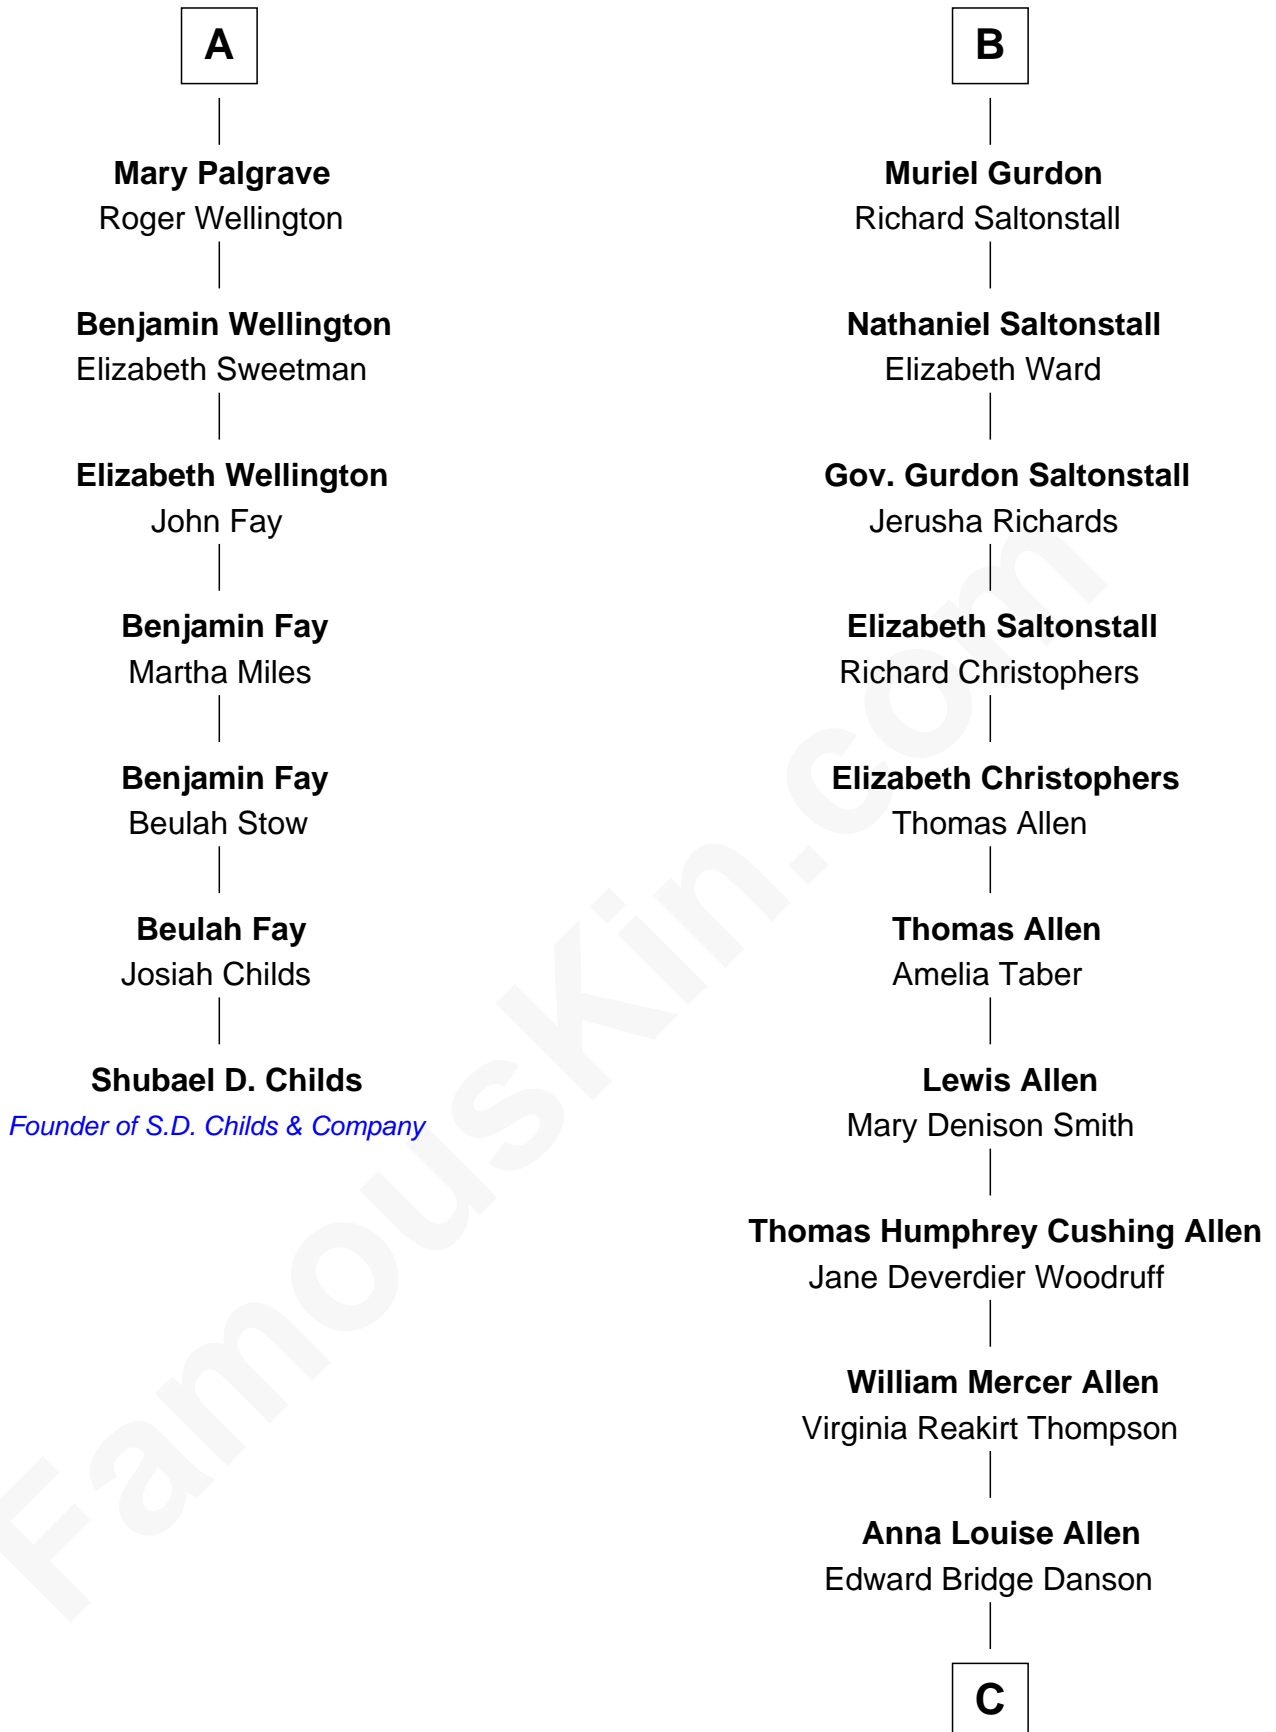

FamousKin.com

Relationship Chart of

Shubael D. Childs

Founder of S.D. Childs & Company

13th cousin 5 times removed of

Ted Danson

TV Actor - "Cheers", "CSI"

C

Edward Bridge Danson
Jessica Harriet MacMaster

Ted Danson

TV Actor - "Cheers", "CSI"

FamousKin.com