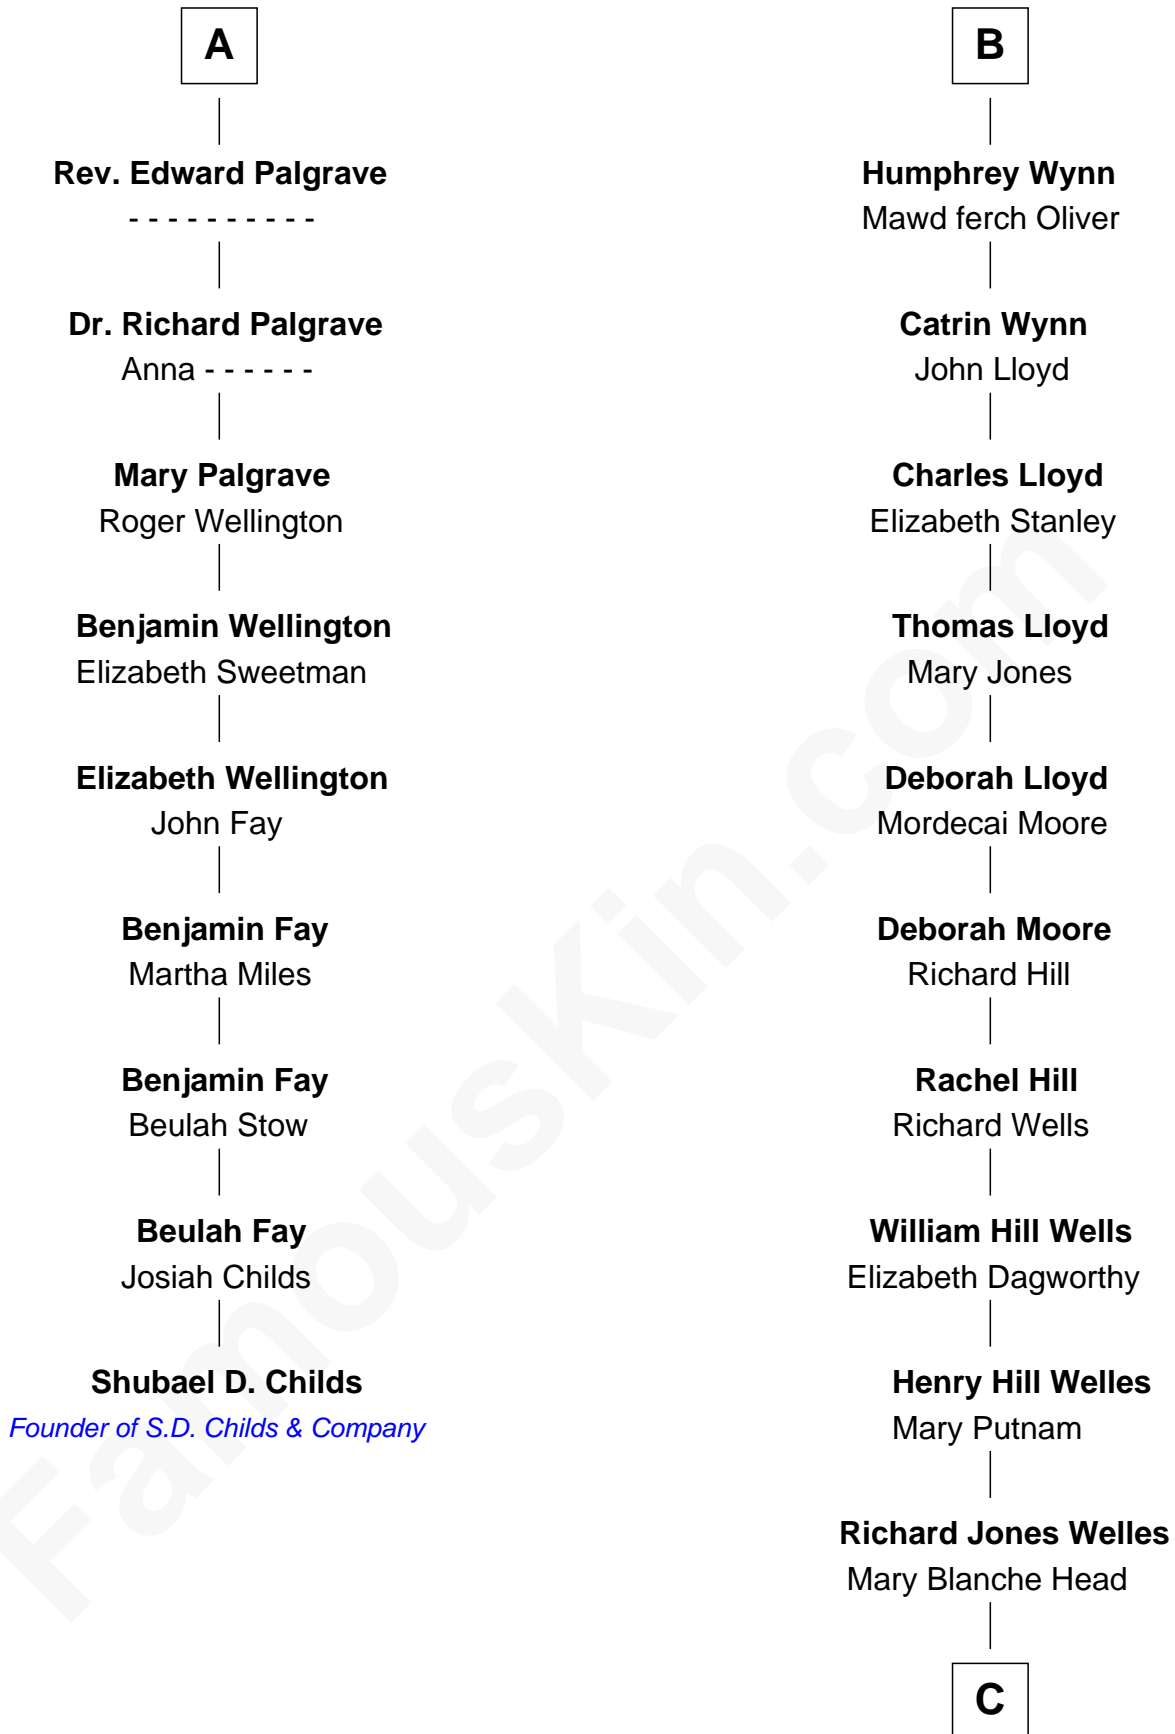

FamousKin.com

Relationship Chart of

Shubael D. Childs

Founder of S.D. Childs & Company

15th cousin 3 times removed of

Orson Welles

Radio, Stage, and Movie Actor

C