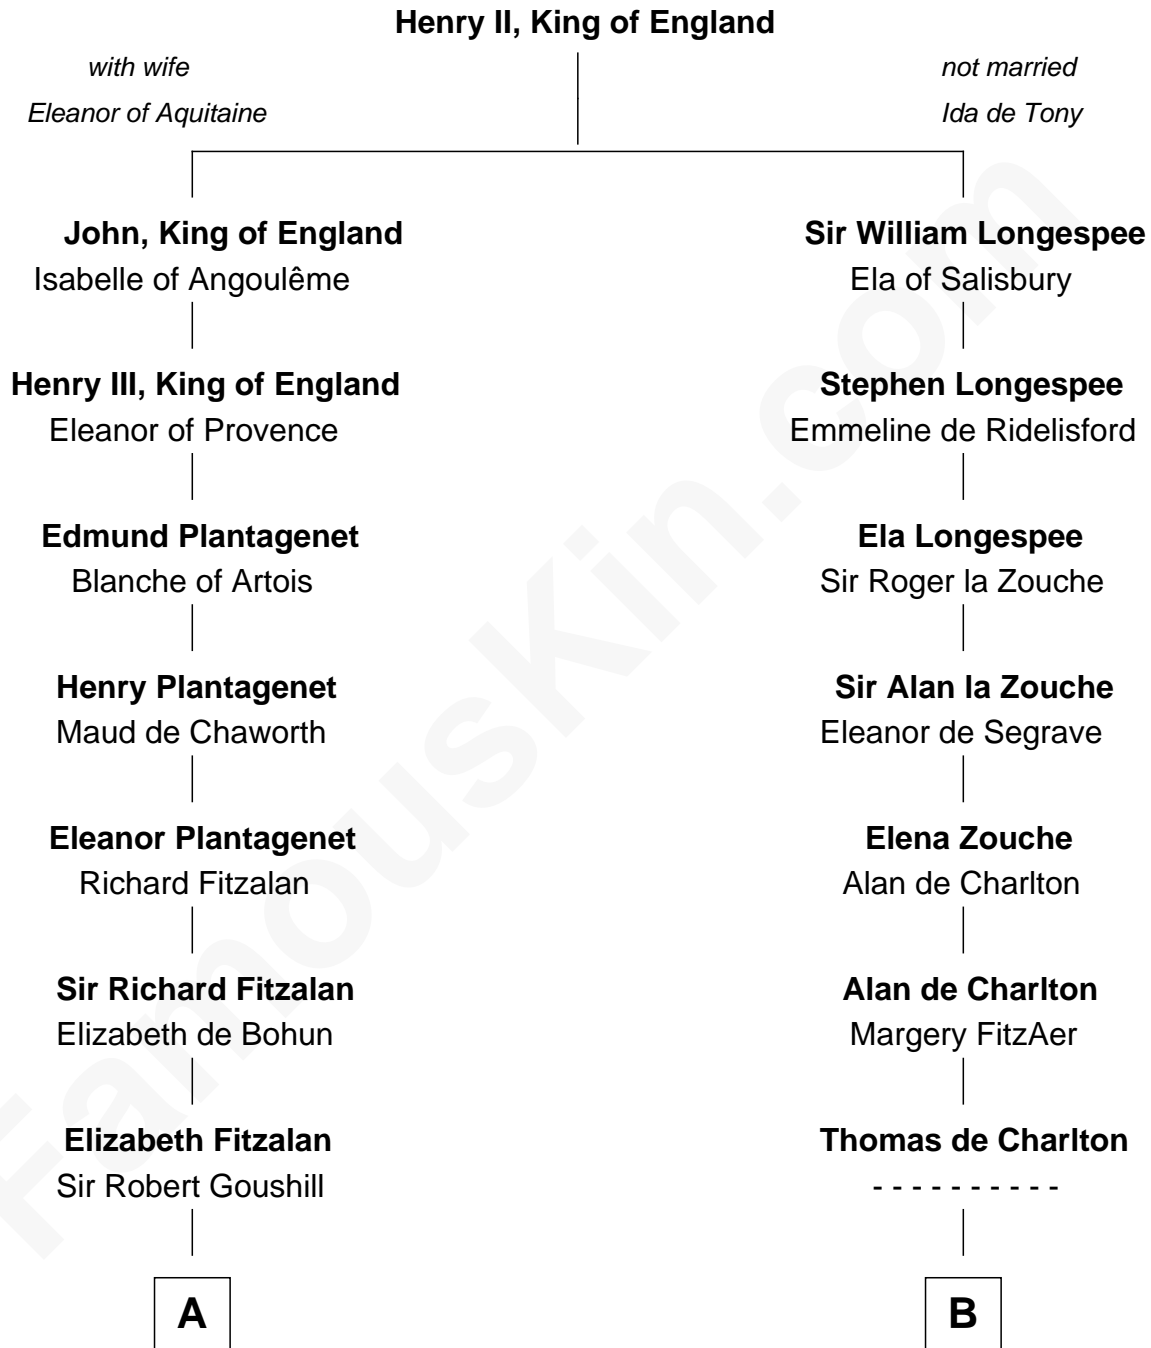

FamousKin.com

Relationship Chart of

Shubael D. Childs

Founder of S.D. Childs & Company

19th cousin 1 time removed of

John Hancock

Signer of the Declaration of Independence

C

Benjamin Fay
Martha Miles

Benjamin Fay
Beulah Stow

Beulah Fay
Josiah Childs

Shubael D. Childs
Founder of S.D. Childs & Company

D

Elizabeth Clarke
John Hancock

Rev. John Hancock
Mary Hawke

John Hancock
Signer of Declaration of Independence