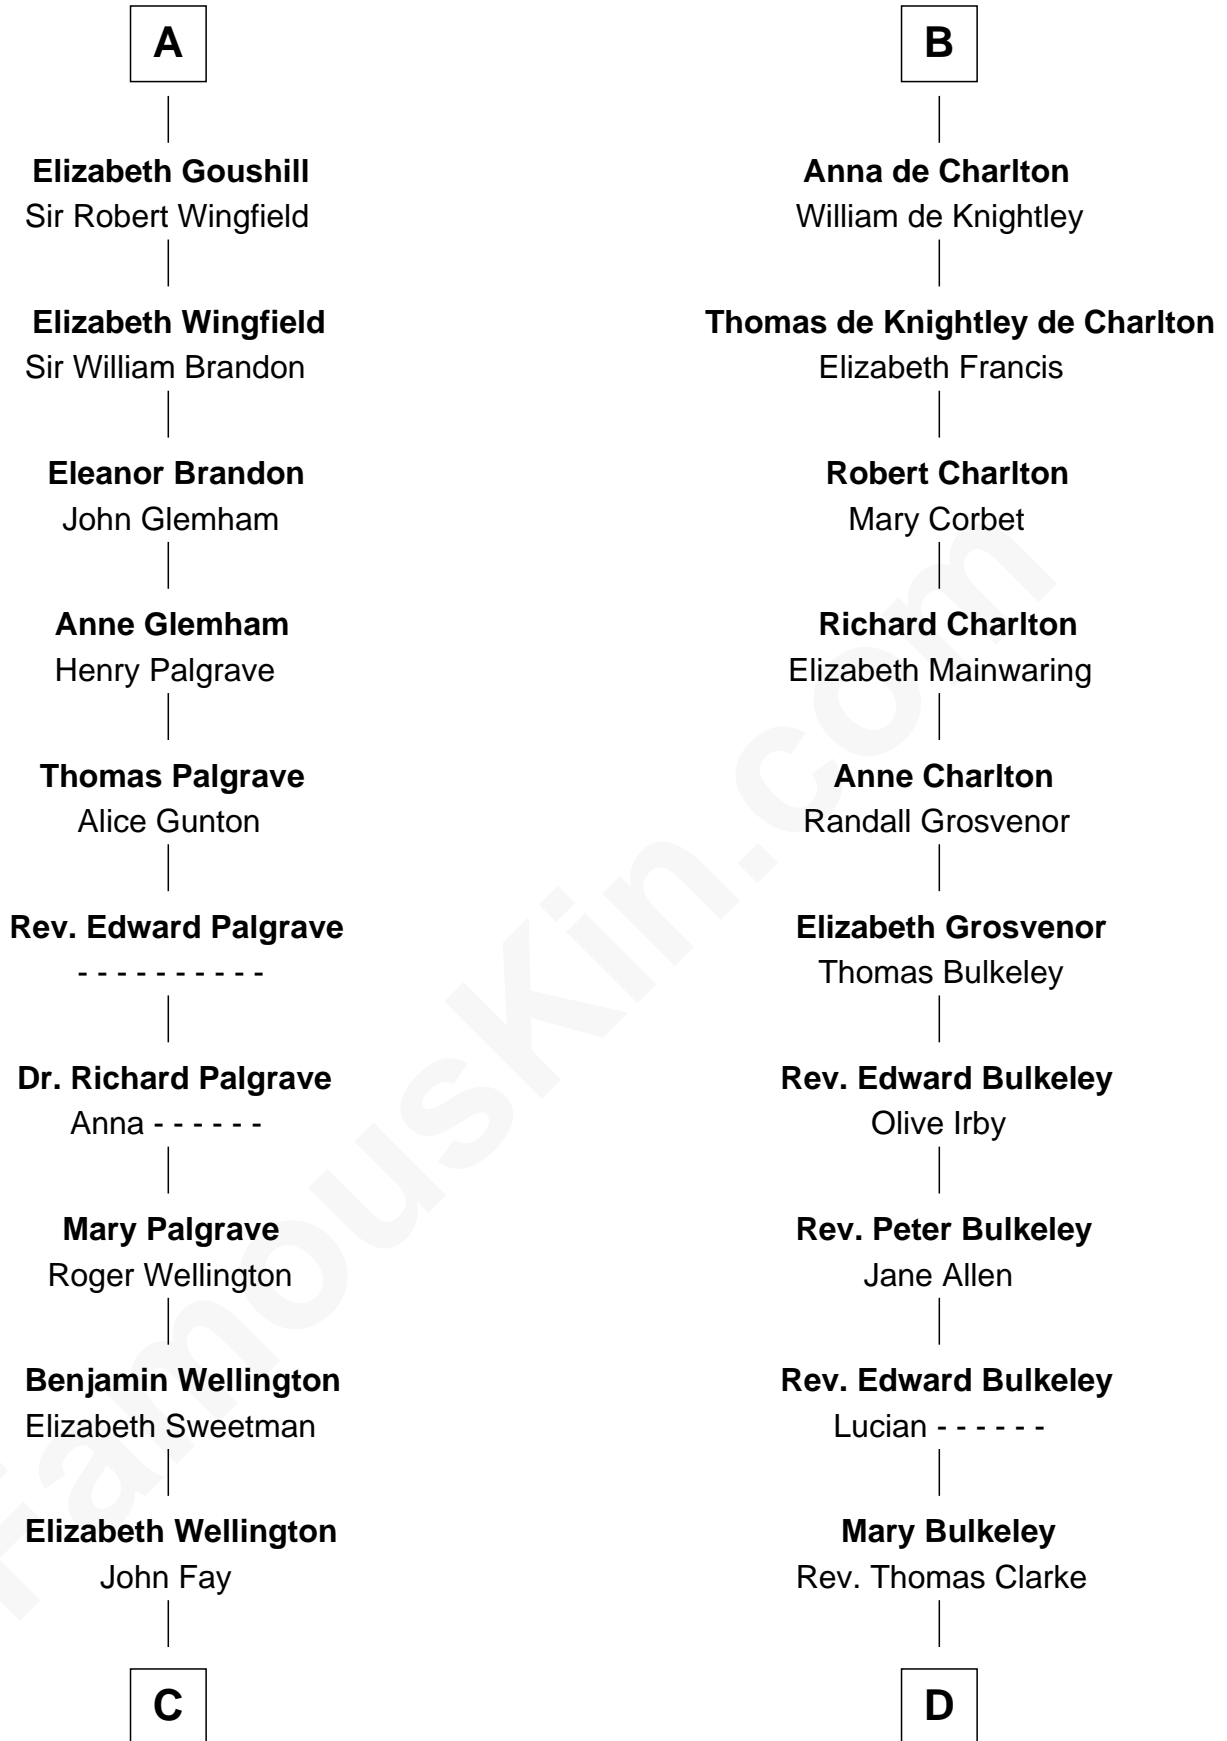

FamousKin.com

Relationship Chart of

Shubael D. Childs

Founder of S.D. Childs & Company

19th cousin 1 time removed of

John Hancock

Signer of the Declaration of Independence

C

Benjamin Fay
Martha Miles

Benjamin Fay
Beulah Stow

Beulah Fay
Josiah Childs

Shubael D. Childs
Founder of S.D. Childs & Company

D

Elizabeth Clarke
John Hancock

Rev. John Hancock
Mary Hawke

John Hancock
Signer of Declaration of Independence