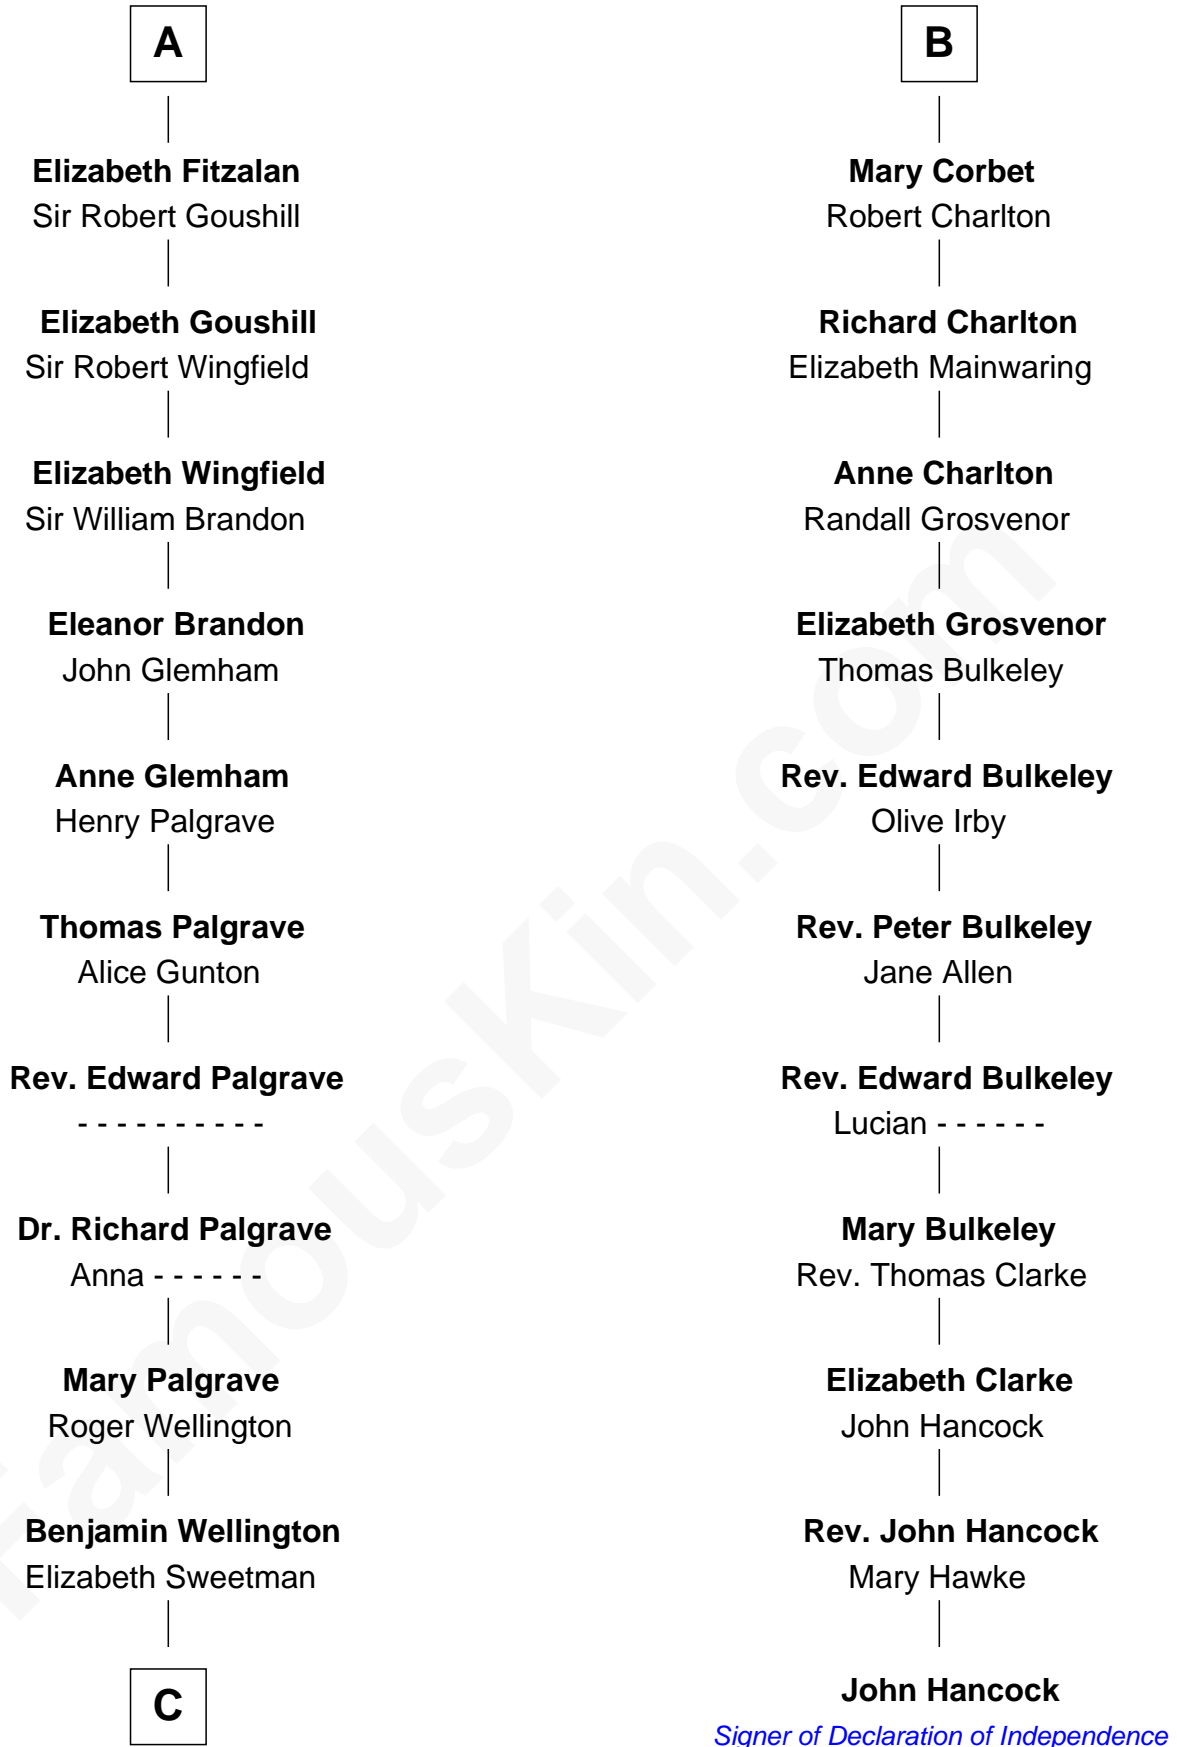

FamousKin.com

Relationship Chart of

Shubael D. Childs

Founder of S.D. Childs & Company

17th cousin 4 times removed of

John Hancock

Signer of the Declaration of Independence

C

—
Elizabeth Wellington

John Fay

—
Benjamin Fay

Martha Miles

—
Benjamin Fay

Beulah Stow

—
Beulah Fay

Josiah Childs