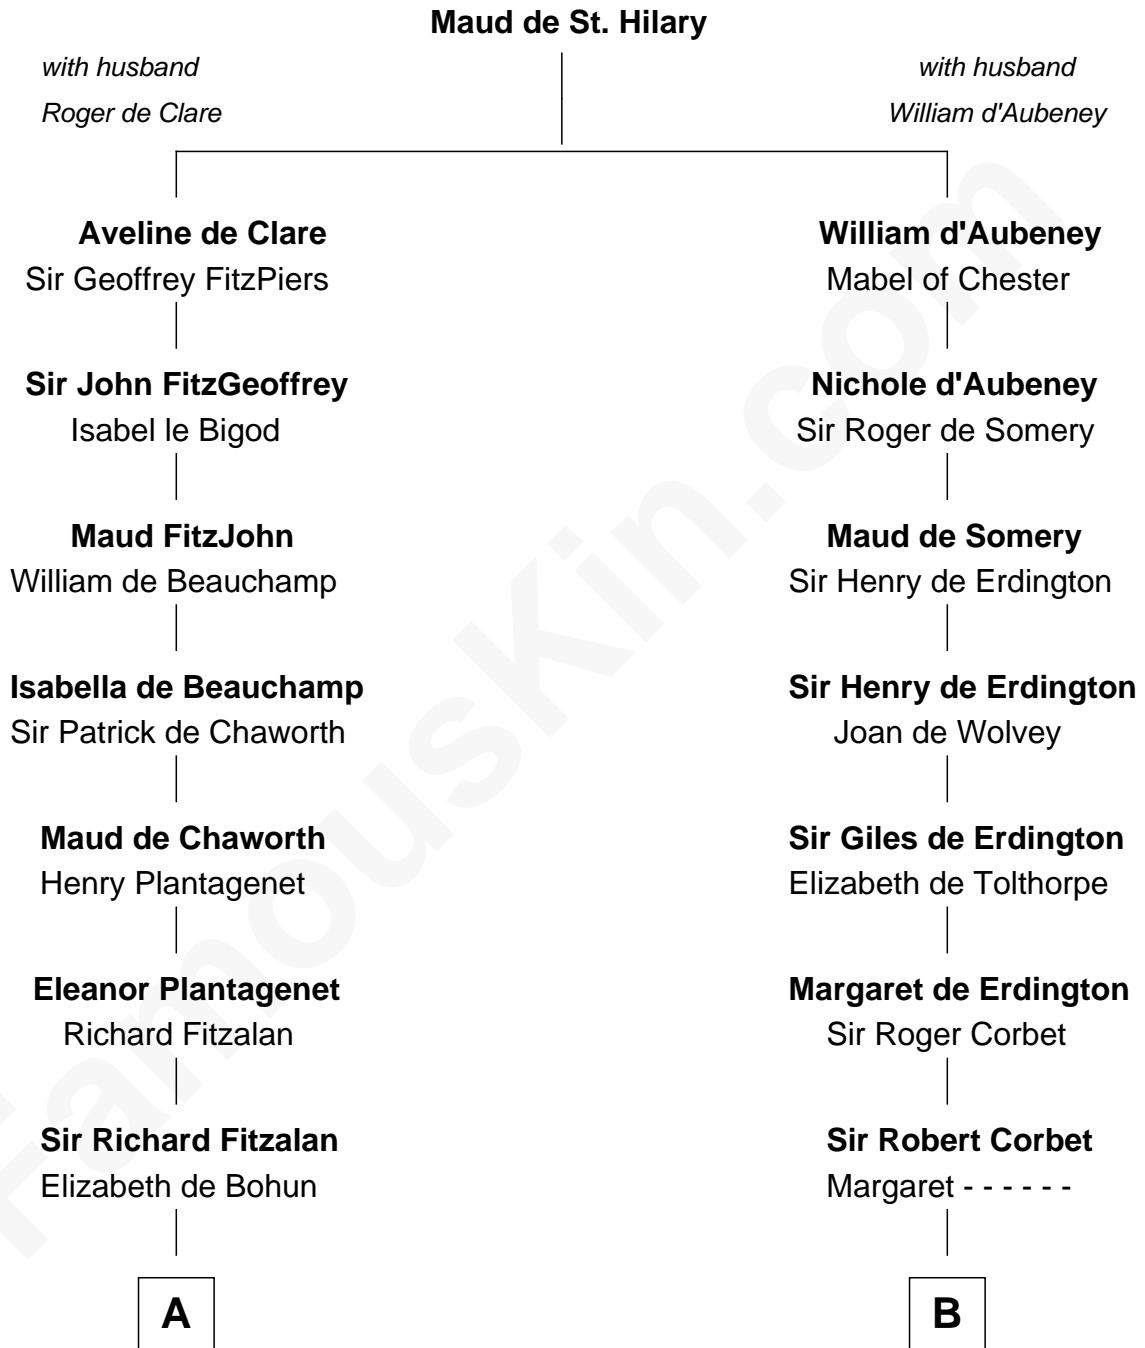

FamousKin.com

Relationship Chart of

Shubael D. Childs

Founder of S.D. Childs & Company

17th cousin 4 times removed of

John Hancock

Signer of the Declaration of Independence

C

—
Elizabeth Wellington

John Fay

—
Benjamin Fay

Martha Miles

—
Benjamin Fay

Beulah Stow

—
Beulah Fay

Josiah Childs