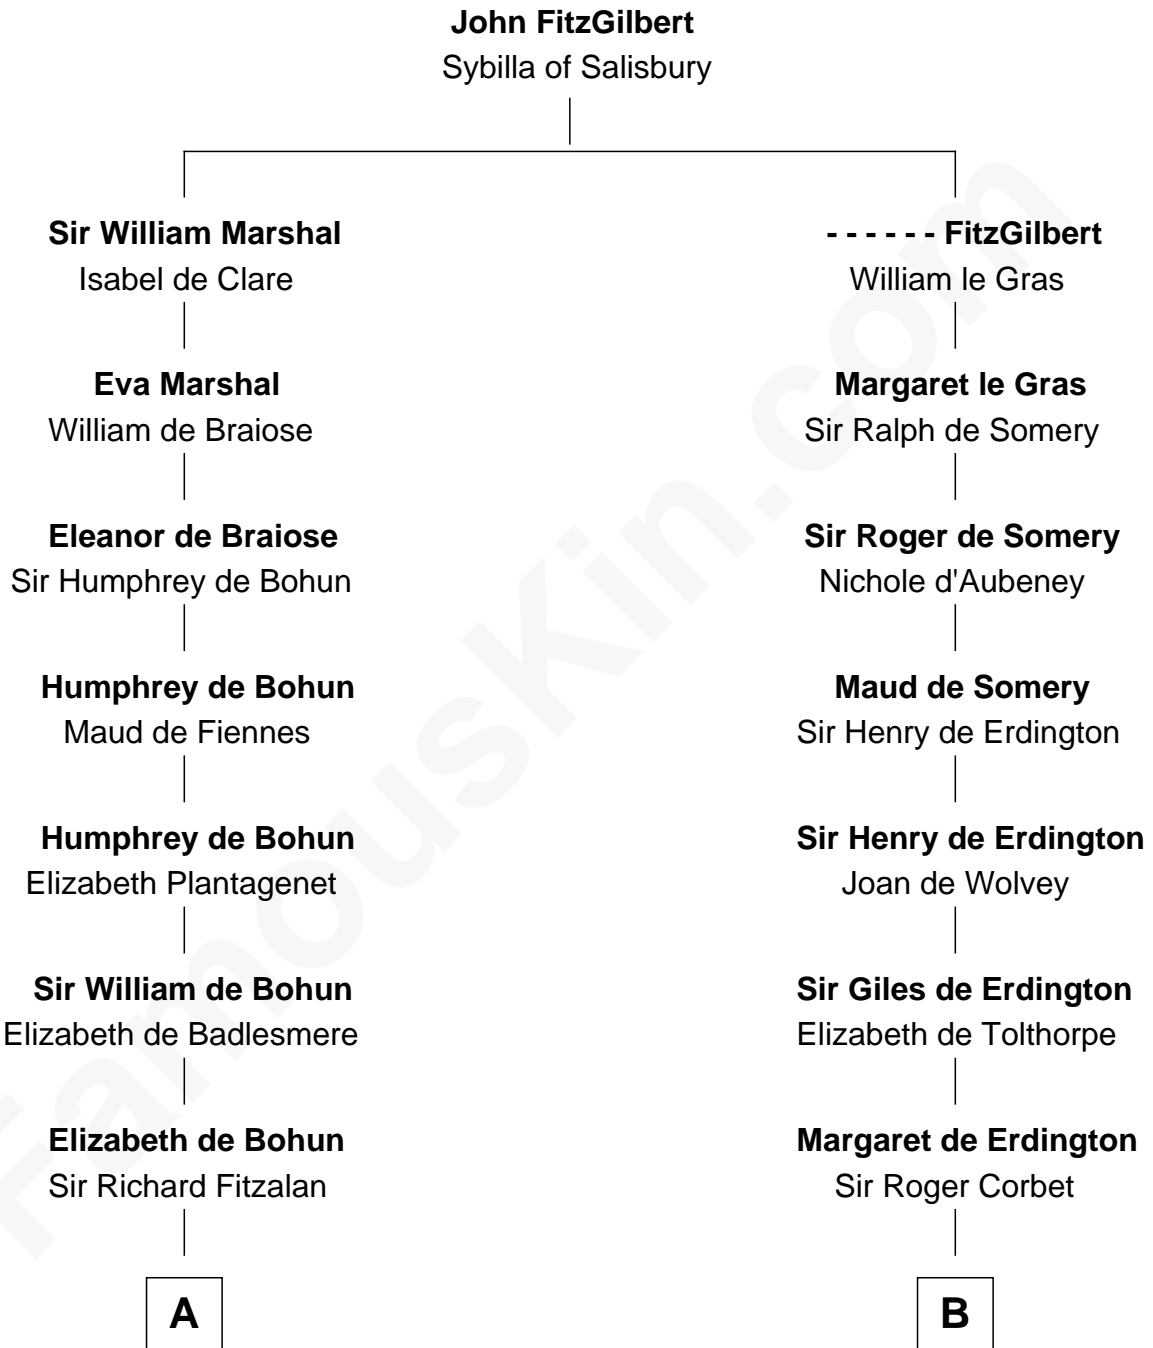

FamousKin.com

Relationship Chart of

Shubael D. Childs

Founder of S.D. Childs & Company

18th cousin 3 times removed of

John Hancock

Signer of the Declaration of Independence

C

Elizabeth Wellington

John Fay

Benjamin Fay

Martha Miles

Benjamin Fay

Beulah Stow

Beulah Fay

Josiah Childs