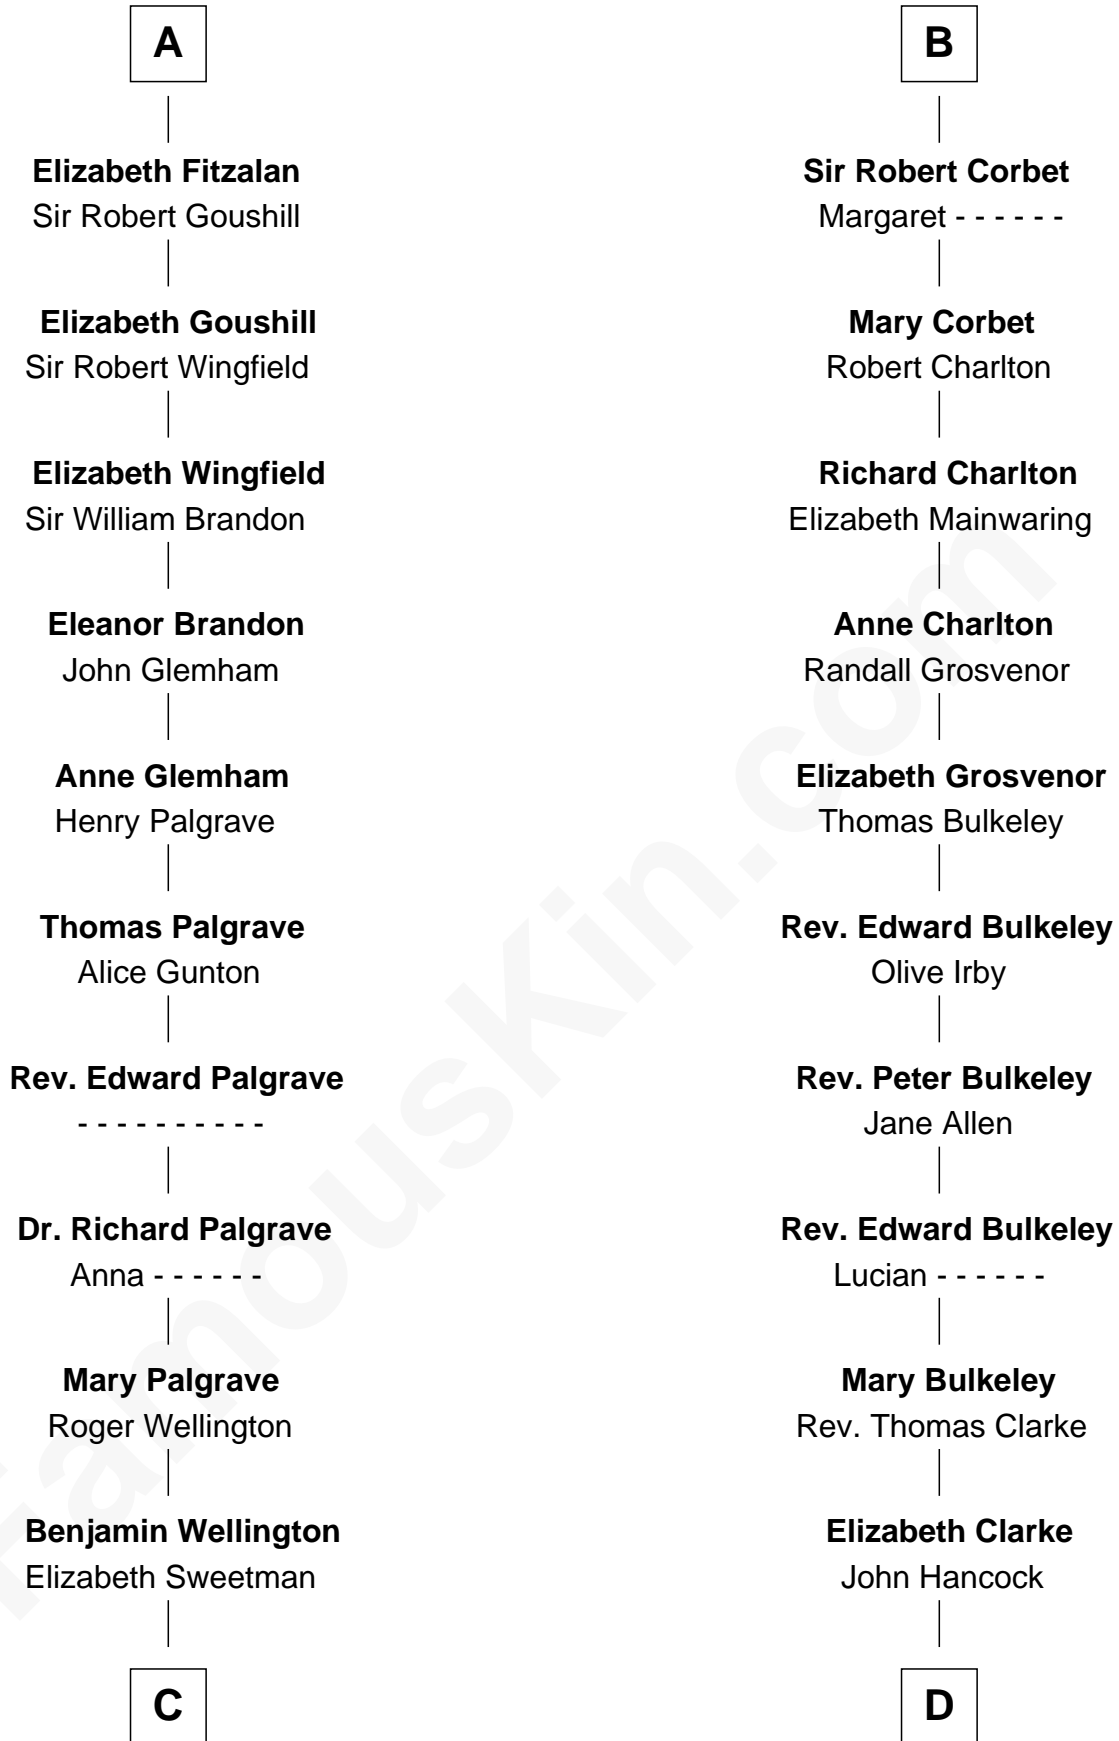

FamousKin.com

Relationship Chart of

Shubael D. Childs

Founder of S.D. Childs & Company

18th cousin 3 times removed of

John Hancock

Signer of the Declaration of Independence

C

Elizabeth Wellington

John Fay

Benjamin Fay

Martha Miles

Benjamin Fay

Beulah Stow

Beulah Fay

Josiah Childs