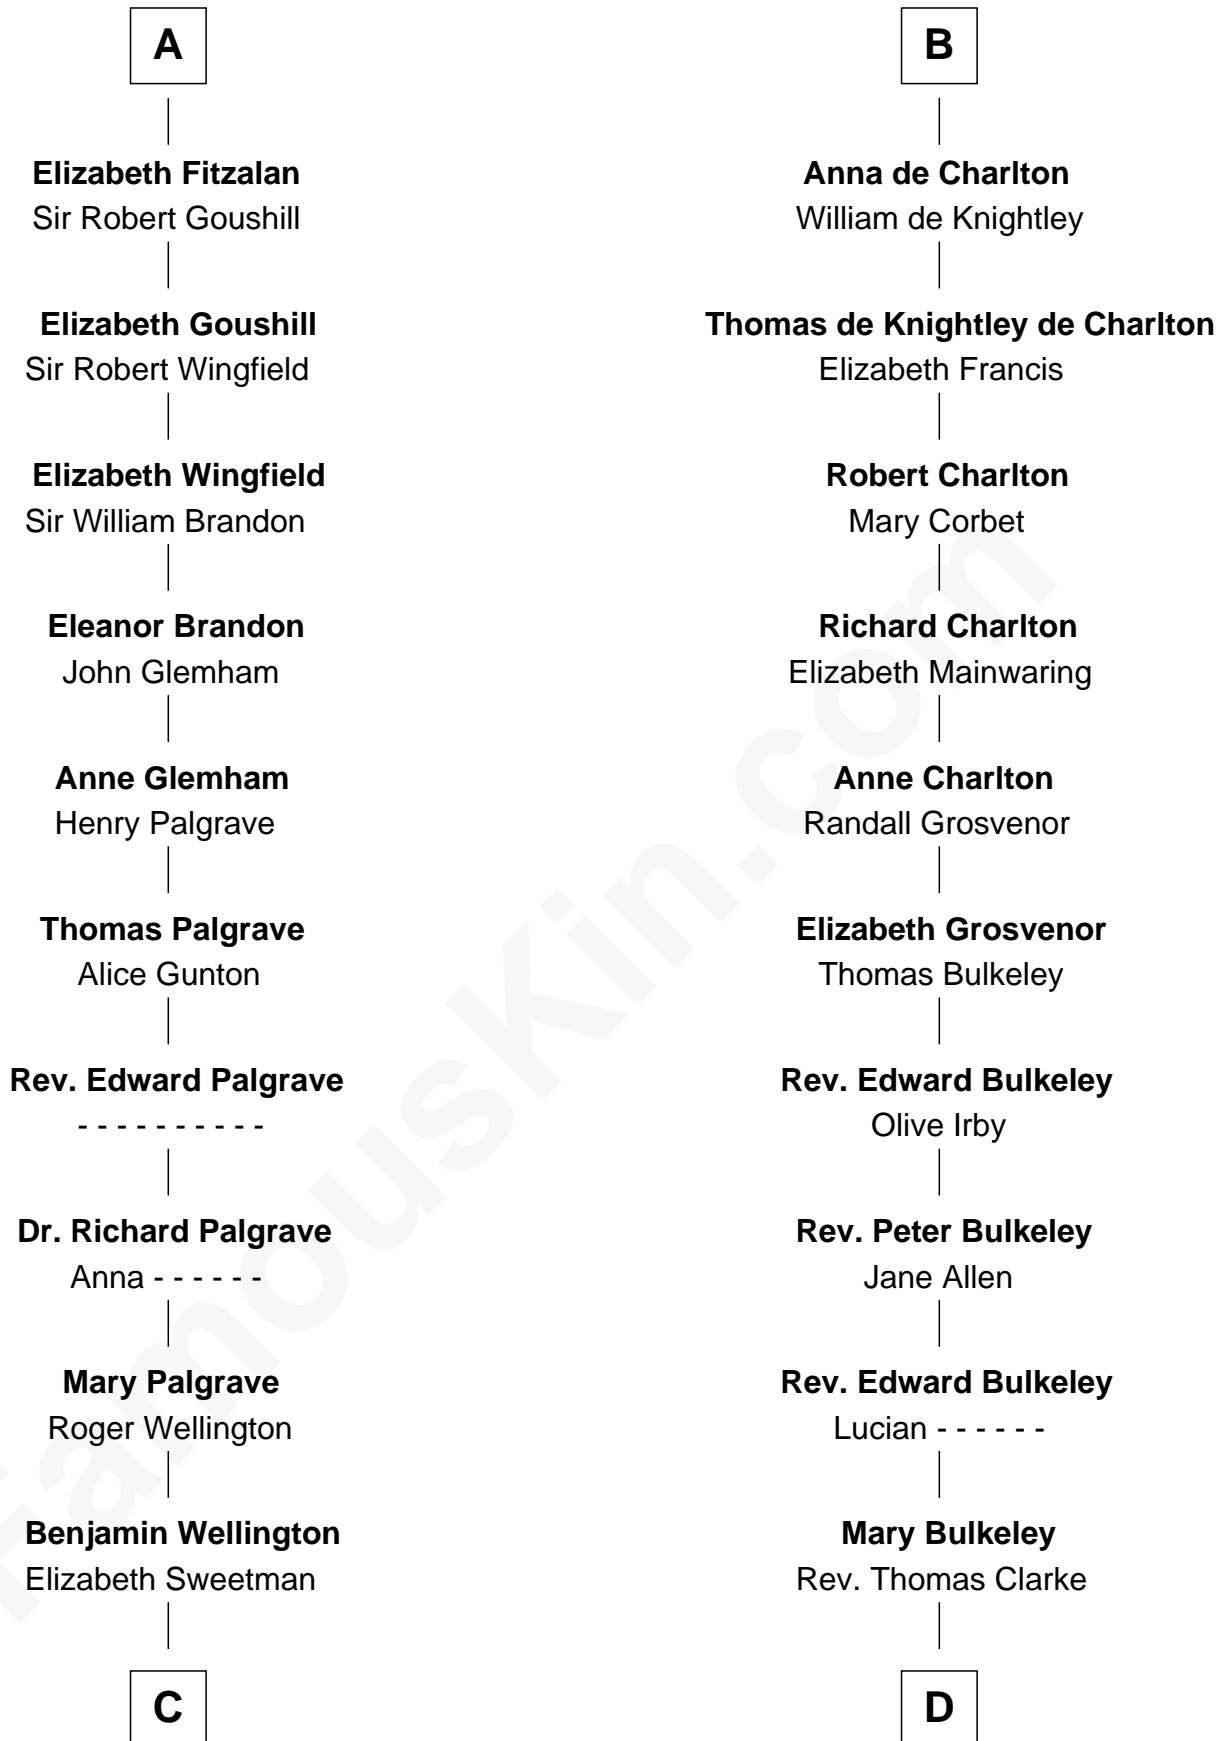

## Relationship Chart of

### Shubael D. Childs

*Founder of S.D. Childs & Company*

**19th cousin 2 times removed of**

**John Hancock**

*Signer of the Declaration of Independence*

**C**

**Elizabeth Wellington**

John Fay

**Benjamin Fay**

Martha Miles

**Benjamin Fay**

Beulah Stow

**Beulah Fay**

Josiah Childs

**Shubael D. Childs**

*Founder of S.D. Childs & Company*