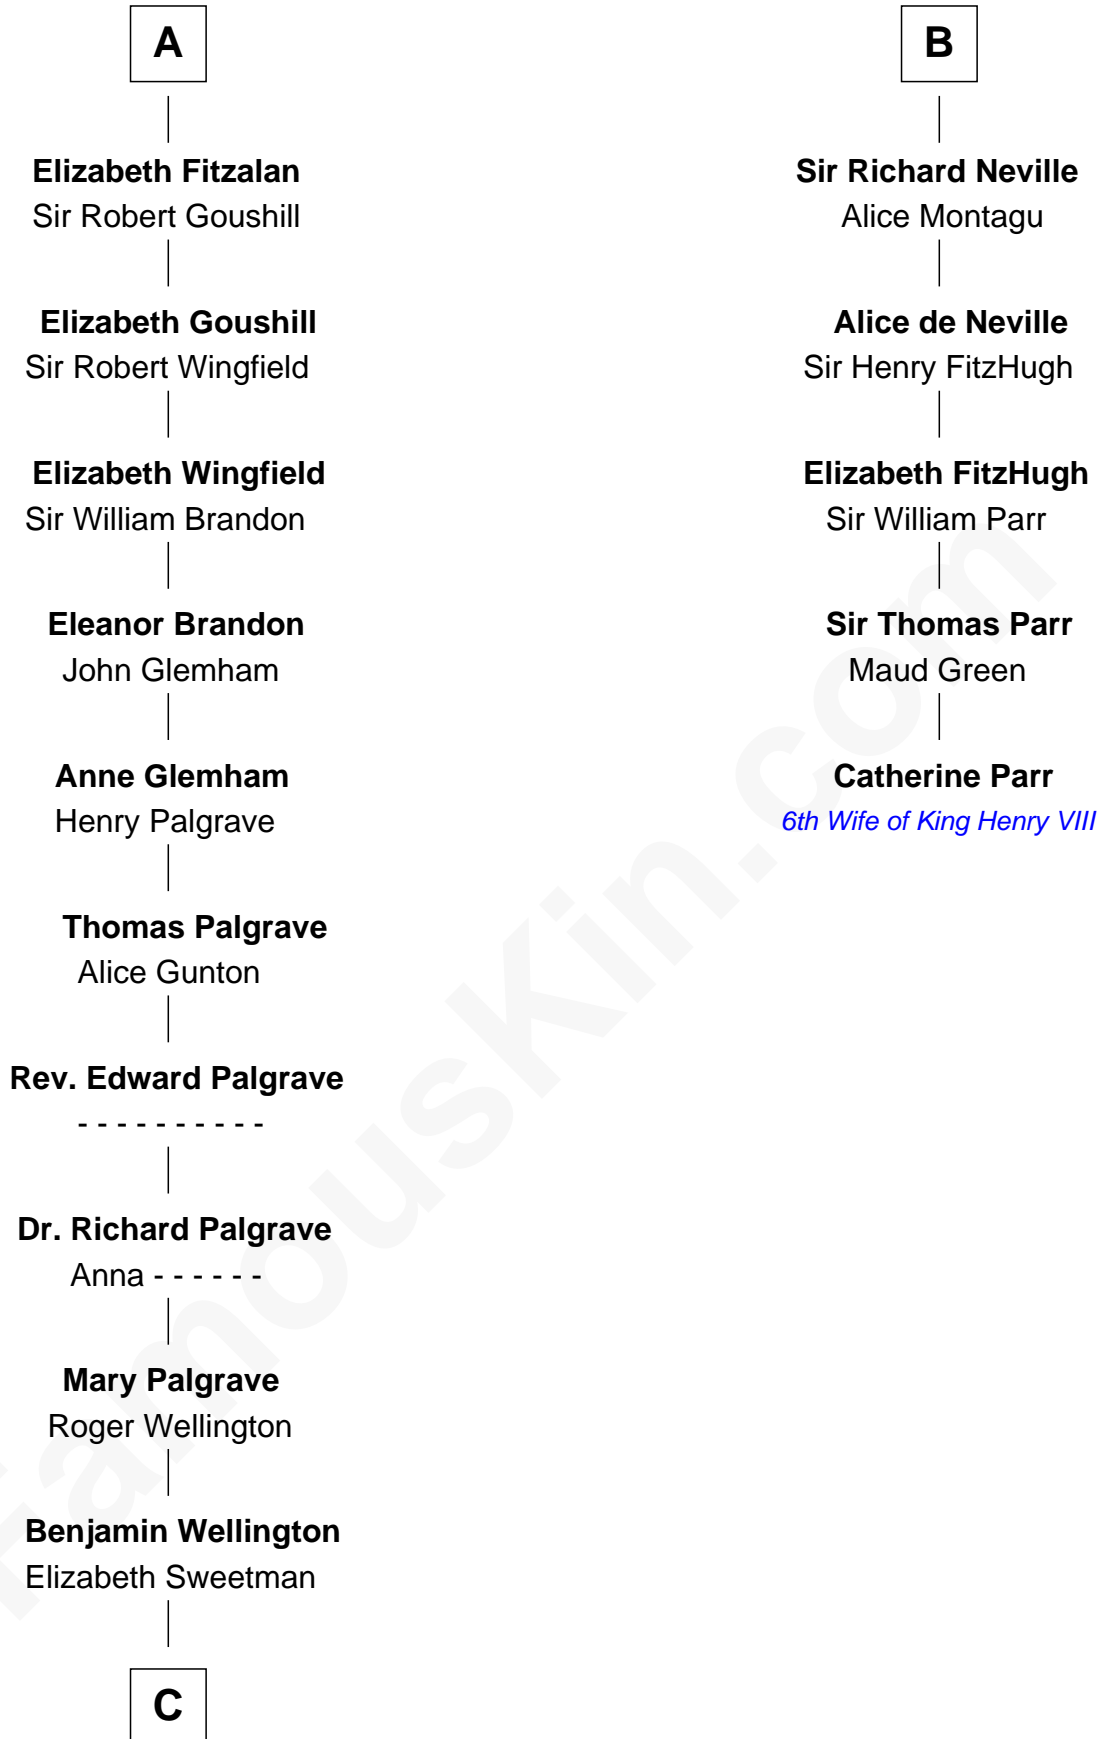

## Relationship Chart of

### Shubael D. Childs

*Founder of S.D. Childs & Company*

11th cousin 10 times removed of

**Catherine Parr**

*6th Wife of King Henry VIII*

**C**

—  
**Elizabeth Wellington**

John Fay

—  
**Benjamin Fay**

Martha Miles

—  
**Benjamin Fay**

Beulah Stow

—  
**Beulah Fay**

Josiah Childs

—  
**Shubael D. Childs**

*Founder of S.D. Childs & Company*