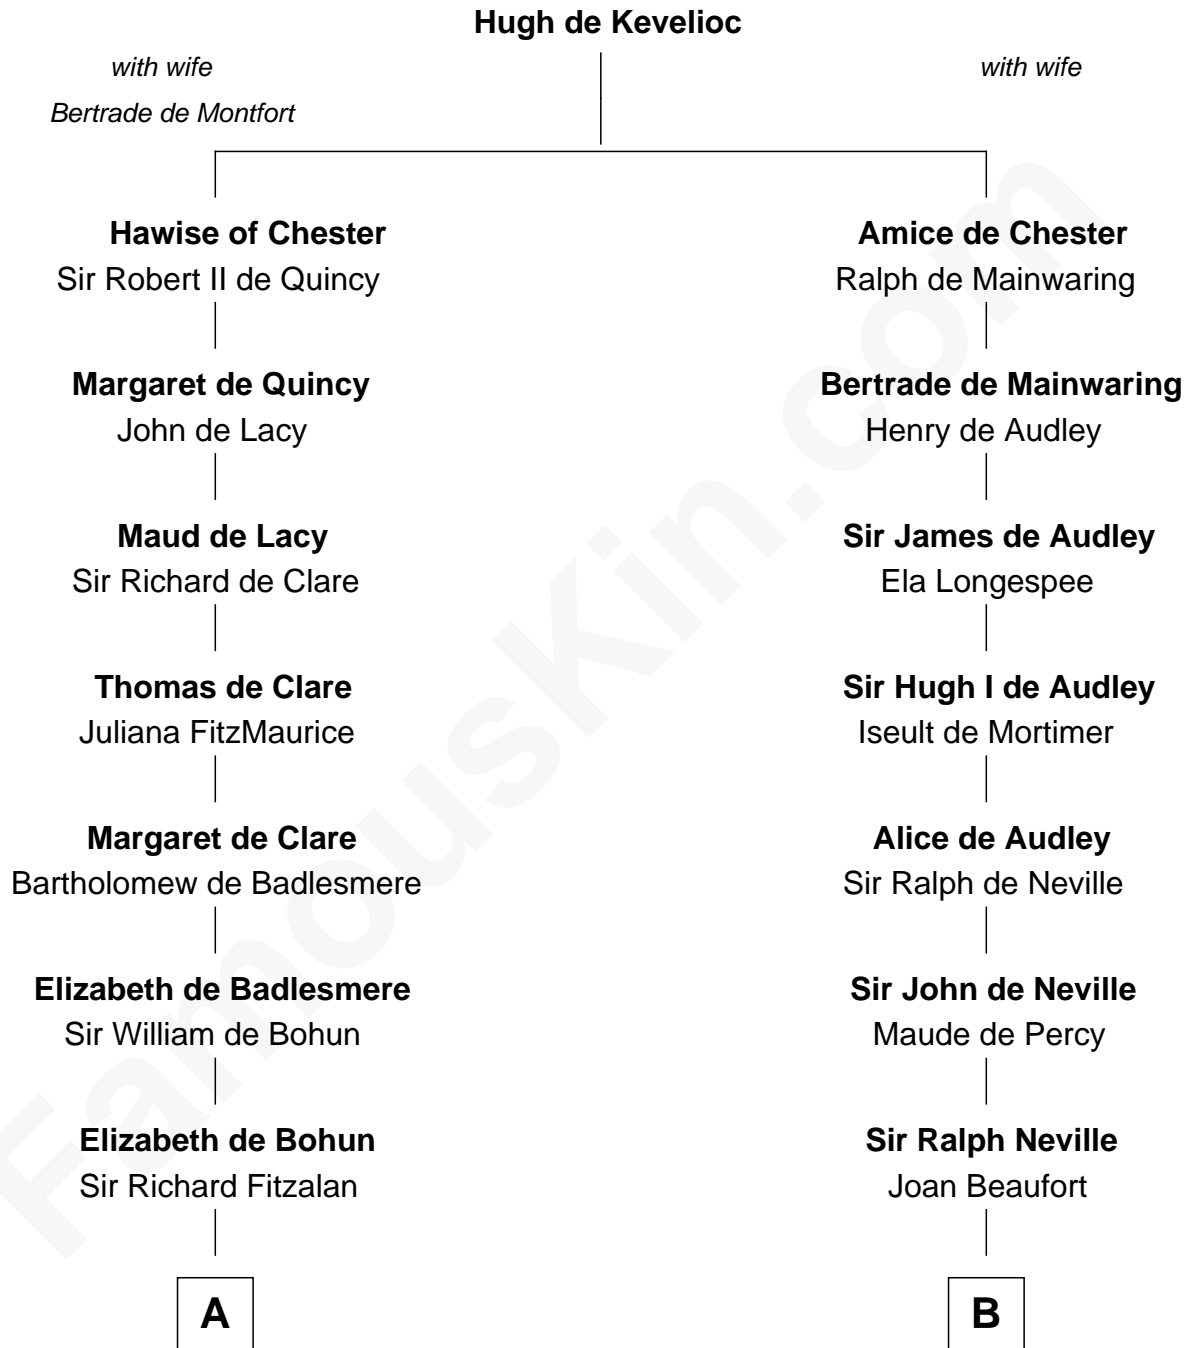

## Relationship Chart of

### Shubael D. Childs

*Founder of S.D. Childs & Company*

11th cousin 10 times removed of

**Catherine Parr**

*6th Wife of King Henry VIII*

**C**

—  
**Elizabeth Wellington**

John Fay