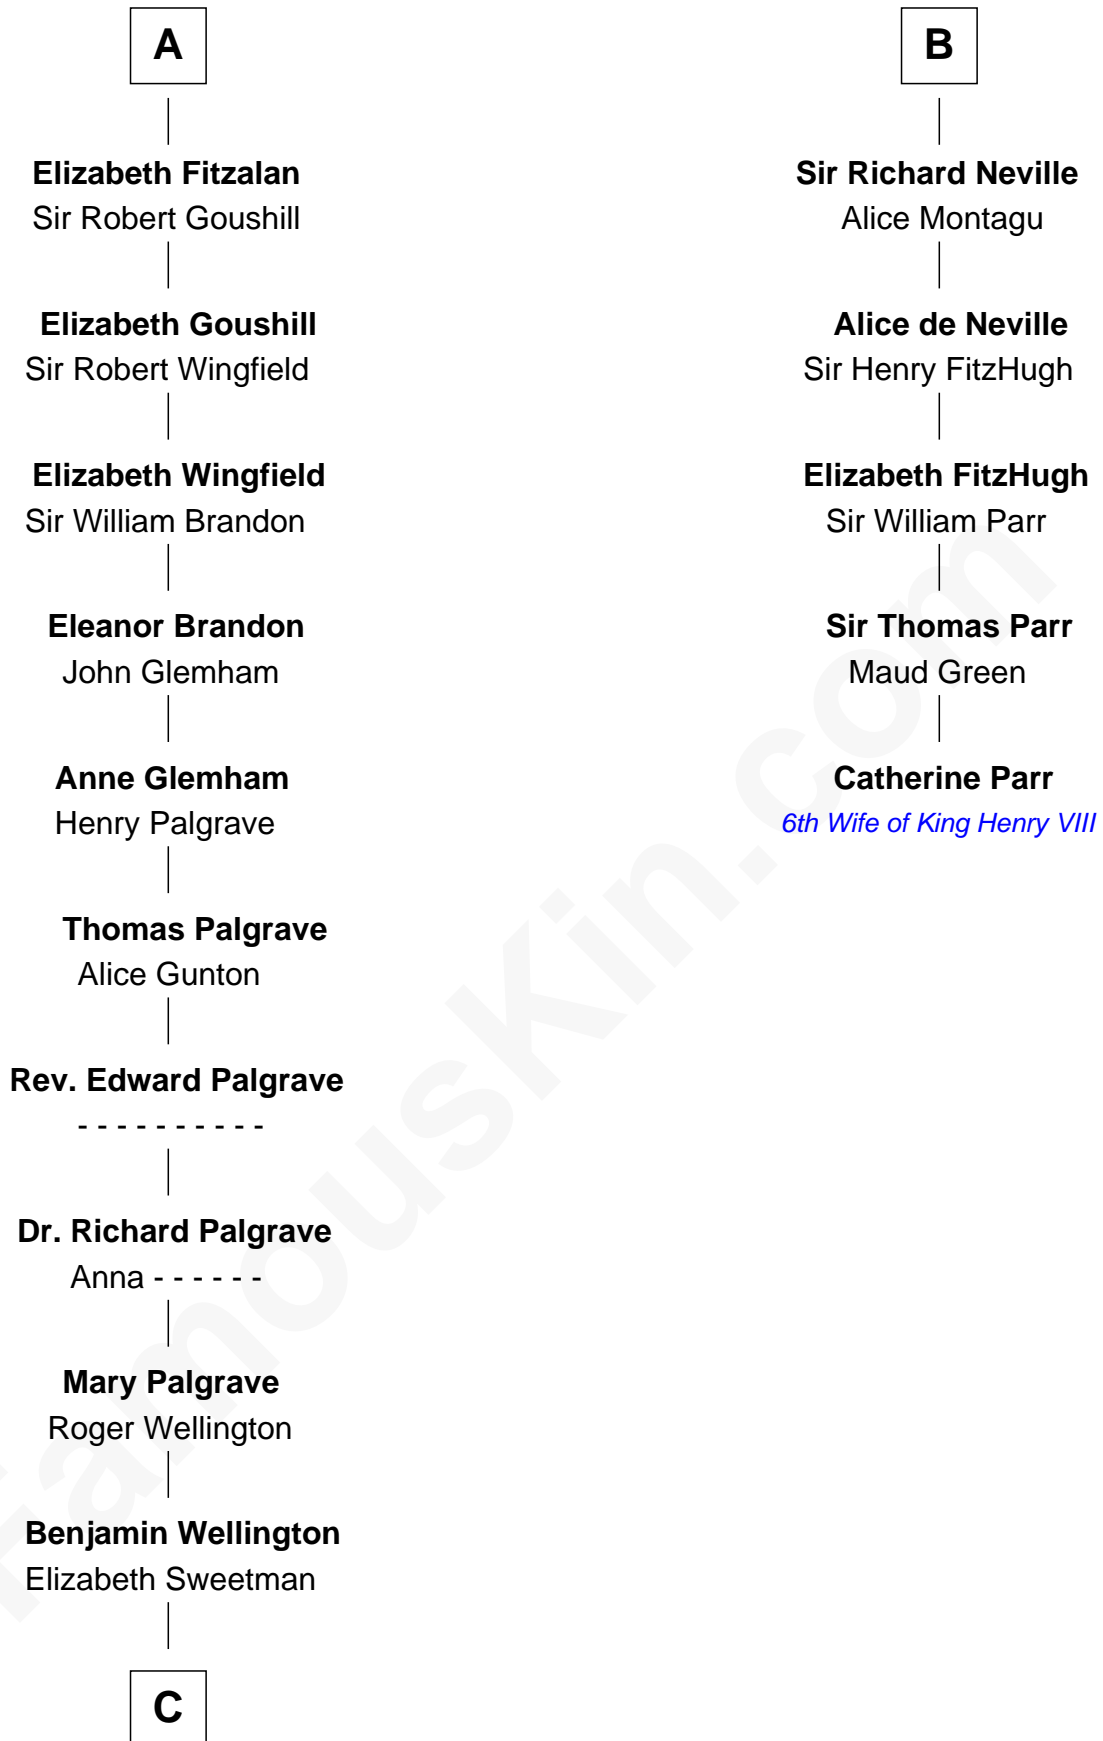

## Relationship Chart of

### Shubael D. Childs

*Founder of S.D. Childs & Company*

11th cousin 10 times removed of

**Catherine Parr**

*6th Wife of King Henry VIII*

**C**

—  
**Elizabeth Wellington**

John Fay

—  
**Benjamin Fay**

Martha Miles

—  
**Benjamin Fay**

Beulah Stow

—  
**Beulah Fay**

Josiah Childs

—  
**Shubael D. Childs**

*Founder of S.D. Childs & Company*