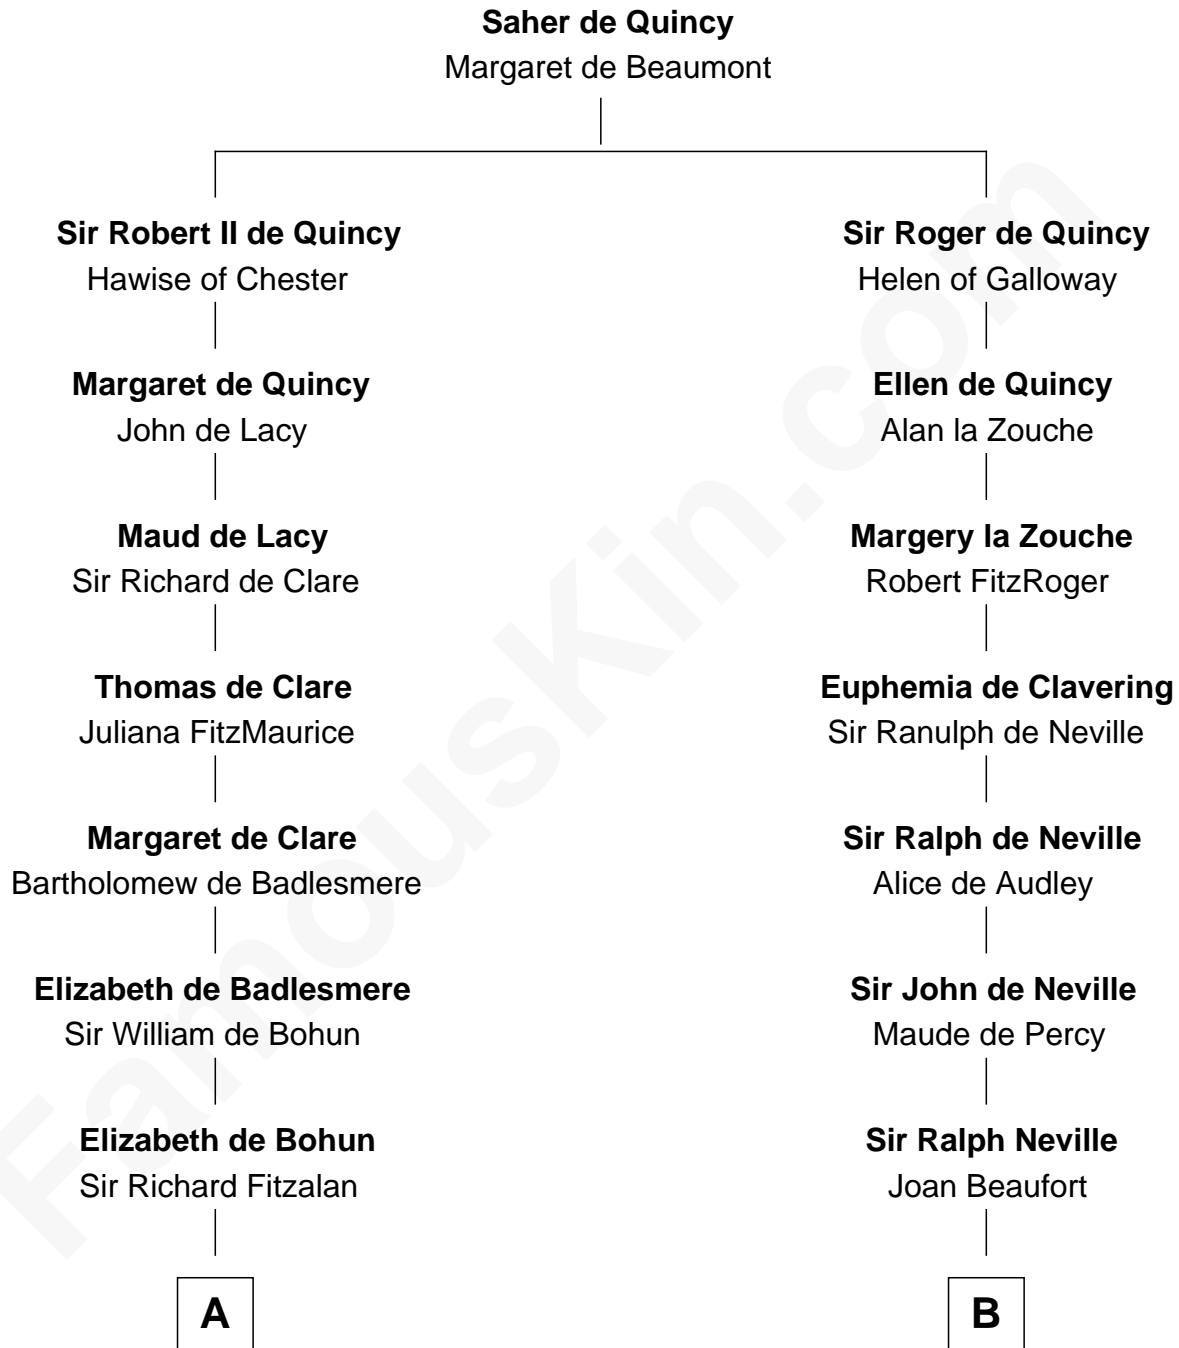

## Relationship Chart of

### Shubael D. Childs

*Founder of S.D. Childs & Company*

11th cousin 10 times removed of

**Catherine Parr**

*6th Wife of King Henry VIII*

**C**

—  
**Elizabeth Wellington**

John Fay