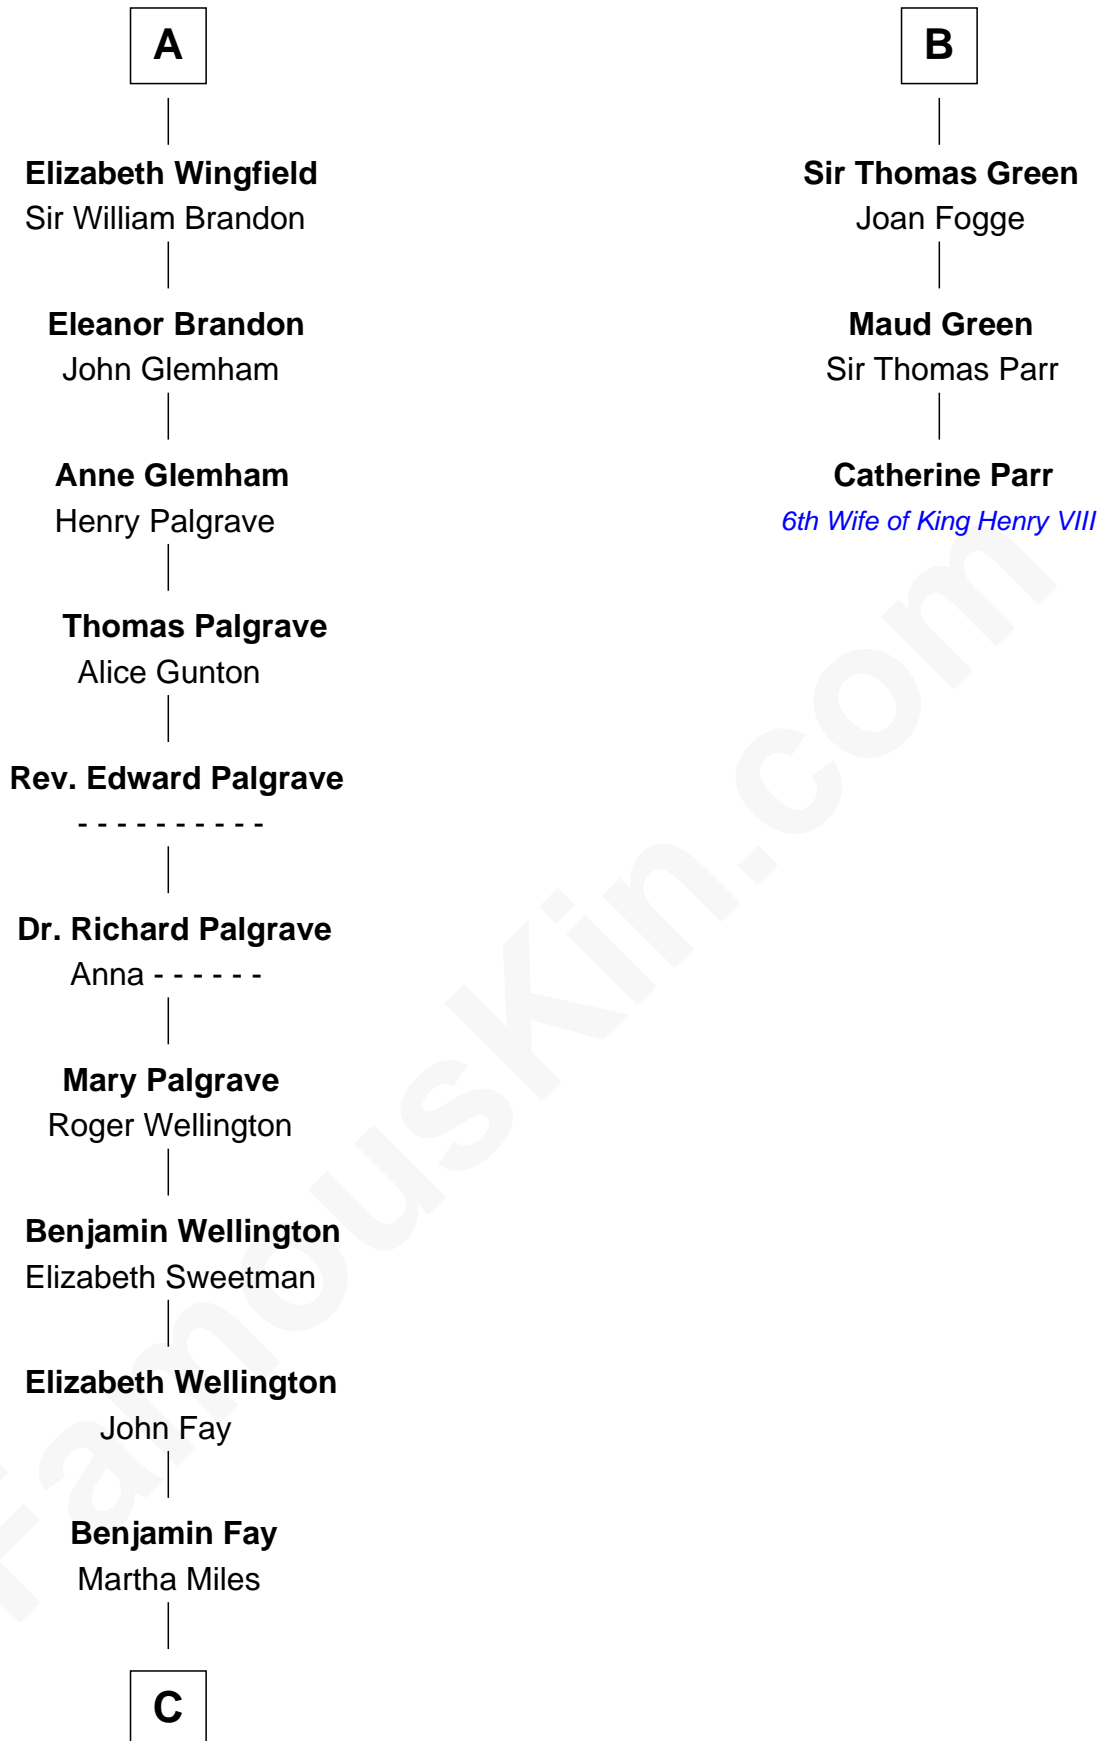

FamousKin.com

Relationship Chart of

Shubael D. Childs

Founder of S.D. Childs & Company

9th cousin 10 times removed of

Catherine Parr

6th Wife of King Henry VIII

C