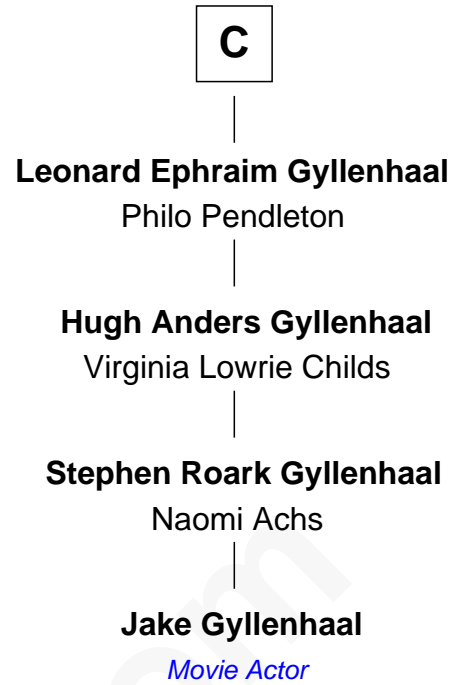

FamousKin.com

Relationship Chart of

Shubael D. Childs

Founder of S.D. Childs & Company

16th cousin 4 times removed of

Jake Gyllenhaal
Movie Actor

Bartholomew de Badlesmere

Margaret de Clare

Elizabeth de Badlesmere

Sir William de Bohun

Elizabeth de Bohun

Sir Richard Fitzalan

Elizabeth Fitzalan

Sir Robert Goushill

Elizabeth Goushill

Sir Robert Wingfield

Sir John de Tivetot

Sir Robert de Tivetot

Margaret Deincourt

Elizabeth de Tivetot

Sir Philip le Despencer

Margery Despencer

Sir Roger Wentworth

Henry Wentworth

Elizabeth Howard

Margery Wentworth

Sir William Waldegrave

Dorothy Waldegrave

Sir John Spring

B

FamousKin.com