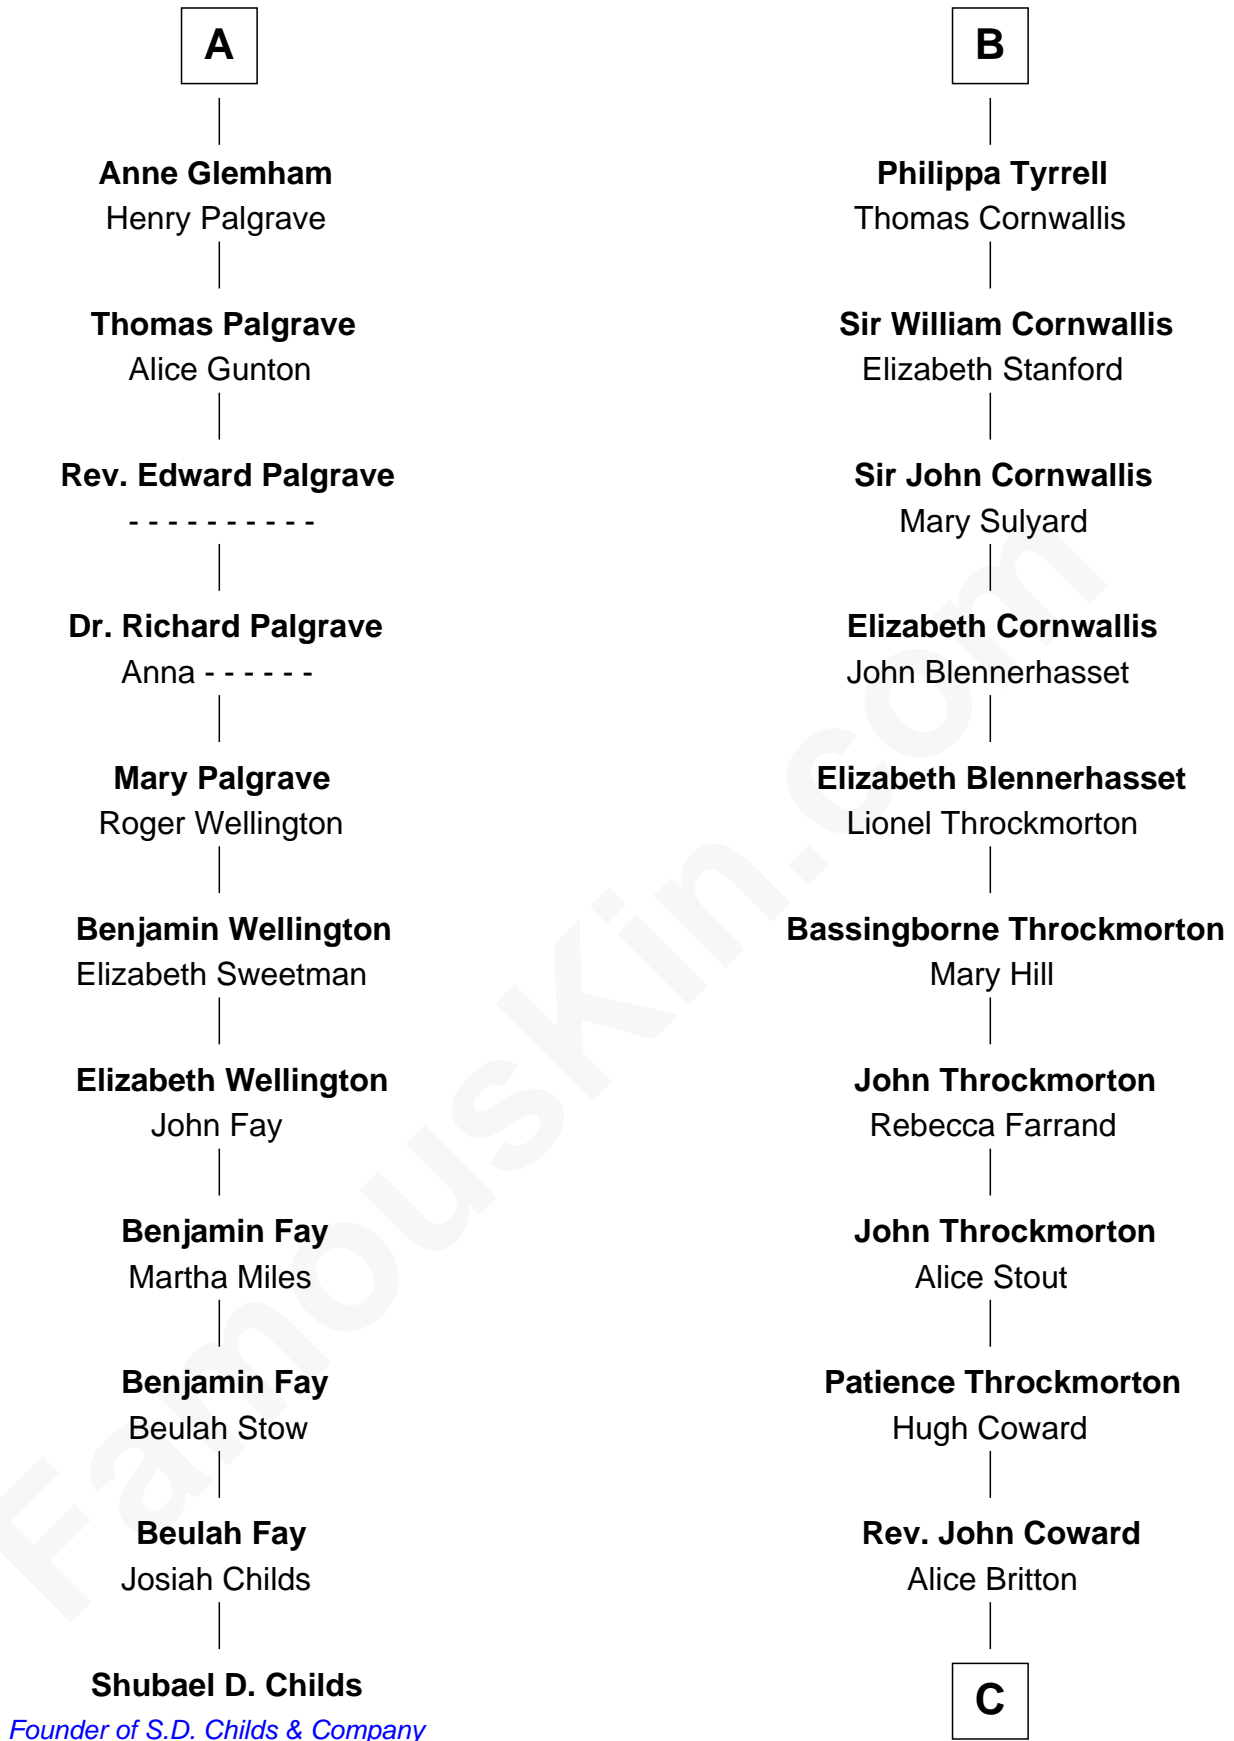

FamousKin.com

Relationship Chart of

Shubael D. Childs

Founder of S.D. Childs & Company

17th cousin 3 times removed of

General James Longstreet

Confederate Army - U.S. Civil War

C

Deliverance Coward

James FitzRandolph

Hannah FitzRandolph

William Longstreet

James Longstreet

Mary Anna Dent

General James Longstreet

Confederate Army - U.S. Civil War