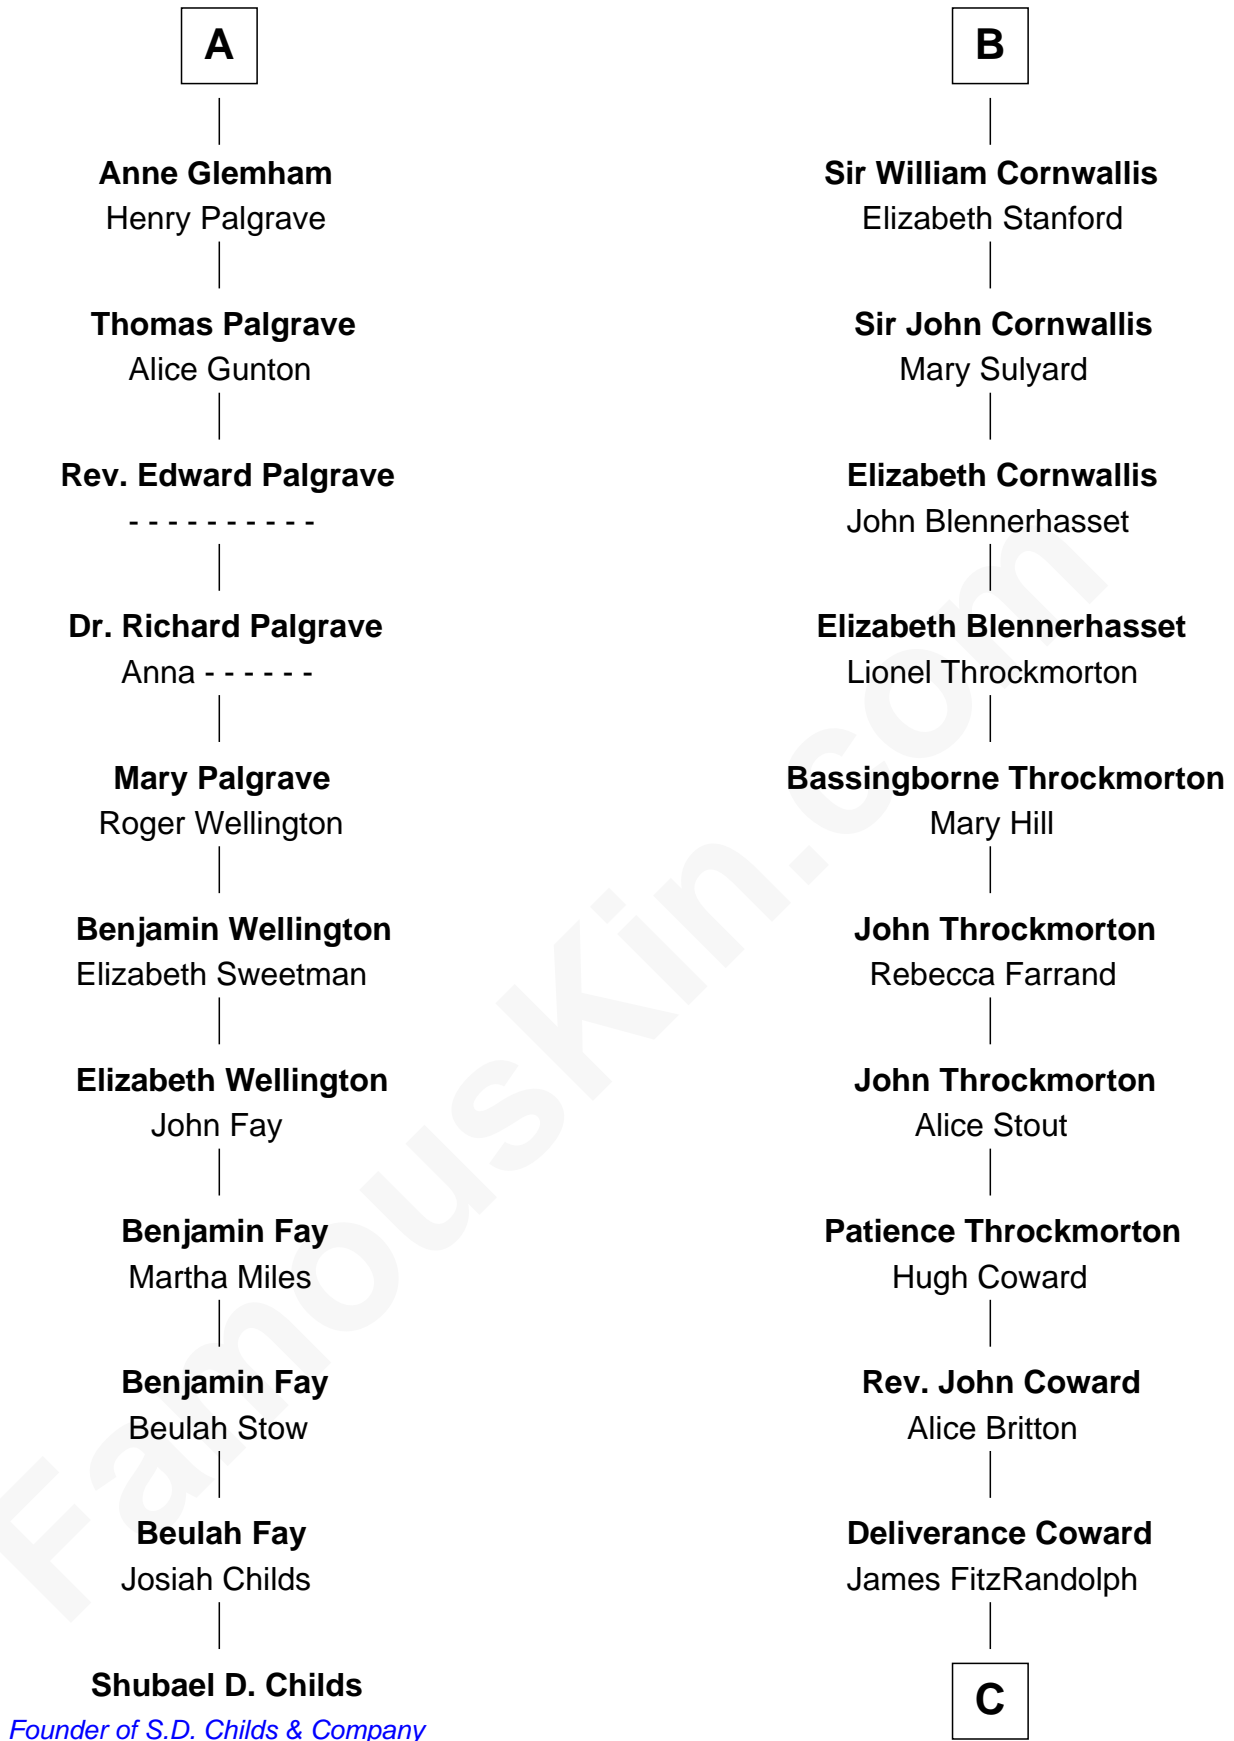

FamousKin.com

Relationship Chart of

Shubael D. Childs

Founder of S.D. Childs & Company

17th cousin 2 times removed of

General James Longstreet

Confederate Army - U.S. Civil War

C

Hannah FitzRandolph

William Longstreet

James Longstreet

Mary Anna Dent

General James Longstreet

Confederate Army - U.S. Civil War

FamousKin.com