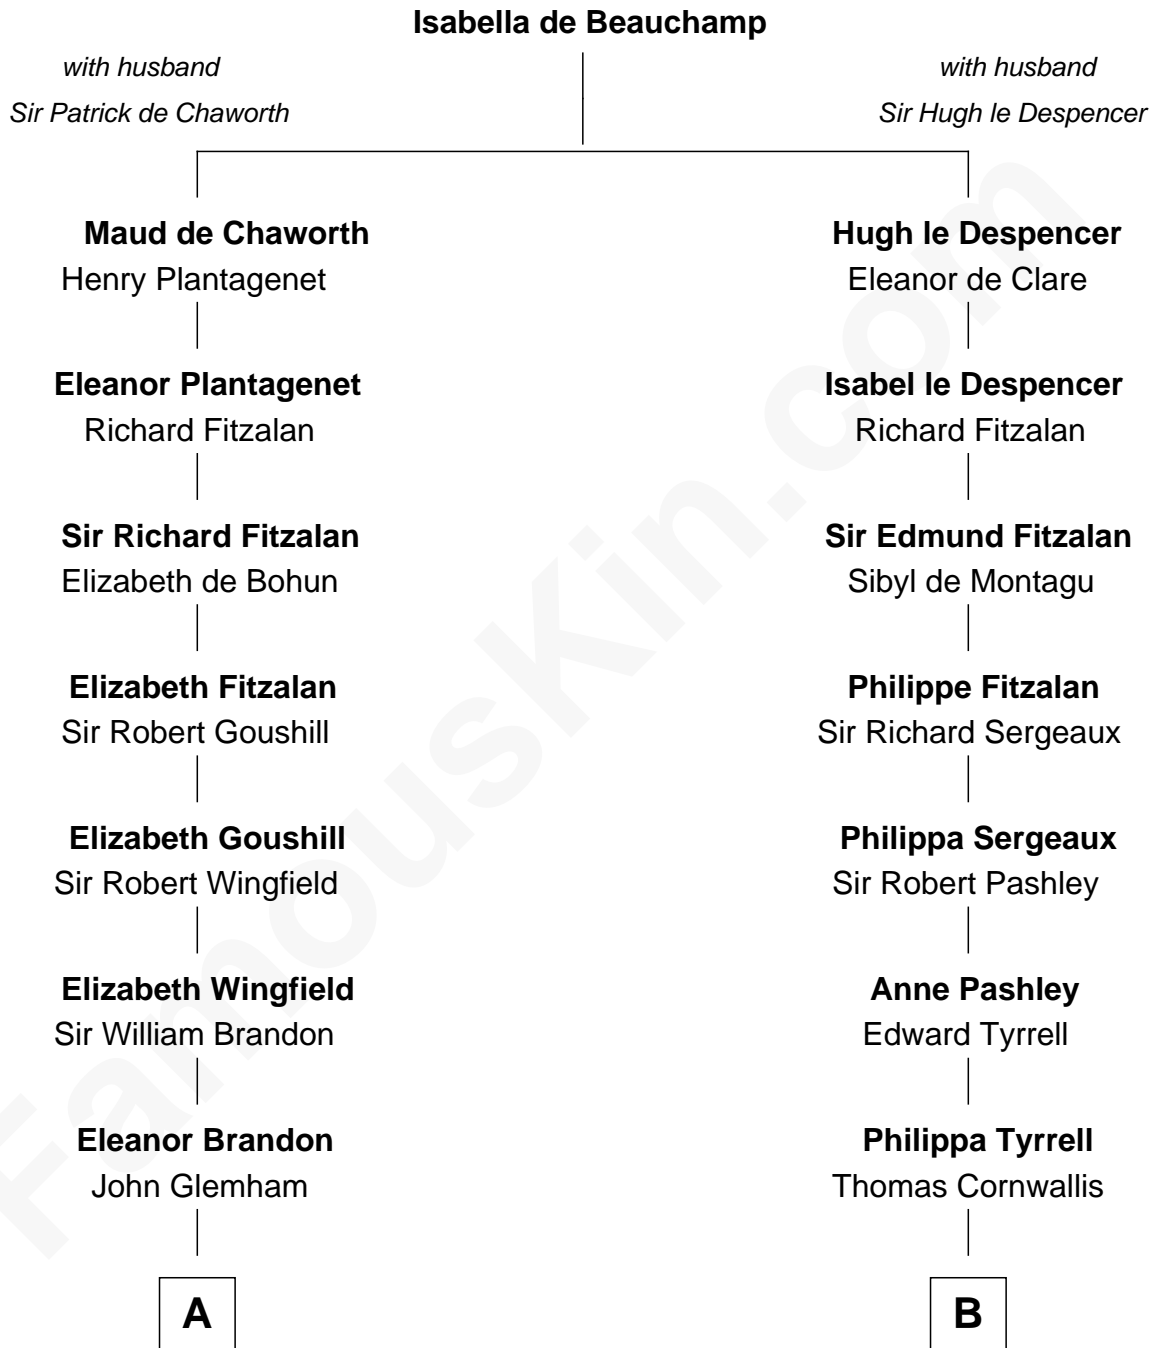

FamousKin.com

Relationship Chart of

Shubael D. Childs

Founder of S.D. Childs & Company

17th cousin 2 times removed of

General James Longstreet

Confederate Army - U.S. Civil War

C

Hannah FitzRandolph

William Longstreet

James Longstreet

Mary Anna Dent

General James Longstreet

Confederate Army - U.S. Civil War

FamousKin.com