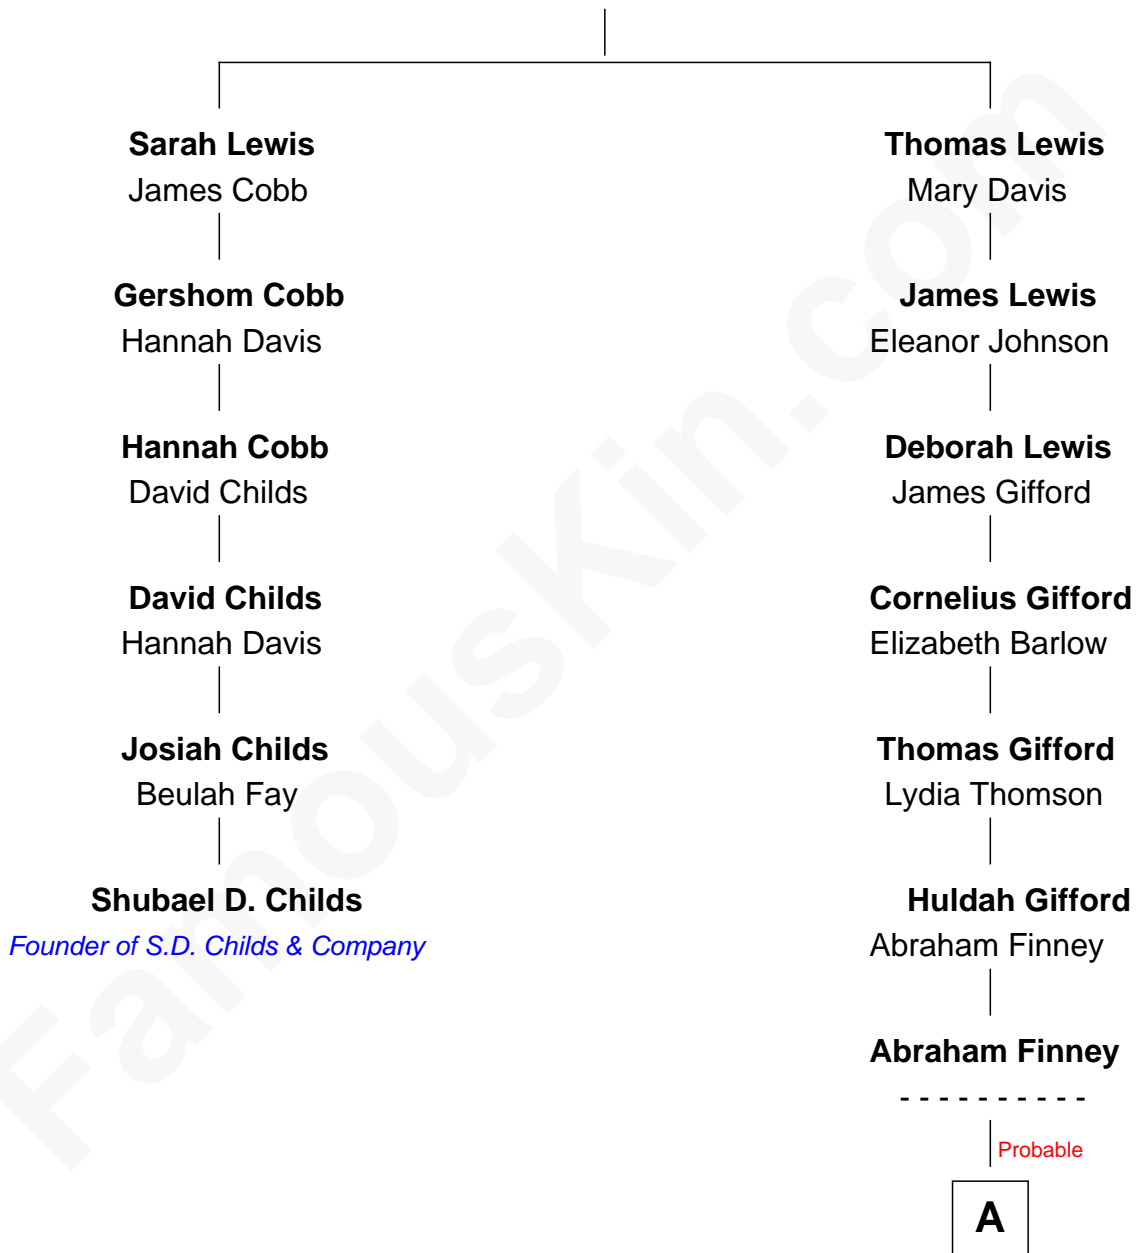

George Lewis

Mary Doggett