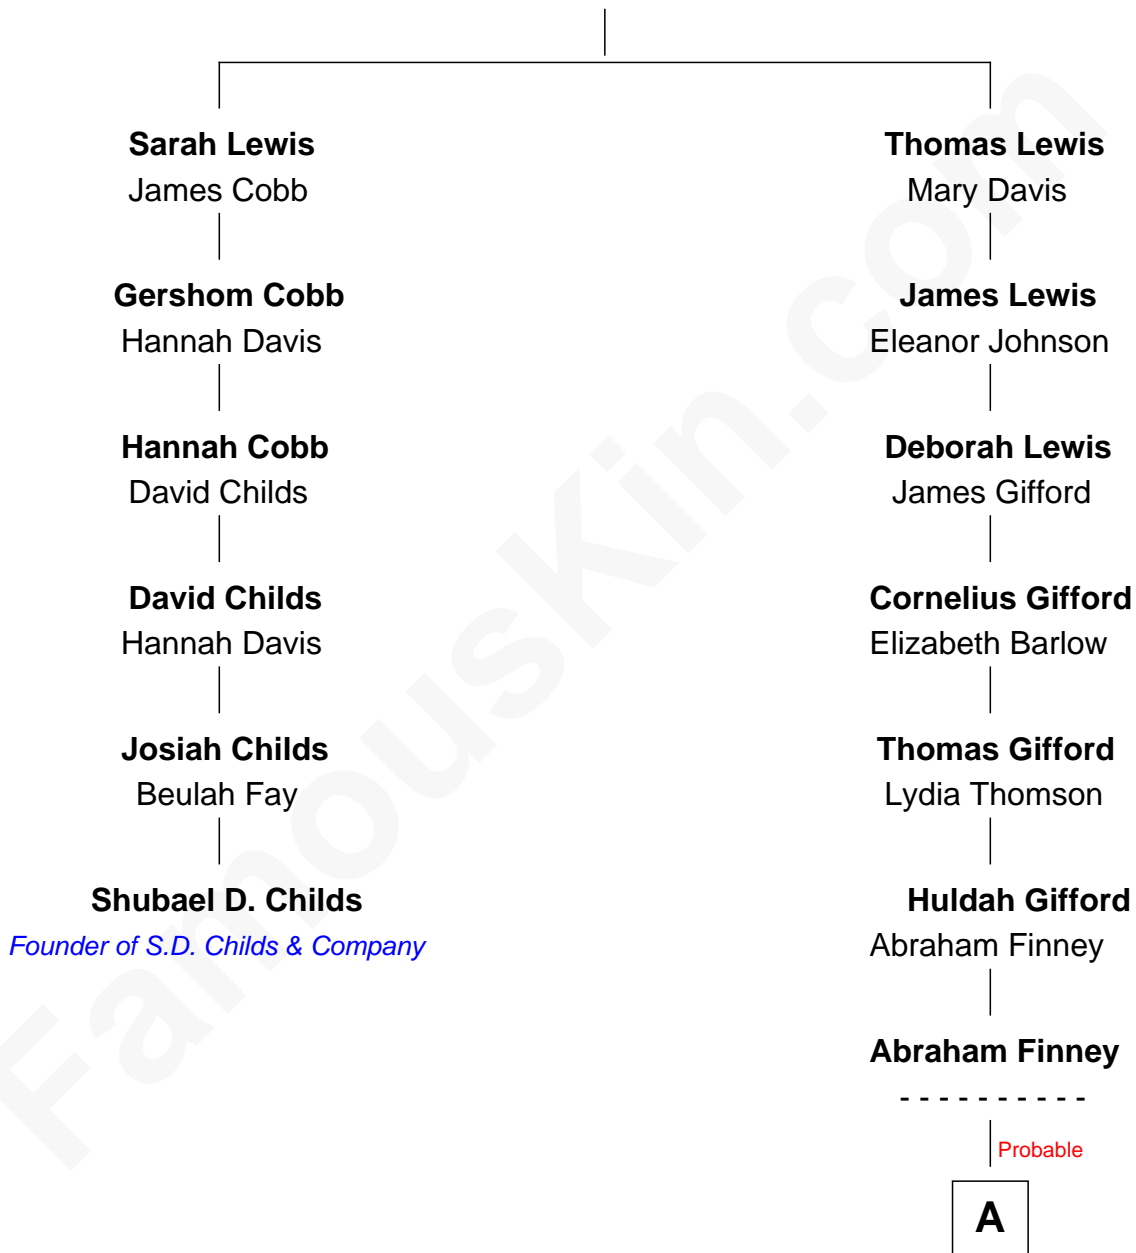

## Relationship Chart of

### Shubael D. Childs

*Founder of S.D. Childs & Company*

5th cousin 6 times removed of

**Dennis Wilson**

*Co-Founder of The Beach Boys*

**George Lewis**

Mary Doggett

A

**Eli Barnum Finney**  
Ellen Celia Coughlin

**Albert H. Finney**  
Elnora Brass

**Ruth Edna Finney**  
Carl Arie Korthof

**Audree Neva Korthof**  
Murray Gage Wilson

**Dennis Wilson**

*Co-Founder of The Beach Boys*