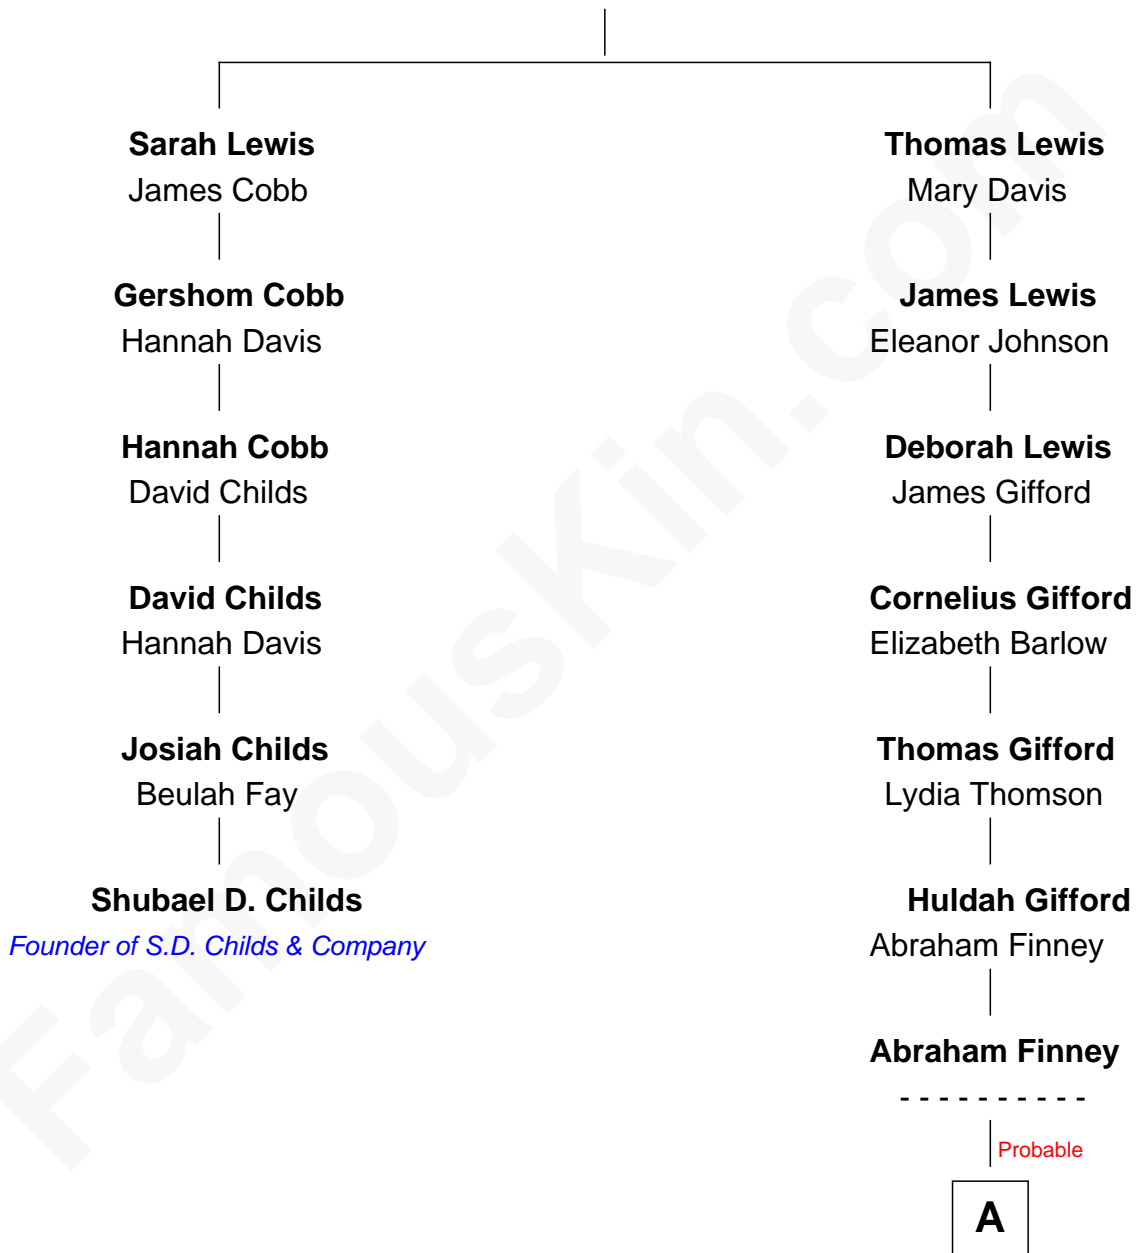

## Relationship Chart of

### Shubael D. Childs

*Founder of S.D. Childs & Company*

5th cousin 6 times removed of

**Carl Wilson**

*Co-Founder of The Beach Boys*

**George Lewis**

Mary Doggett

**A**

**Eli Barnum Finney**  
Ellen Celia Coughlin

**Albert H. Finney**  
Elnora Brass

**Ruth Edna Finney**  
Carl Arie Korthof

**Audree Neva Korthof**  
Murray Gage Wilson

**Carl Wilson**

*Co-Founder of The Beach Boys*