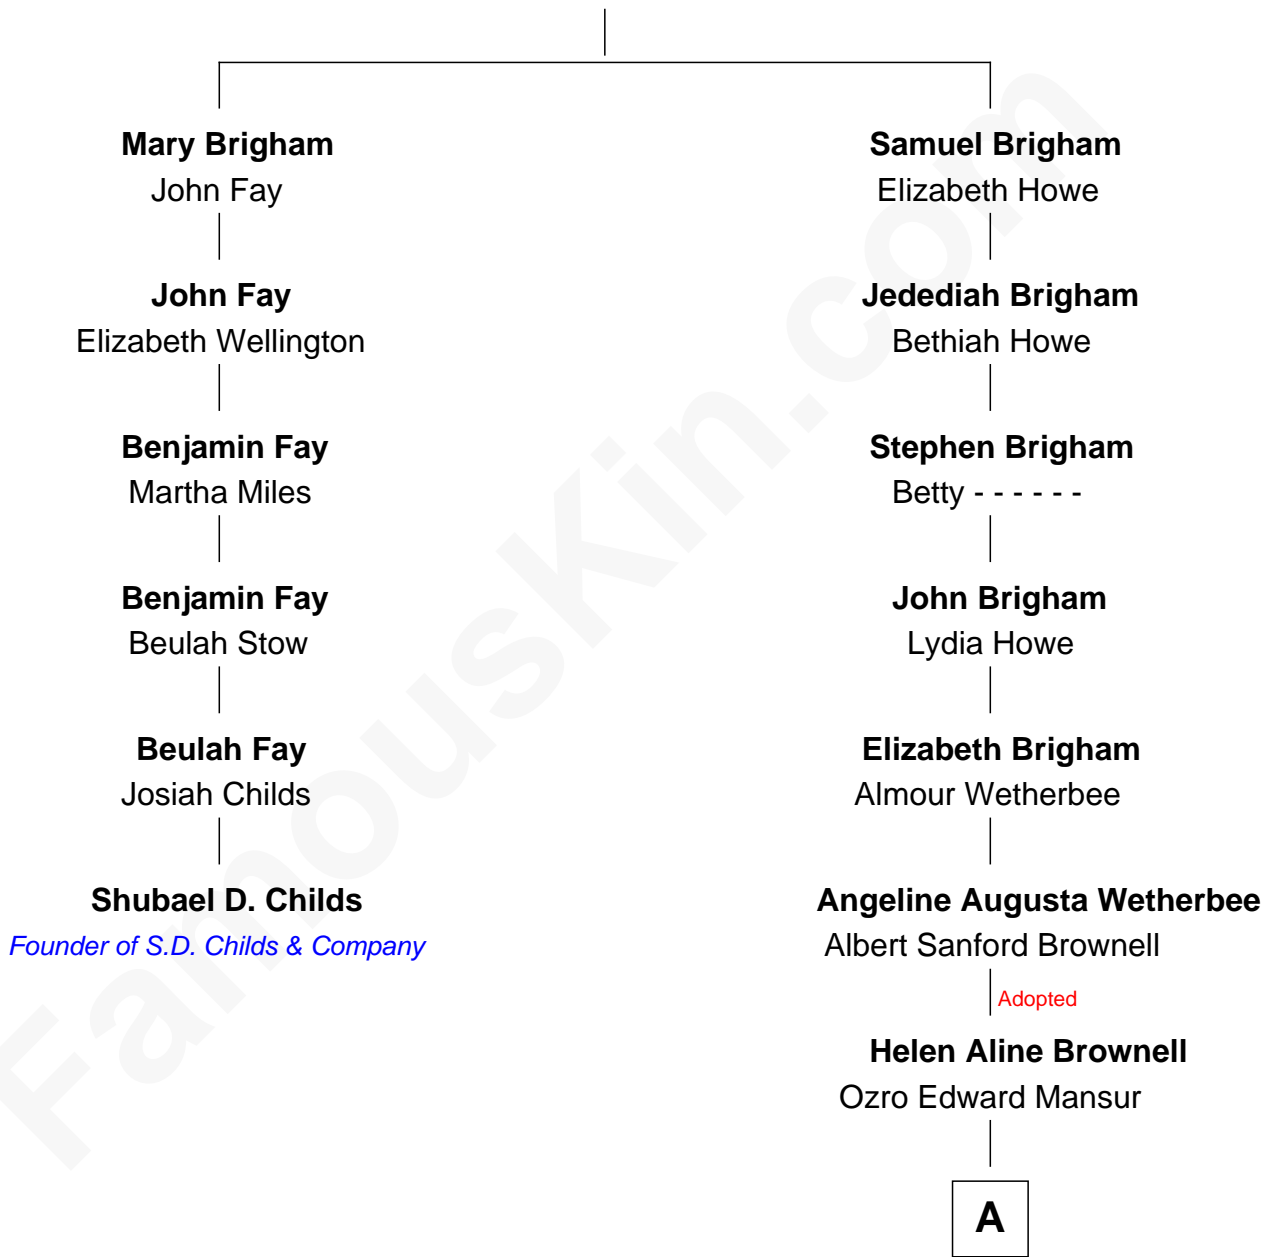

## Relationship Chart of

### Shubael D. Childs

Founder of S.D. Childs & Company

5th cousin 4 times removed of

**James Brolin**

TV and Movie Actor

**Thomas Brigham**

Mercy - - - - -

**A**

—  
**Alan J. Mansur**  
Gertrude K. Stone

—  
**Helen Sue Mansur**  
Henry Hurst Bruderlin

—  
**James Brolin**  
*TV and Movie Actor*

FamousKin.com