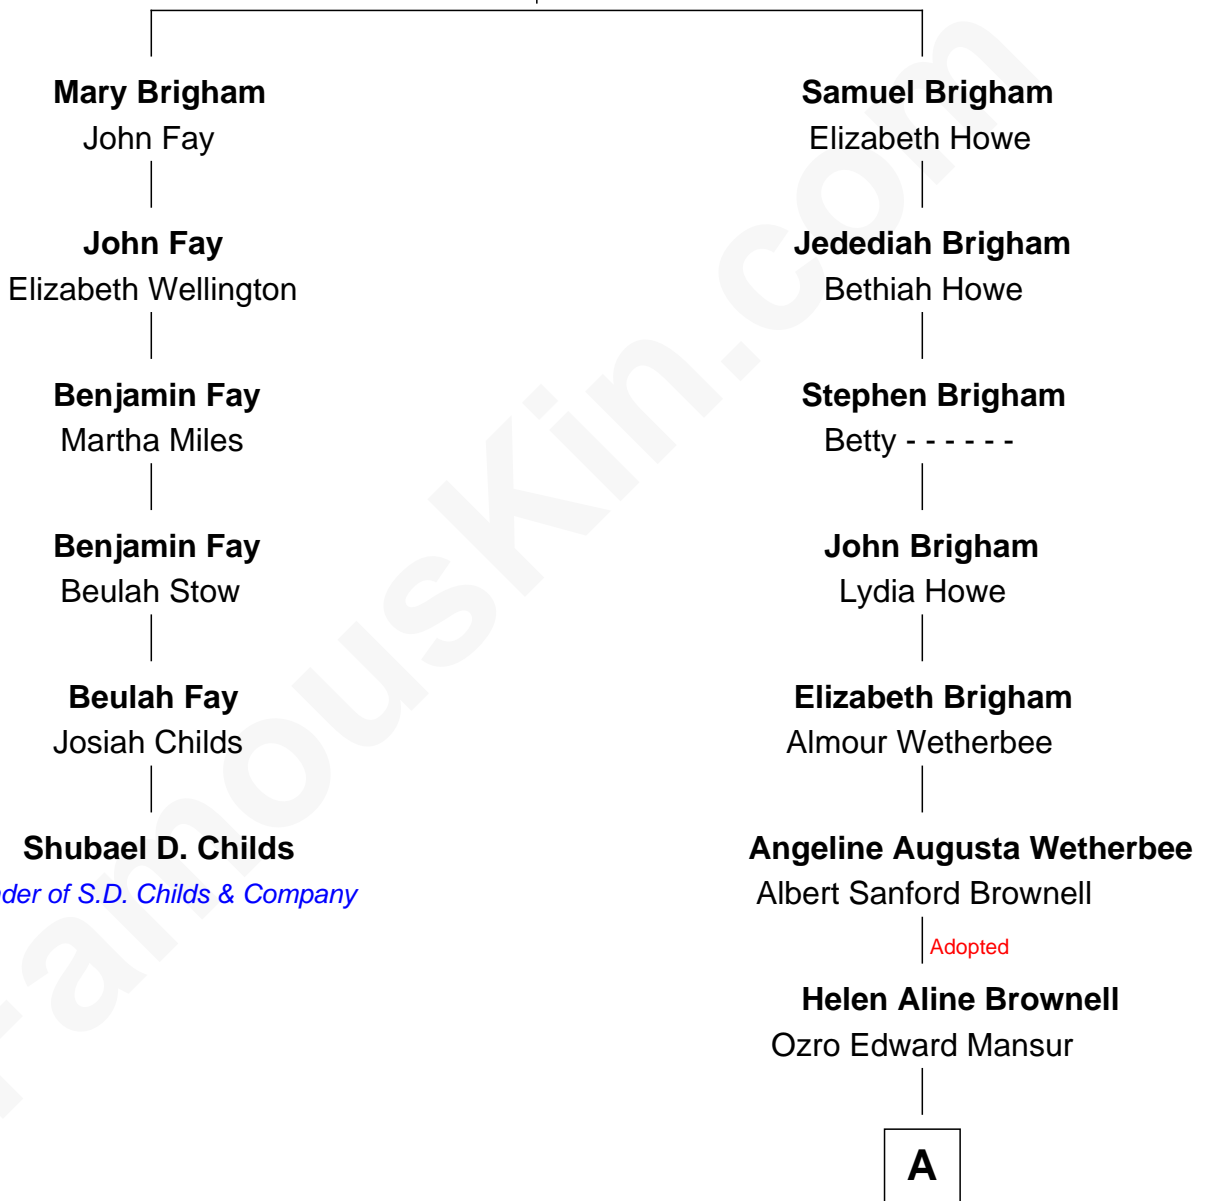

FamousKin.com

Relationship Chart of

Shubael D. Childs

Founder of S.D. Childs & Company

5th cousin 5 times removed of

Josh Brolin

TV and Movie Actor

Thomas Brigham

Mercy - - - - -

A

Alan J. Mansur
Gertrude K. Stone

Helen Sue Mansur
Henry Hurst Bruderlin

Craig Kenneth Bruderlin
Jane Cameron Agee

Josh Brolin
TV and Movie Actor