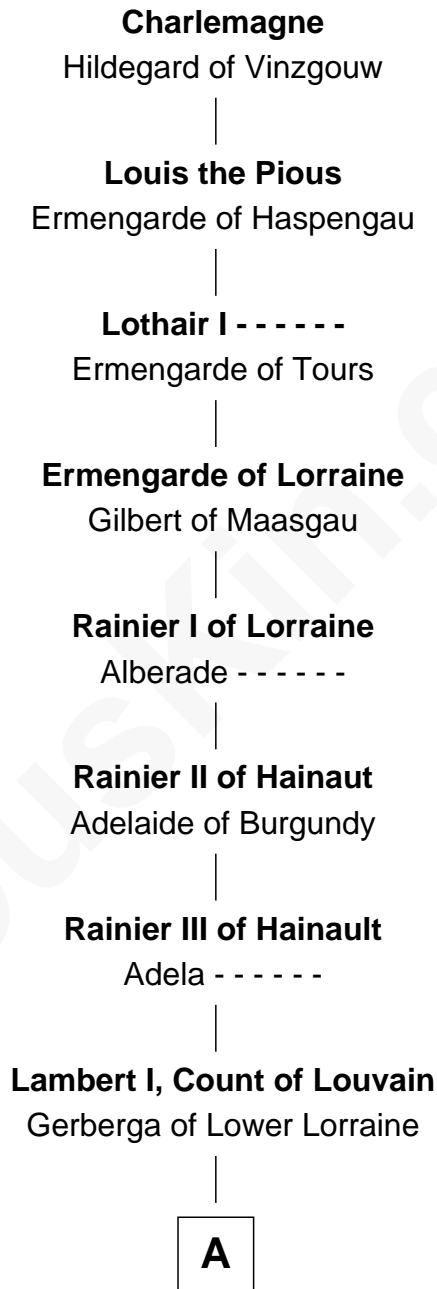

FamousKin.com Relationship Chart of

Shubael D. Childs

Founder of S.D. Childs & Company

32nd Great-grandson of

Charlemagne

King of the Franks

A

Lambert II, Count of Louvain

Oda of Lorraine

Henry II, Count of Louvain

Adela of Orthen

Gottfried I, Count of Louvain

Ide de Chiny

Godfrey II, Count of Louvain

Luitgarde of Sulzbach

Godfrey III, Count of Louvain