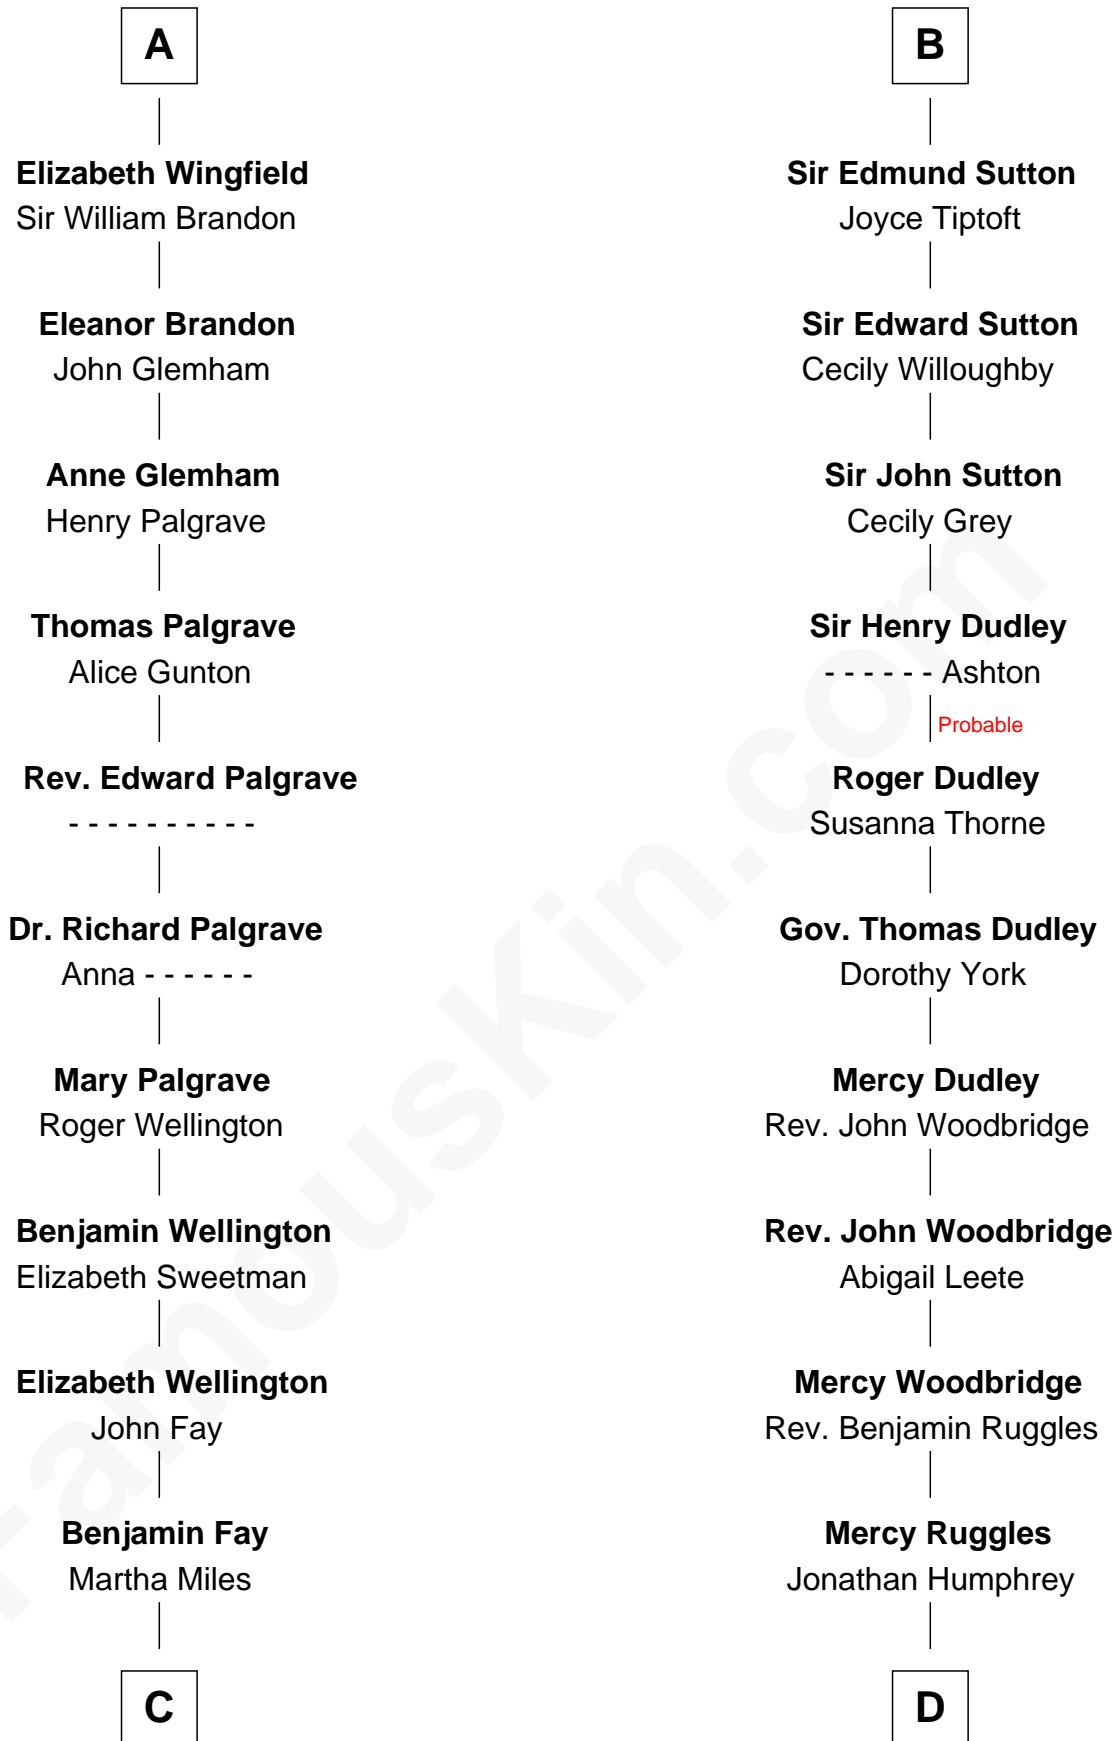

## Relationship Chart of

### Shubael D. Childs

*Founder of S.D. Childs & Company*

19th cousin 1 time removed of

**John Brown**

*American Abolitionist*

**C**

**Benjamin Fay**

Beulah Stow

**Beulah Fay**

Josiah Childs

**Shubael D. Childs**

*Founder of S.D. Childs & Company*

**D**

**Oliver Humphrey**

Sarah Garrett

**Ruth Humphrey**