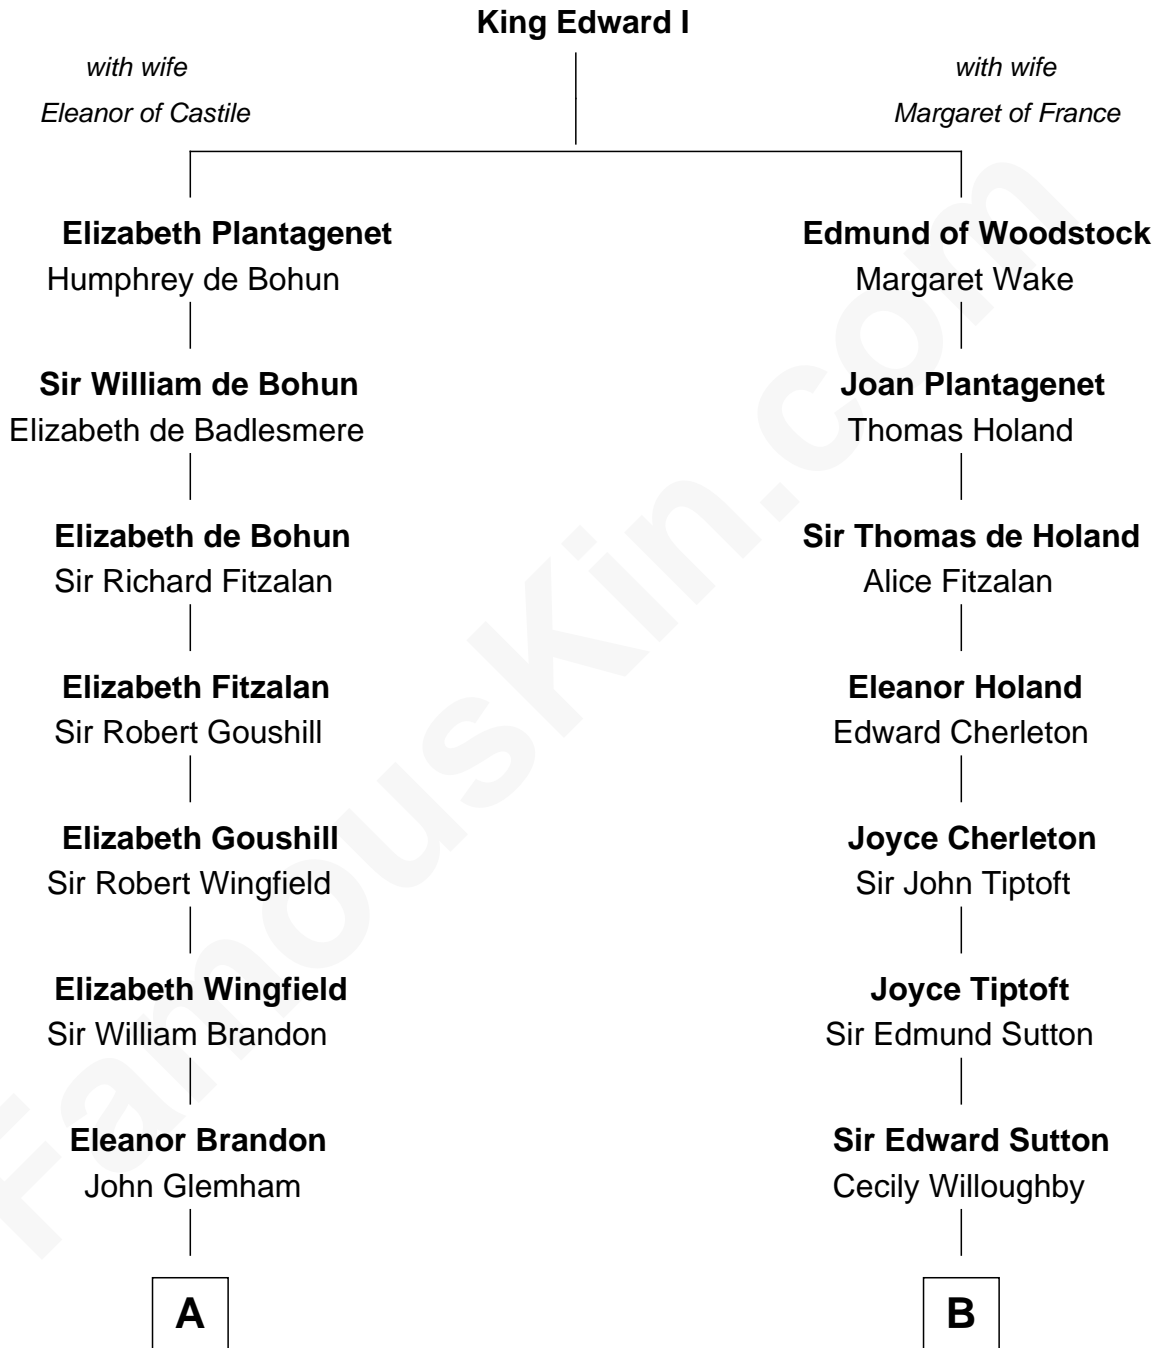

FamousKin.com

Relationship Chart of

Shubael D. Childs

Founder of S.D. Childs & Company

17th cousin 3 times removed of

James Sherman

27th U.S. Vice-President

C

—
Mary Augusta Barron

Stalham Williams

—
Frances Lucretia Williams

Richard Winslow Sherman

—
Mary Frances Sherman

Richard Updike Sherman

—
James Sherman

27th U.S. Vice-President