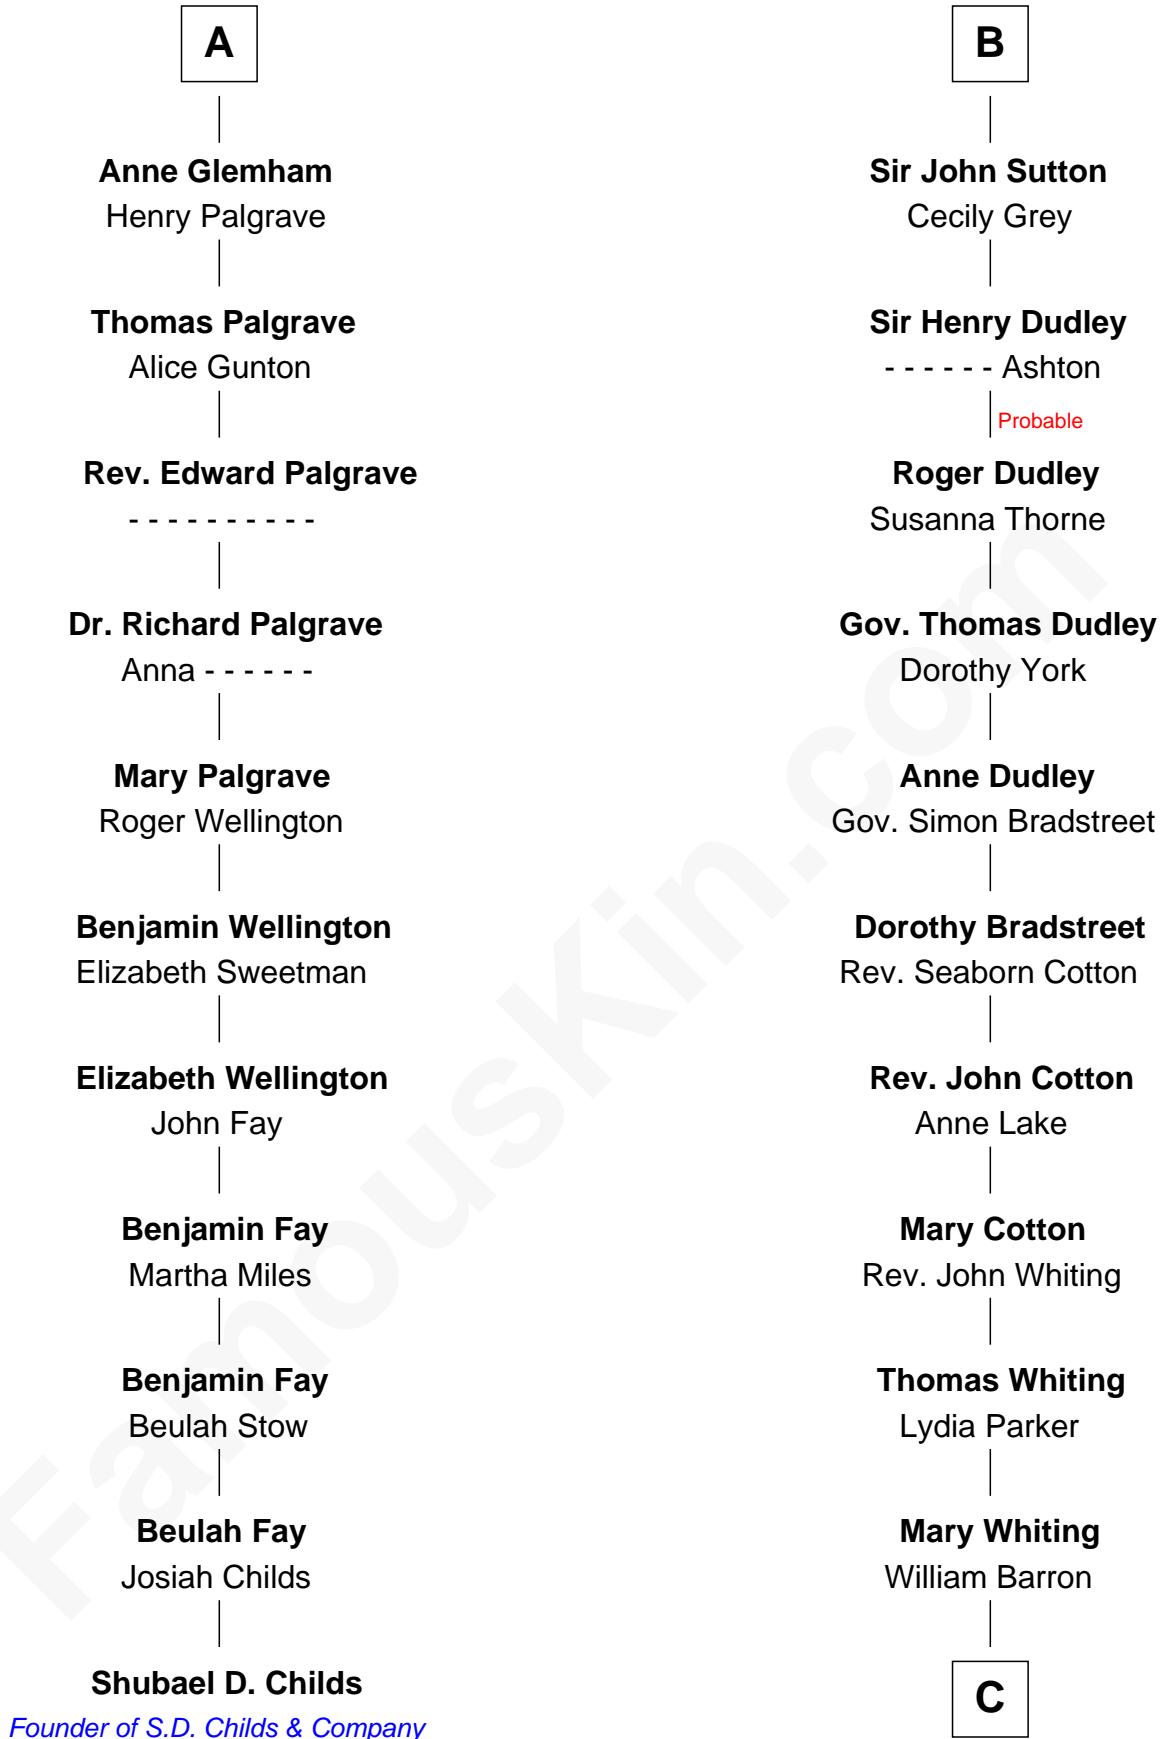

FamousKin.com

Relationship Chart of

Shubael D. Childs

Founder of S.D. Childs & Company

17th cousin 3 times removed of

James Sherman

27th U.S. Vice-President

C

—
Mary Augusta Barron

Stalham Williams

—
Frances Lucretia Williams

Richard Winslow Sherman

—
Mary Frances Sherman

Richard Updike Sherman

—
James Sherman

27th U.S. Vice-President