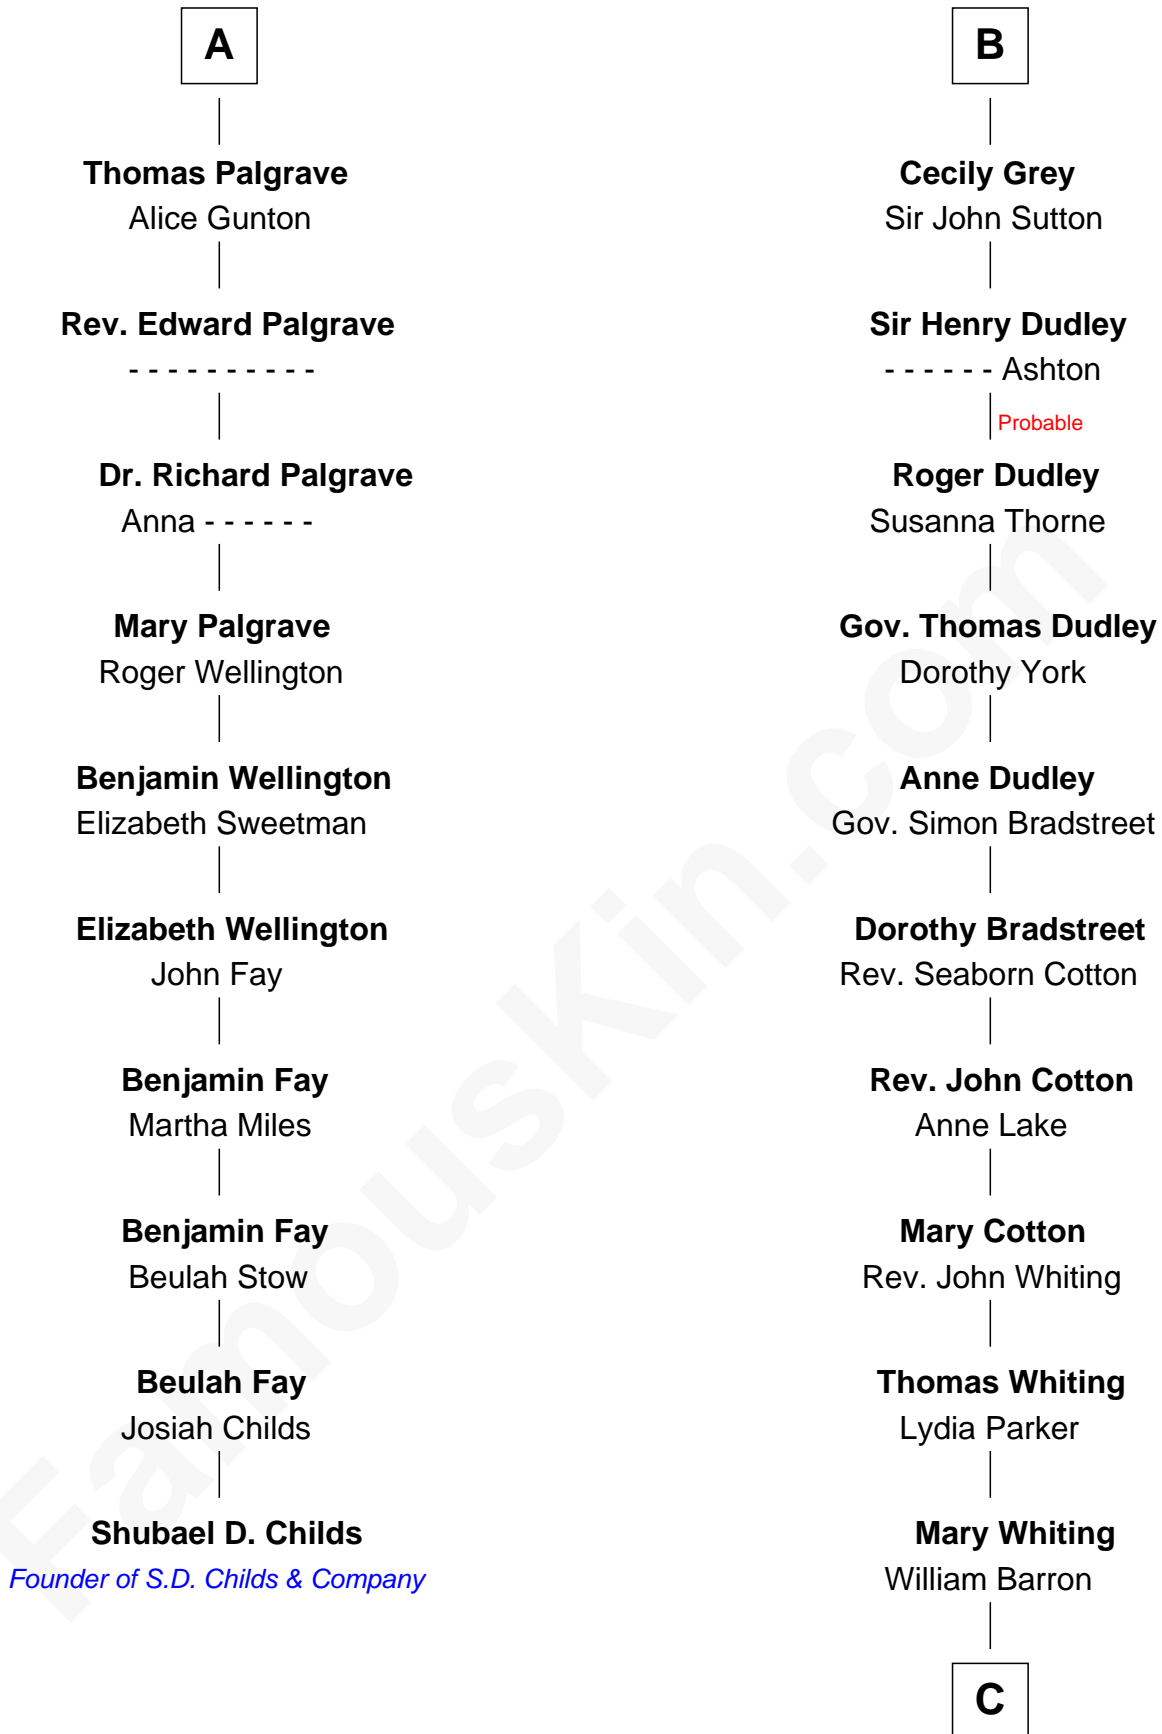

Margaret de Clare

Elizabeth de Badlesmere

Sir William de Bohun

Elizabeth de Bohun

Sir Richard Fitzalan

Elizabeth Fitzalan

Sir Robert Goushill

Elizabeth Goushill

Margery de Badlesmere

Sir William de Ros

Thomas de Ros

Beatrice de Stafford

Margaret de Ros

Sir Reynold Grey

Margaret Grey

Sir William Bonville

William Bonville

Elizabeth Harington

William Bonville

Katherine Neville

Cecily Bonville

Thomas Grey

B

C

—
Mary Augusta Barron
Stalham Williams

—
Frances Lucretia Williams
Richard Winslow Sherman

—
Mary Frances Sherman
Richard Updike Sherman

—
James Sherman
27th U.S. Vice-President

FamousKin.com