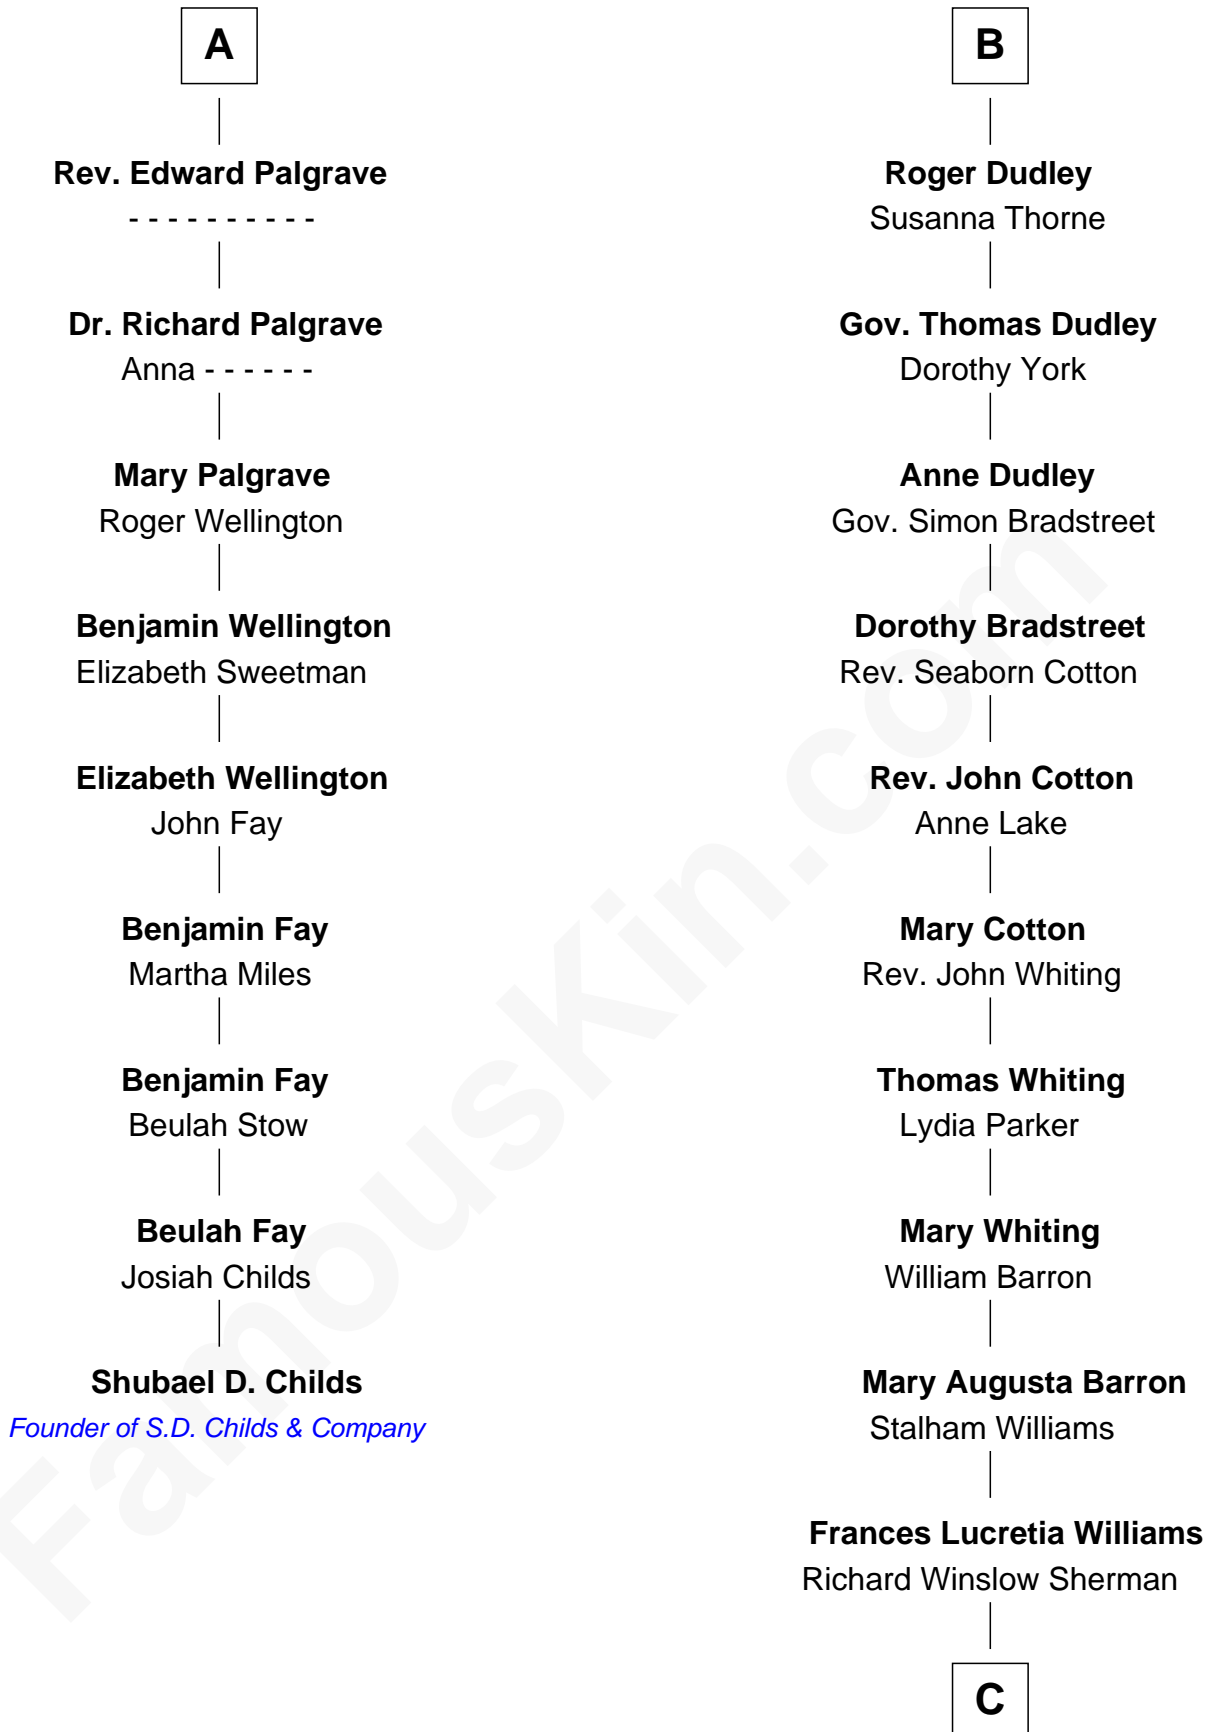

FamousKin.com

Relationship Chart of

Shubael D. Childs

Founder of S.D. Childs & Company

15th cousin 3 times removed of

James Sherman

27th U.S. Vice-President

C

Mary Frances Sherman
Richard Updike Sherman

James Sherman
27th U.S. Vice-President

FamousKin.com