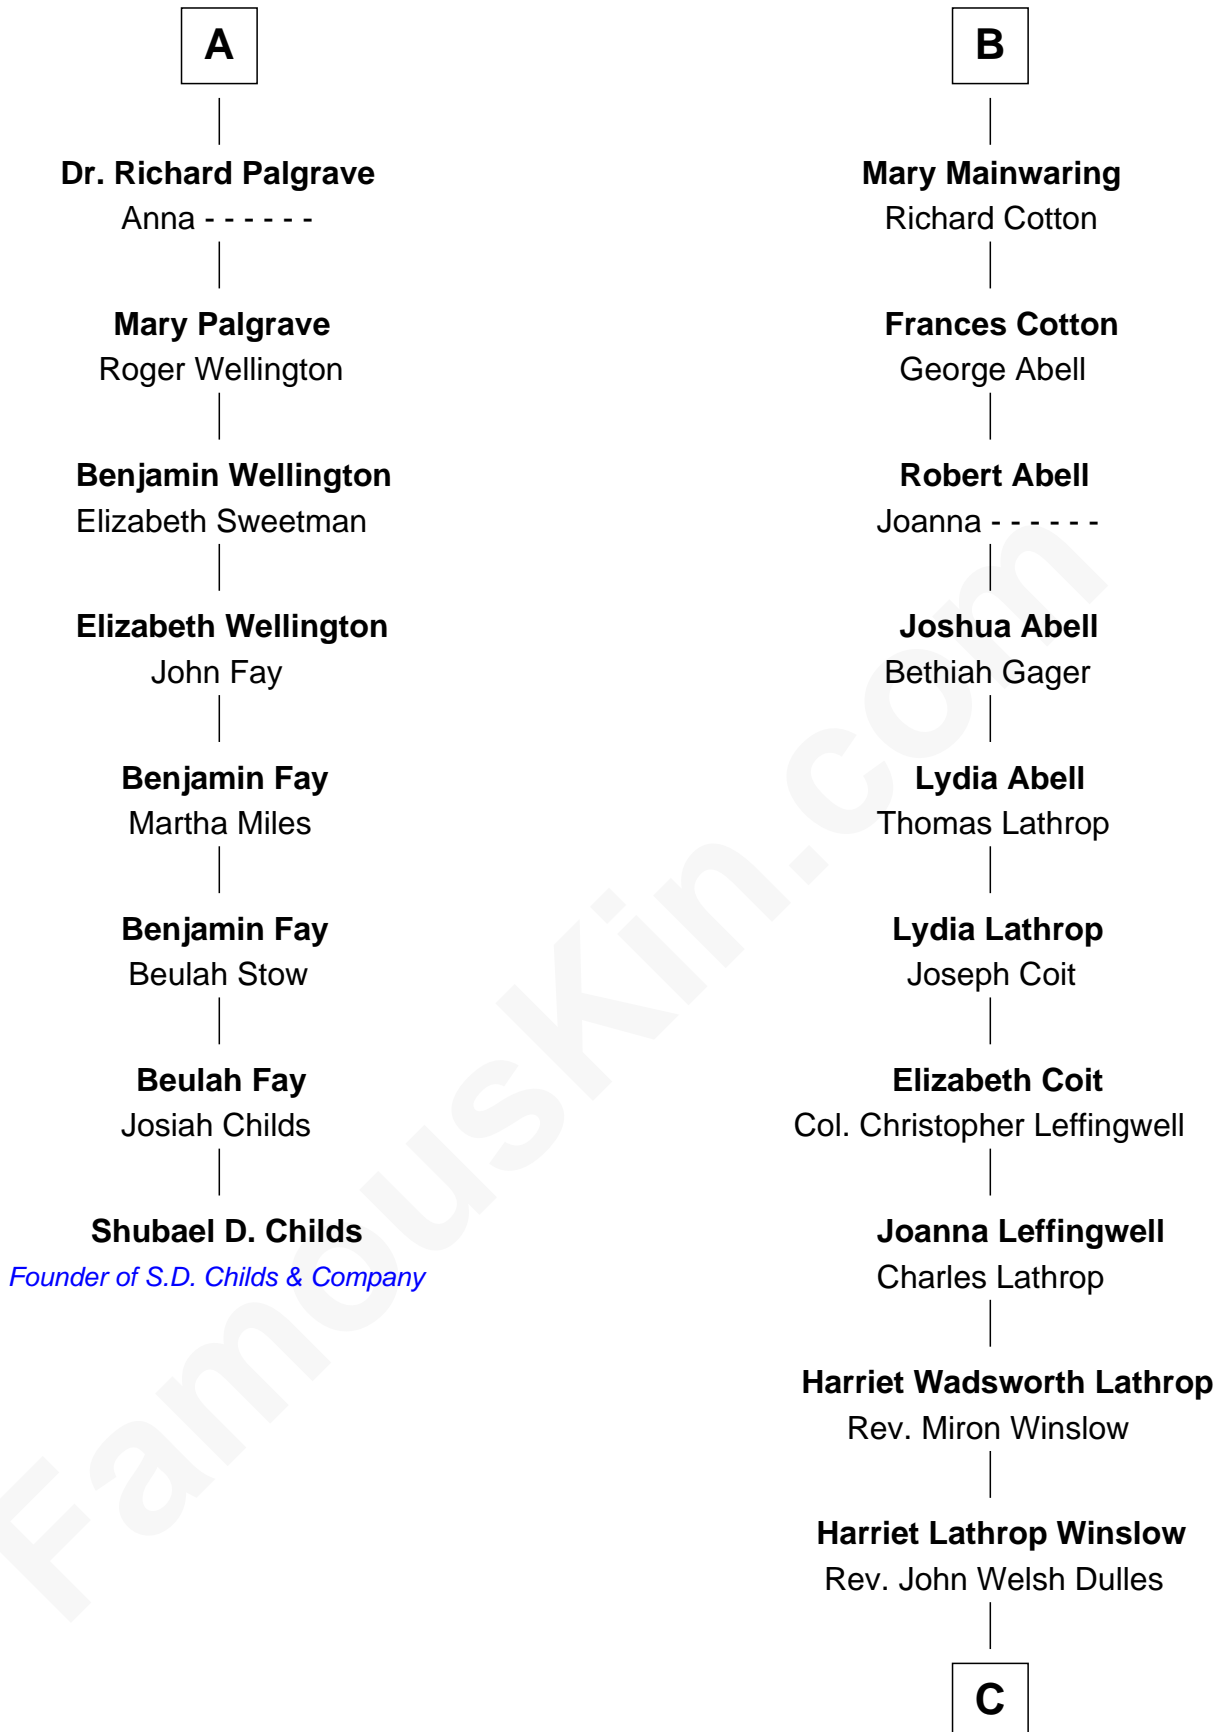

FamousKin.com

Relationship Chart of

Shubael D. Childs

Founder of S.D. Childs & Company

14th cousin 4 times removed of

Allen Dulles

5th Director of the C.I.A.

Sir Richard Fitzalan

Elizabeth de Bohun

C

Allen Macy Dulles

Edith Foster

Allen Dulles

5th Director of the C.I.A.

FamousKin.com