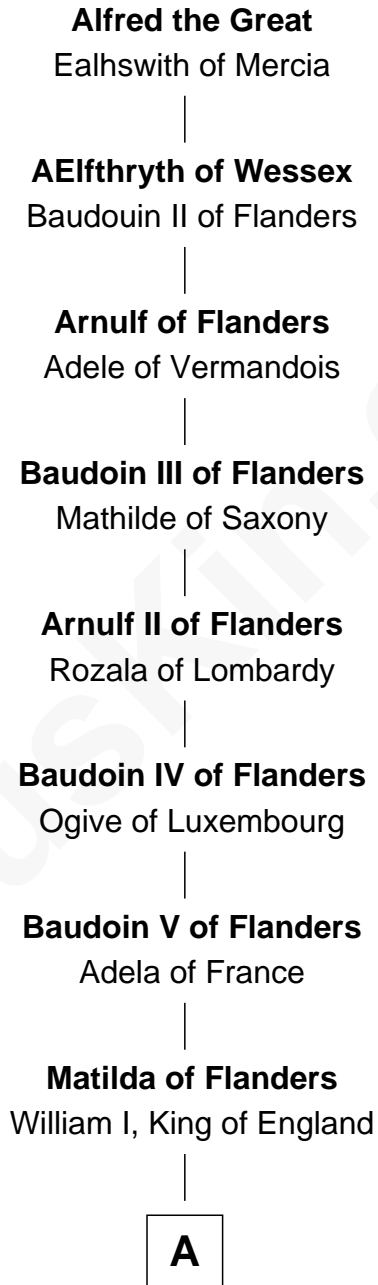

FamousKin.com Relationship Chart of

Shubael D. Childs

Founder of S.D. Childs & Company

29th Great-grandson of

Alfred the Great

King of the Anglo-Saxons

A

Henry I, King of England

Maud of Scotland

Maud of England

Geoffrey Plantagenet

Henry II, King of England

Eleanor of Aquitaine

John, King of England

Isabelle of Angoulême

Henry III, King of England

Eleanor of Provence

Edmund Plantagenet

Blanche of Artois

Henry Plantagenet

Maud de Chaworth

Eleanor Plantagenet

Richard Fitzalan

Sir Richard Fitzalan