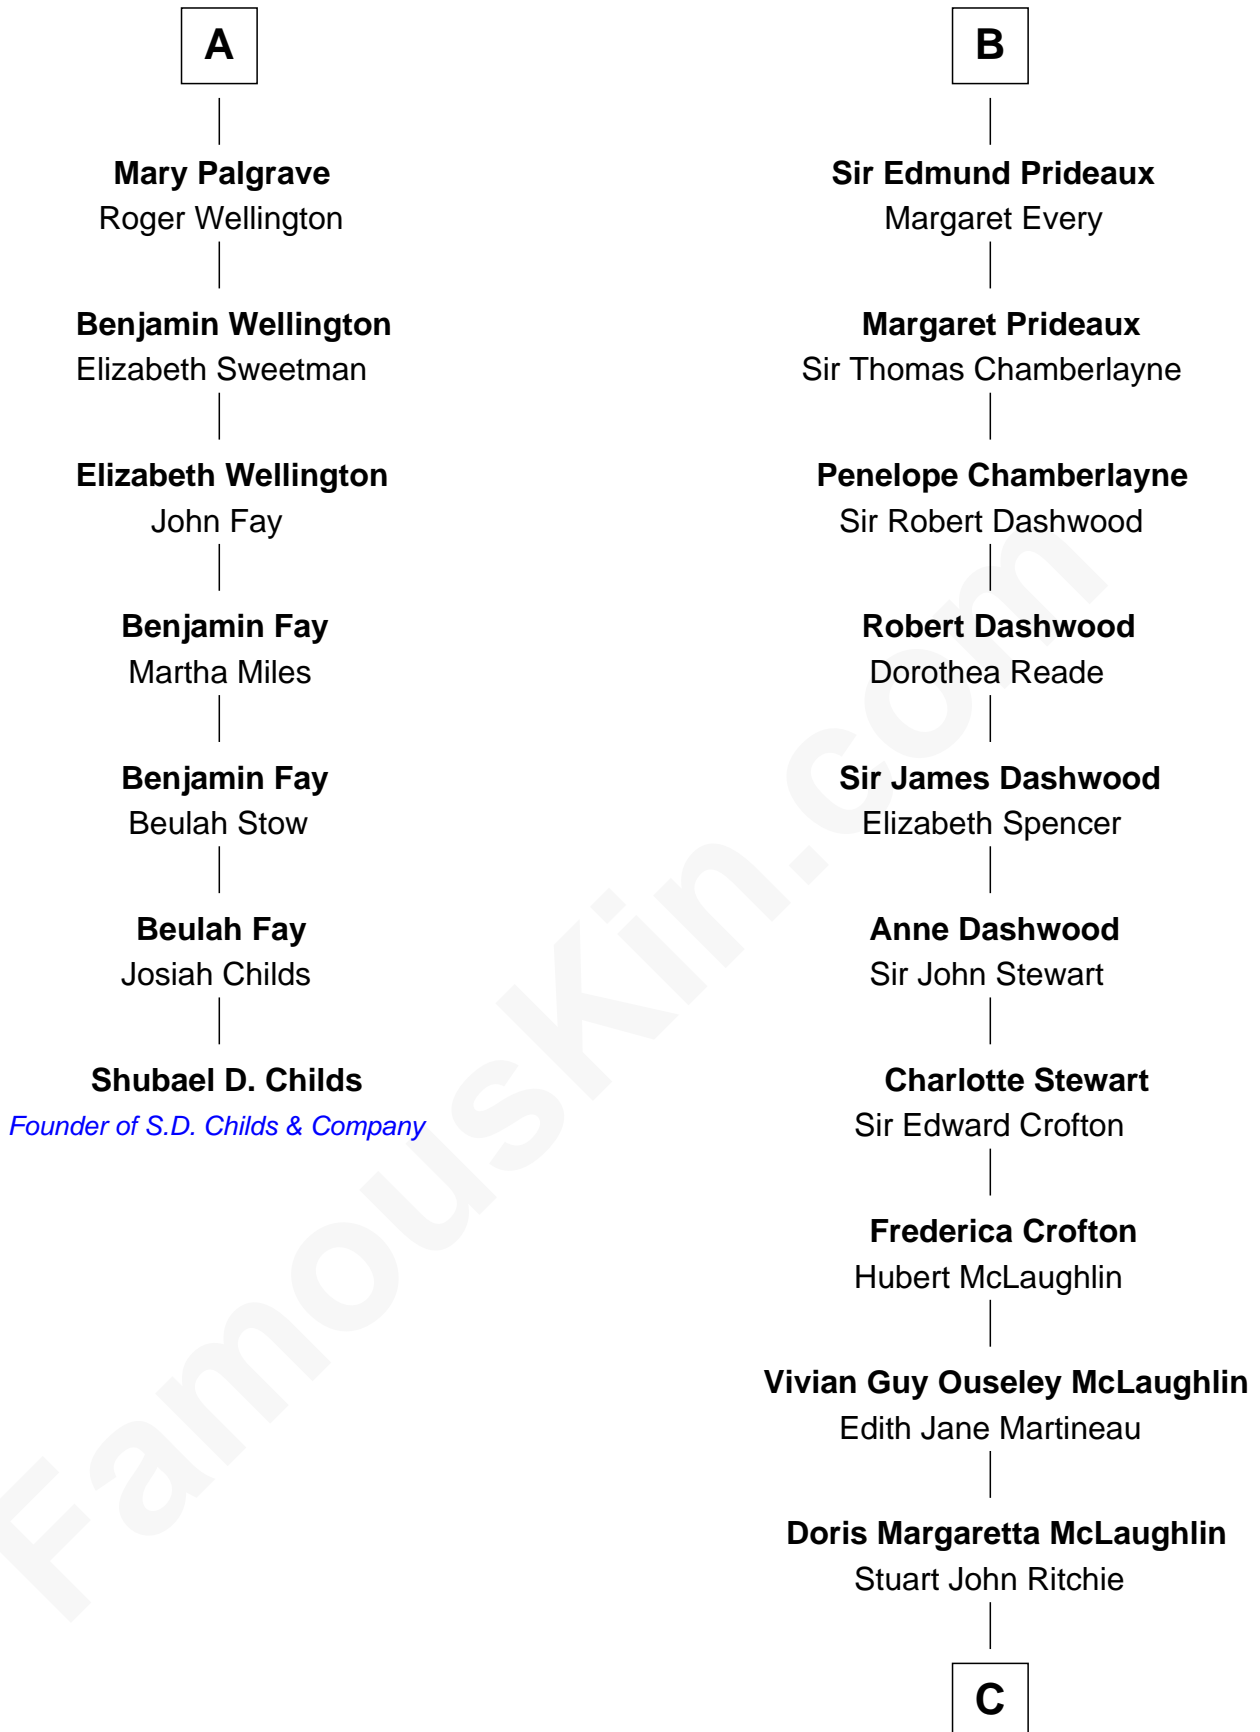

FamousKin.com

Relationship Chart of

Shubael D. Childs

Founder of S.D. Childs & Company

13th cousin 5 times removed of

Guy Ritchie

British Filmmaker

C