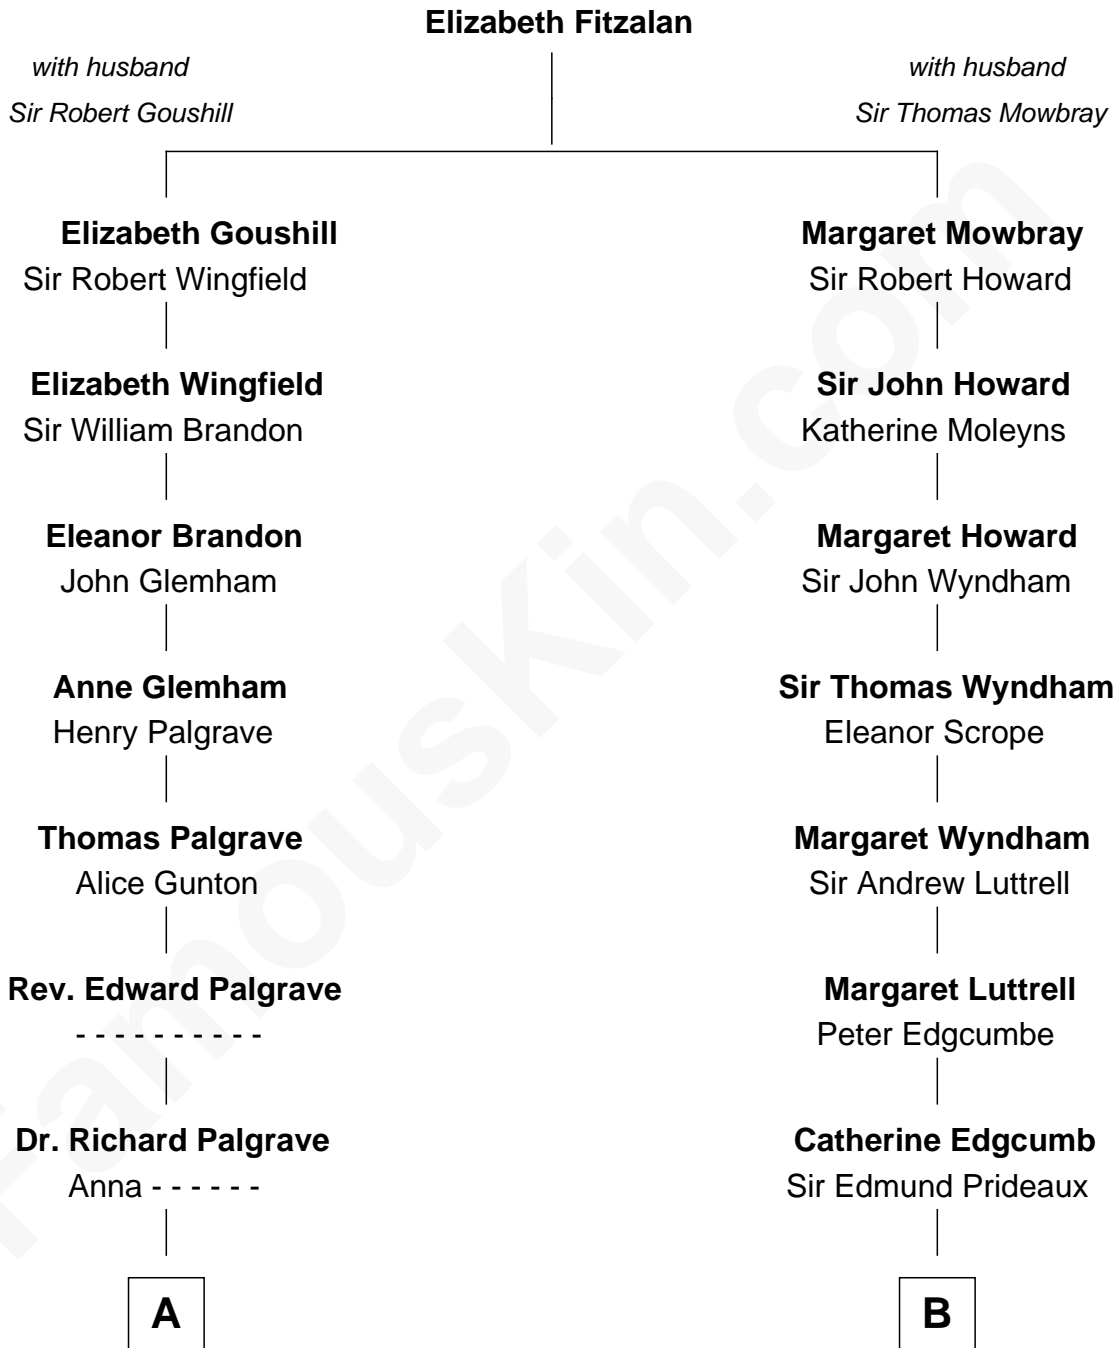

FamousKin.com

Relationship Chart of

Shubael D. Childs

Founder of S.D. Childs & Company

13th cousin 5 times removed of

Guy Ritchie

British Filmmaker

C

John Vivian Ritchie
Amber Mary Parkinson

Guy Ritchie
British Filmmaker