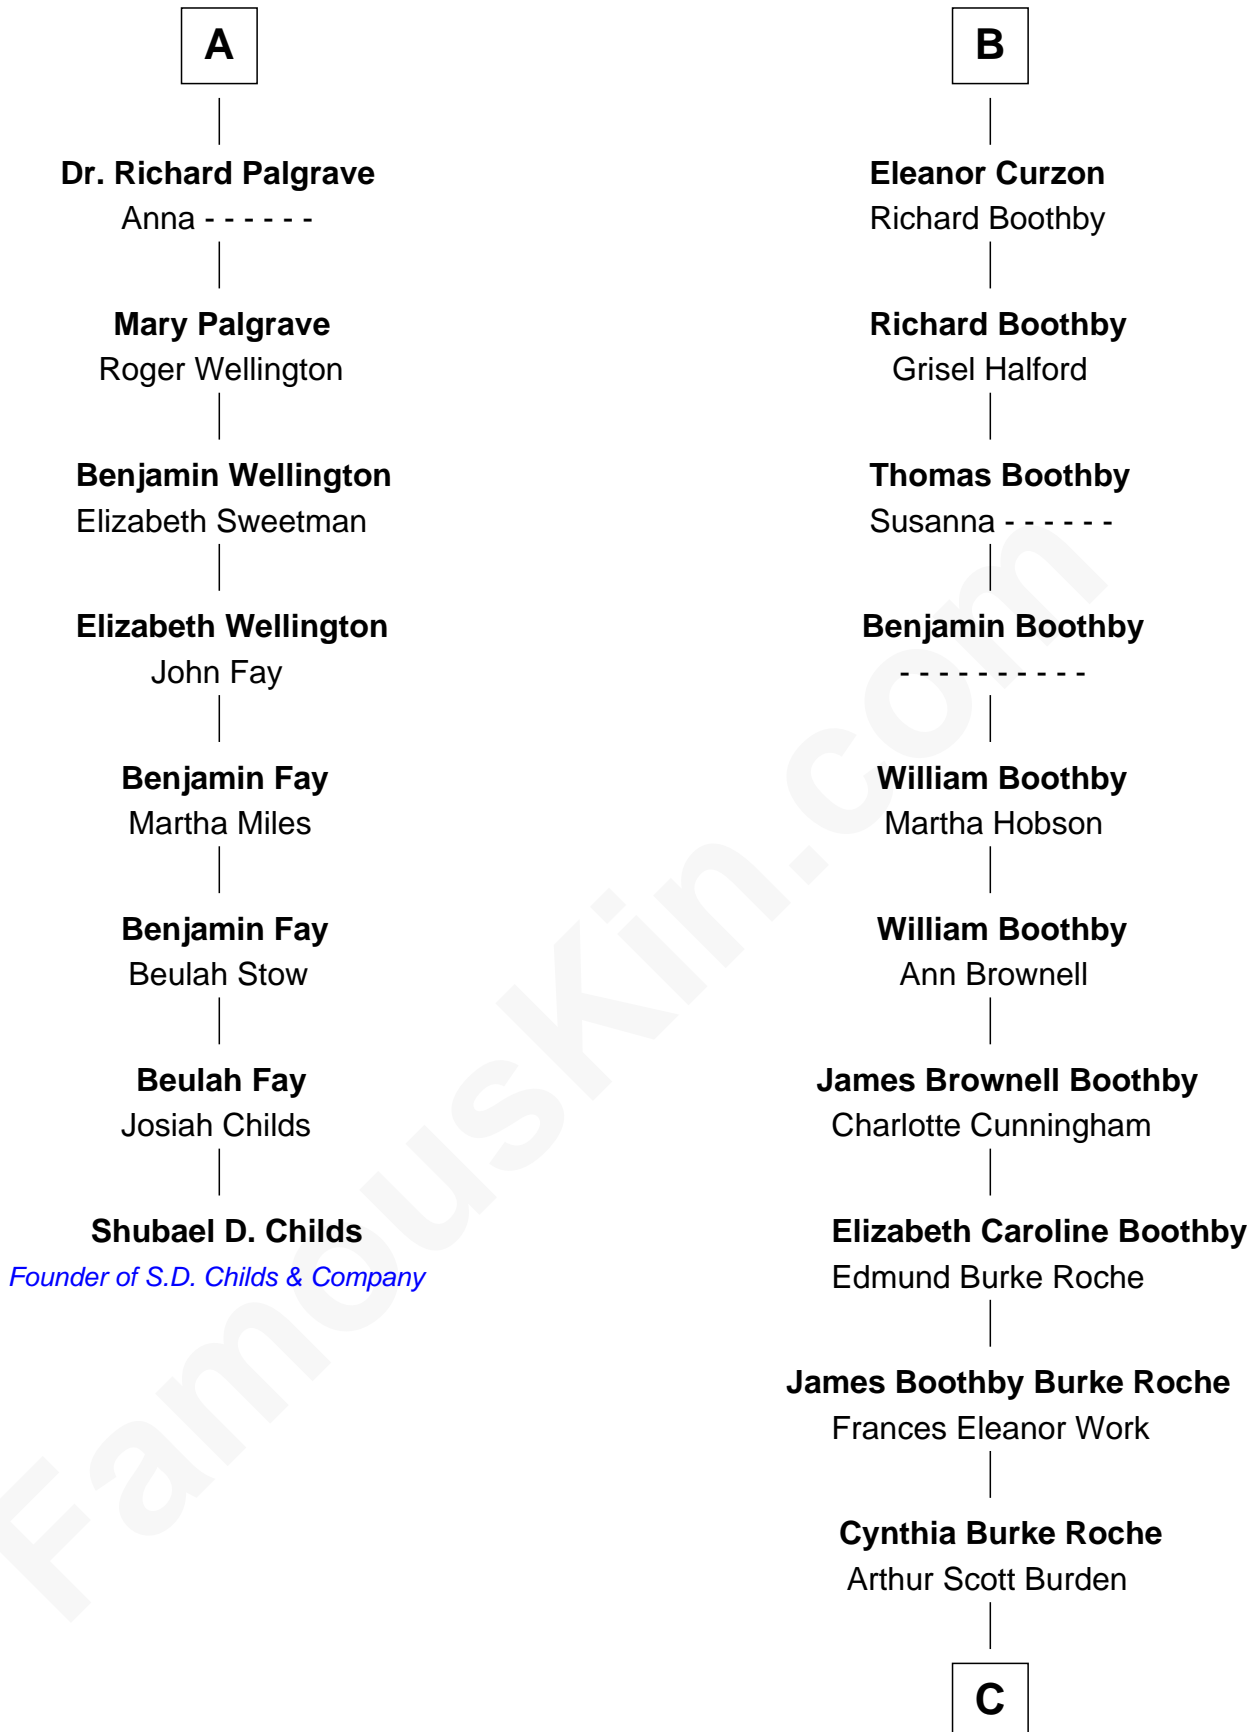

## Relationship Chart of

### Shubael D. Childs

*Founder of S.D. Childs & Company*

**14th cousin 5 times removed of**

**Oliver Platt**

*Movie Actor*

**Sir Richard Fitzalan**

Elizabeth de Bohun

**C**