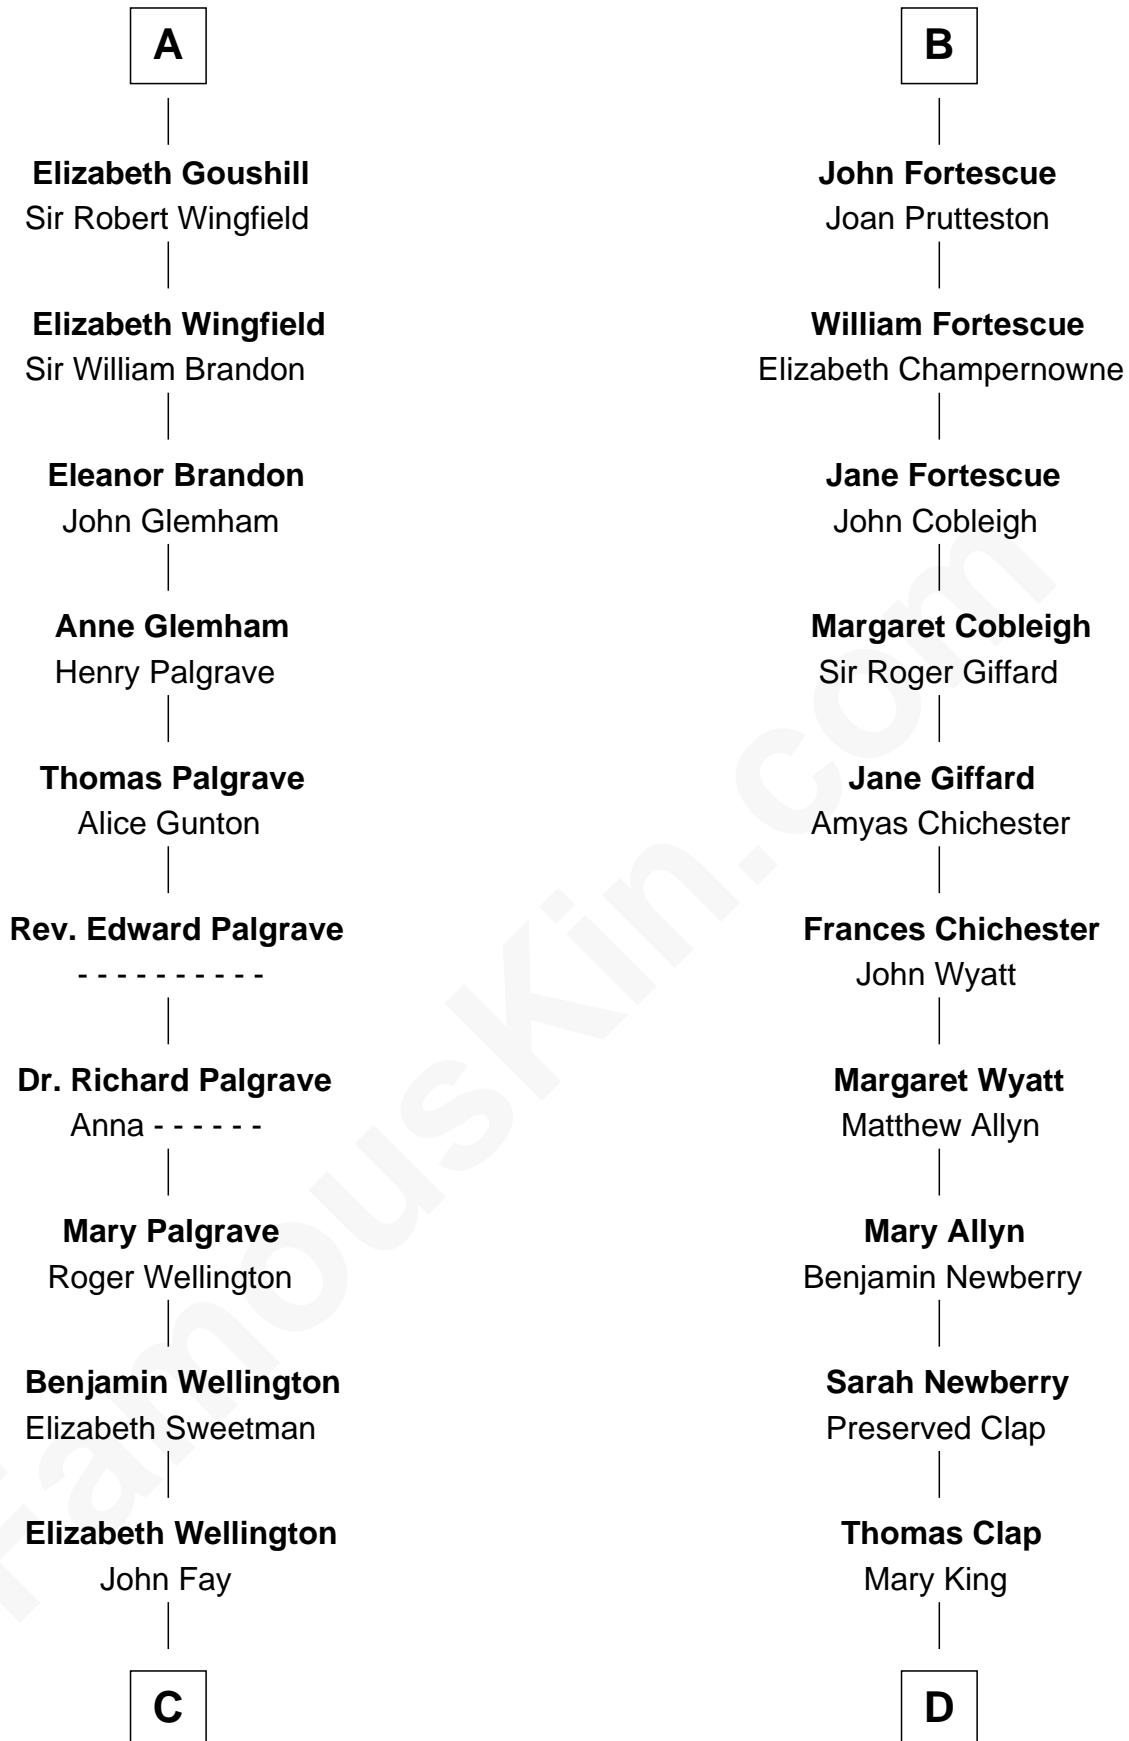

FamousKin.com
Relationship Chart of
Shubael D. Childs

Founder of S.D. Childs & Company

20th cousin of

Lewis Henry Morgan
Pioneering Anthropologist

Sir Geoffrey FitzPiers
 Aveline de Clare

C

Benjamin Fay
Martha Miles

Benjamin Fay
Beulah Stow

Beulah Fay
Josiah Childs

Shubael D. Childs

Founder of S.D. Childs & Company

D

Elijah Clap
Mary Benton

Mary Clap
Lemuel Steele

Harriet Steele
Jedediah Morgan

Lewis Henry Morgan

Pioneering Anthropologist

FamousKin.com