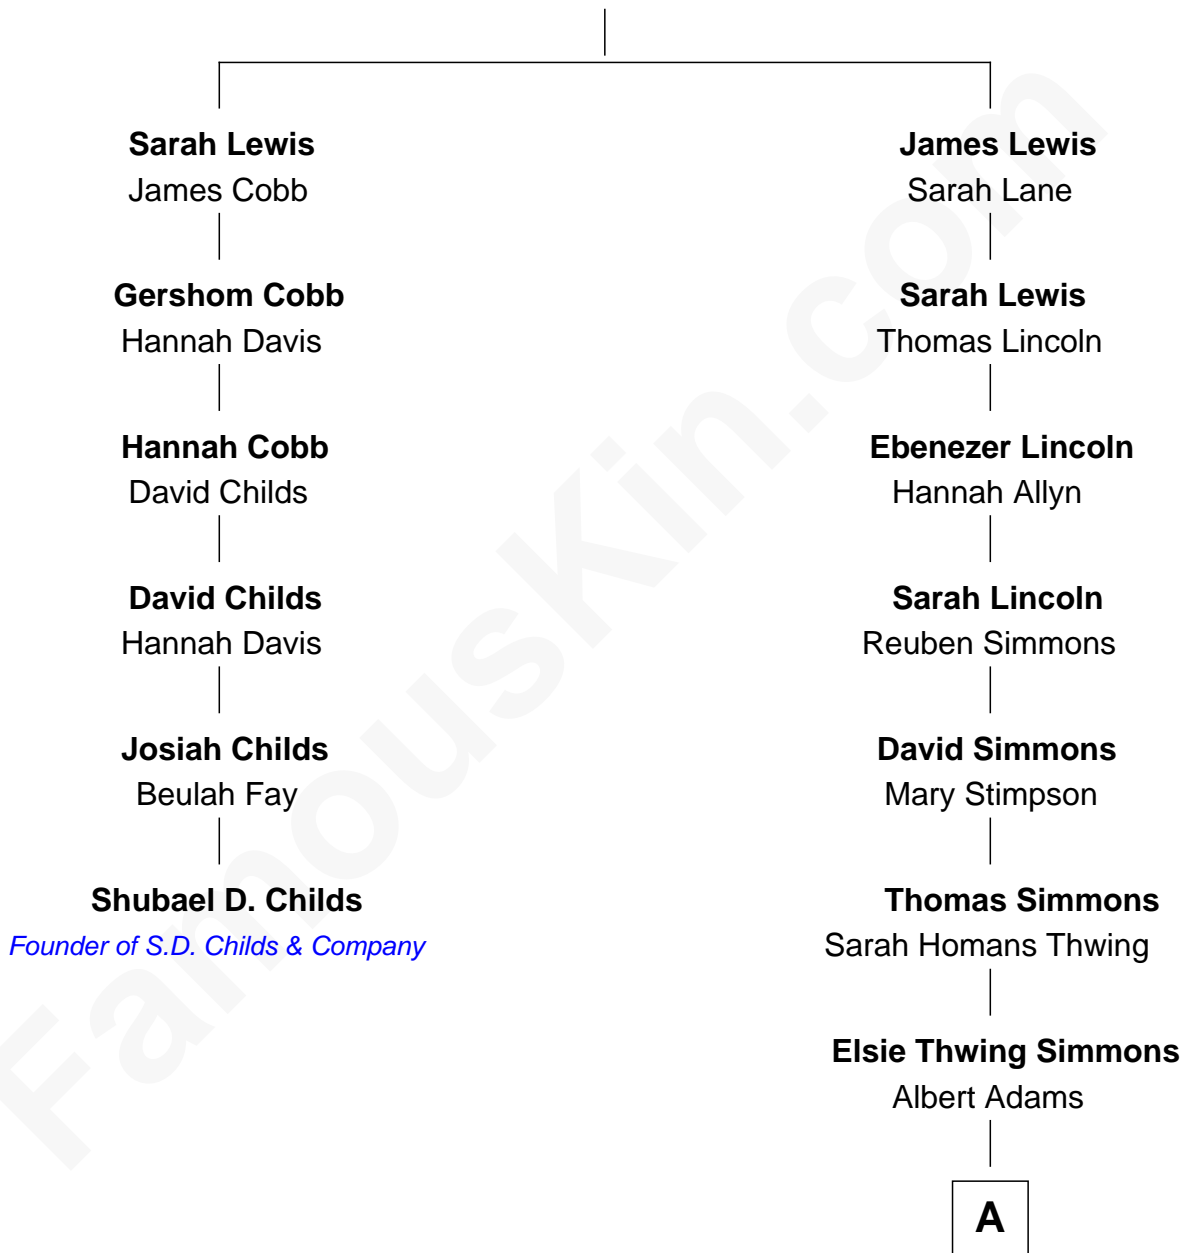

FamousKin.com

Relationship Chart of

Shubael D. Childs

Founder of S.D. Childs & Company

5th cousin 4 times removed of

Pete Seeger

American Folk Singer

George Lewis

Mary Doggett

A

—
Elsie Simmons Adams

Charles Louis Seeger

—
Charles Louis Seeger

Constance de Clyver Edson

—
Pete Seeger

American Folk Singer