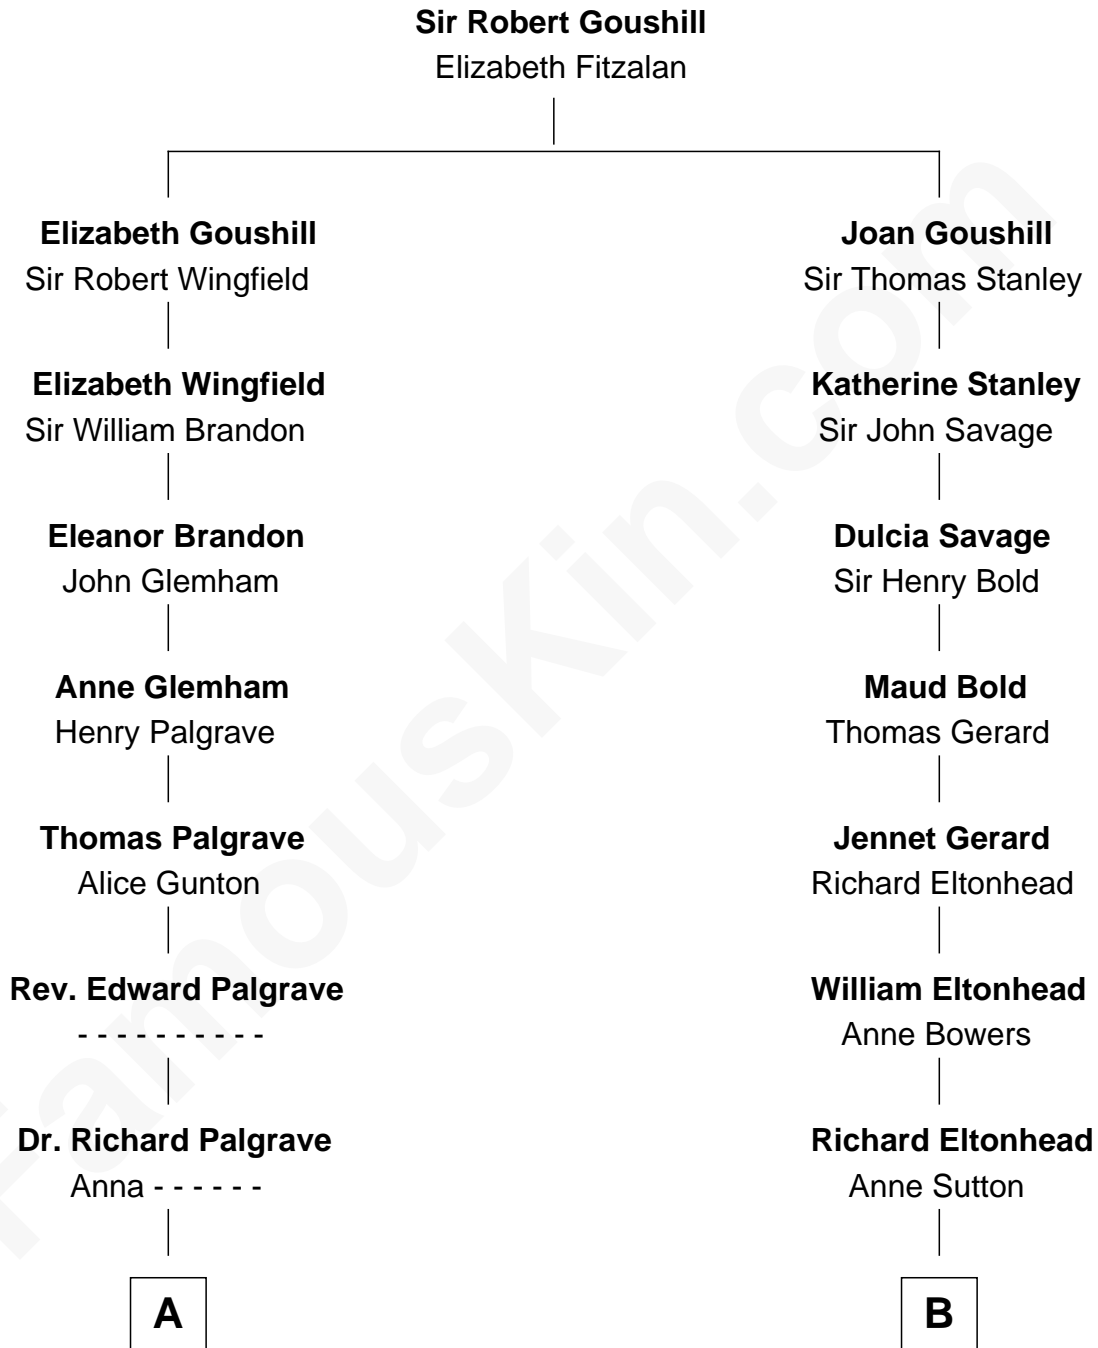

FamousKin.com

Relationship Chart of

Shubael D. Childs

Founder of S.D. Childs & Company

12th cousin 1 time removed of

General Robert E. Lee

Confederate Army - U.S. Civil War

A