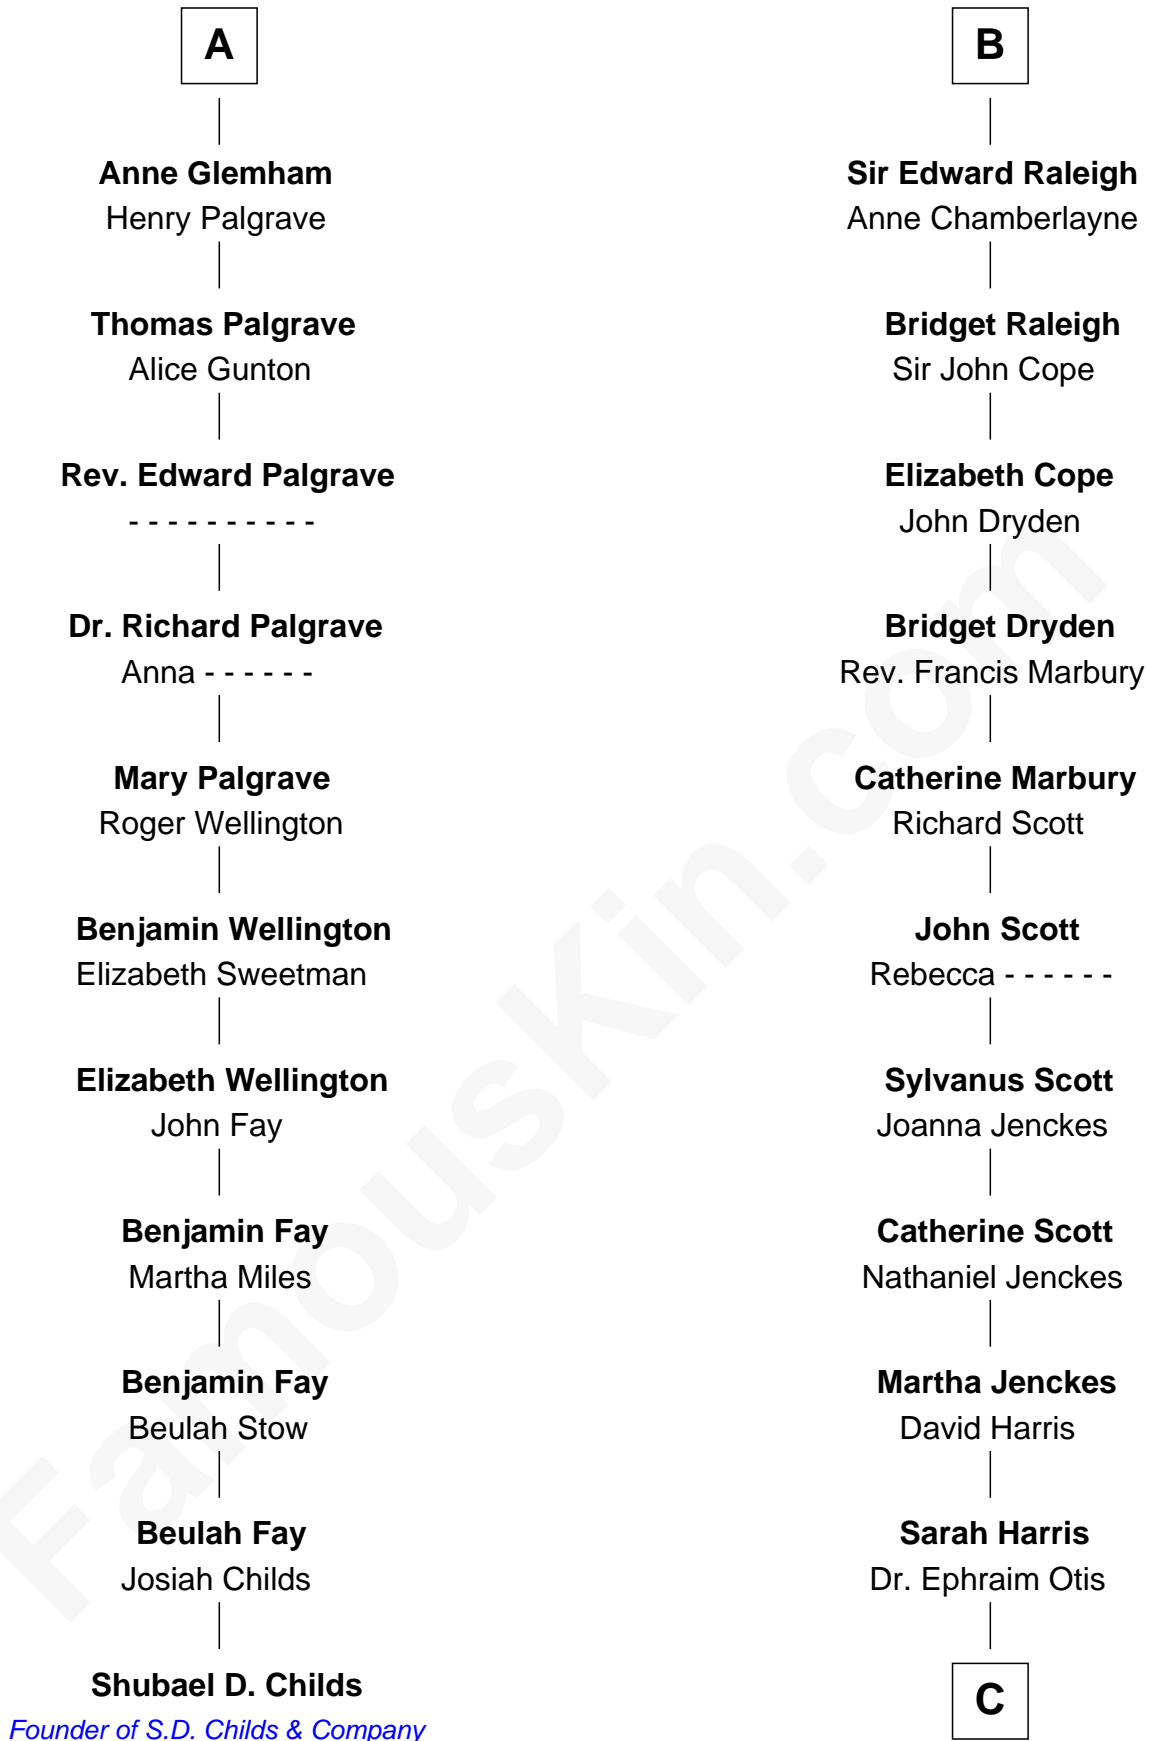

FamousKin.com

Relationship Chart of

Shubael D. Childs

Founder of S.D. Childs & Company

17th cousin 4 times removed of

Amelia Earhart

Aviation Pioneer

C

Dr. Ephraim Otis

Mary Cornell

Isaac Otis

Caroline Abigail Curtis

Alfred Gideon Otis

Amelia Josephine Harres

Amelia Otis

Edwin Stanton Earhart

Amelia Earhart

Aviation Pioneer