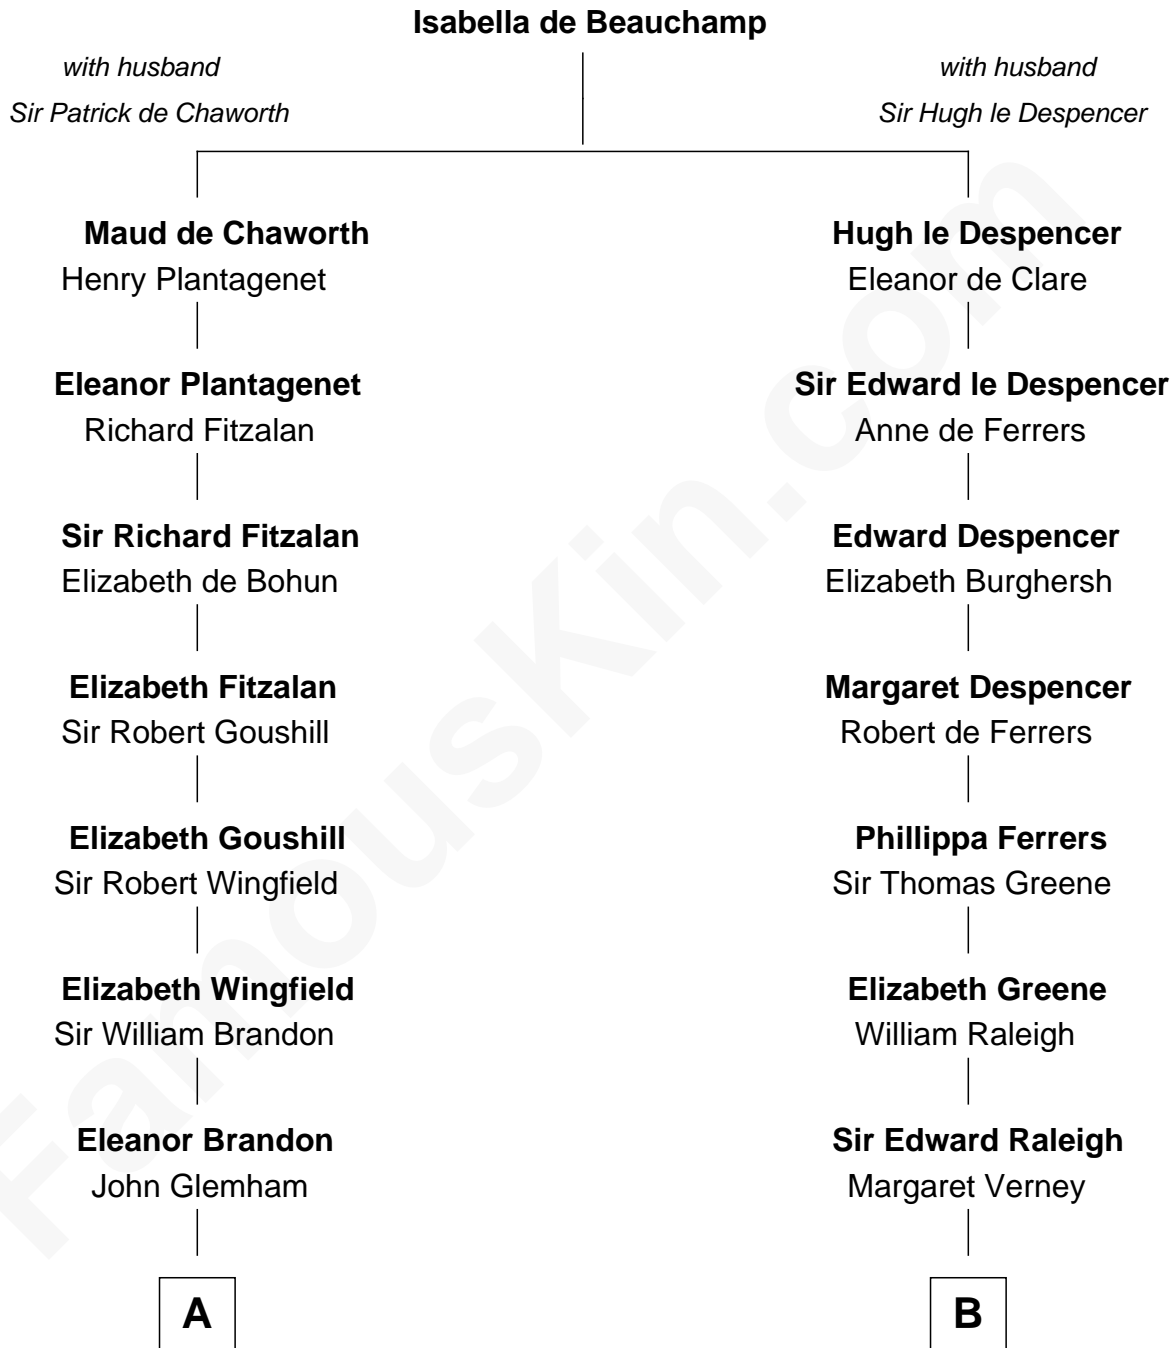

FamousKin.com

Relationship Chart of

Shubael D. Childs

Founder of S.D. Childs & Company

17th cousin 4 times removed of

Amelia Earhart

Aviation Pioneer

C