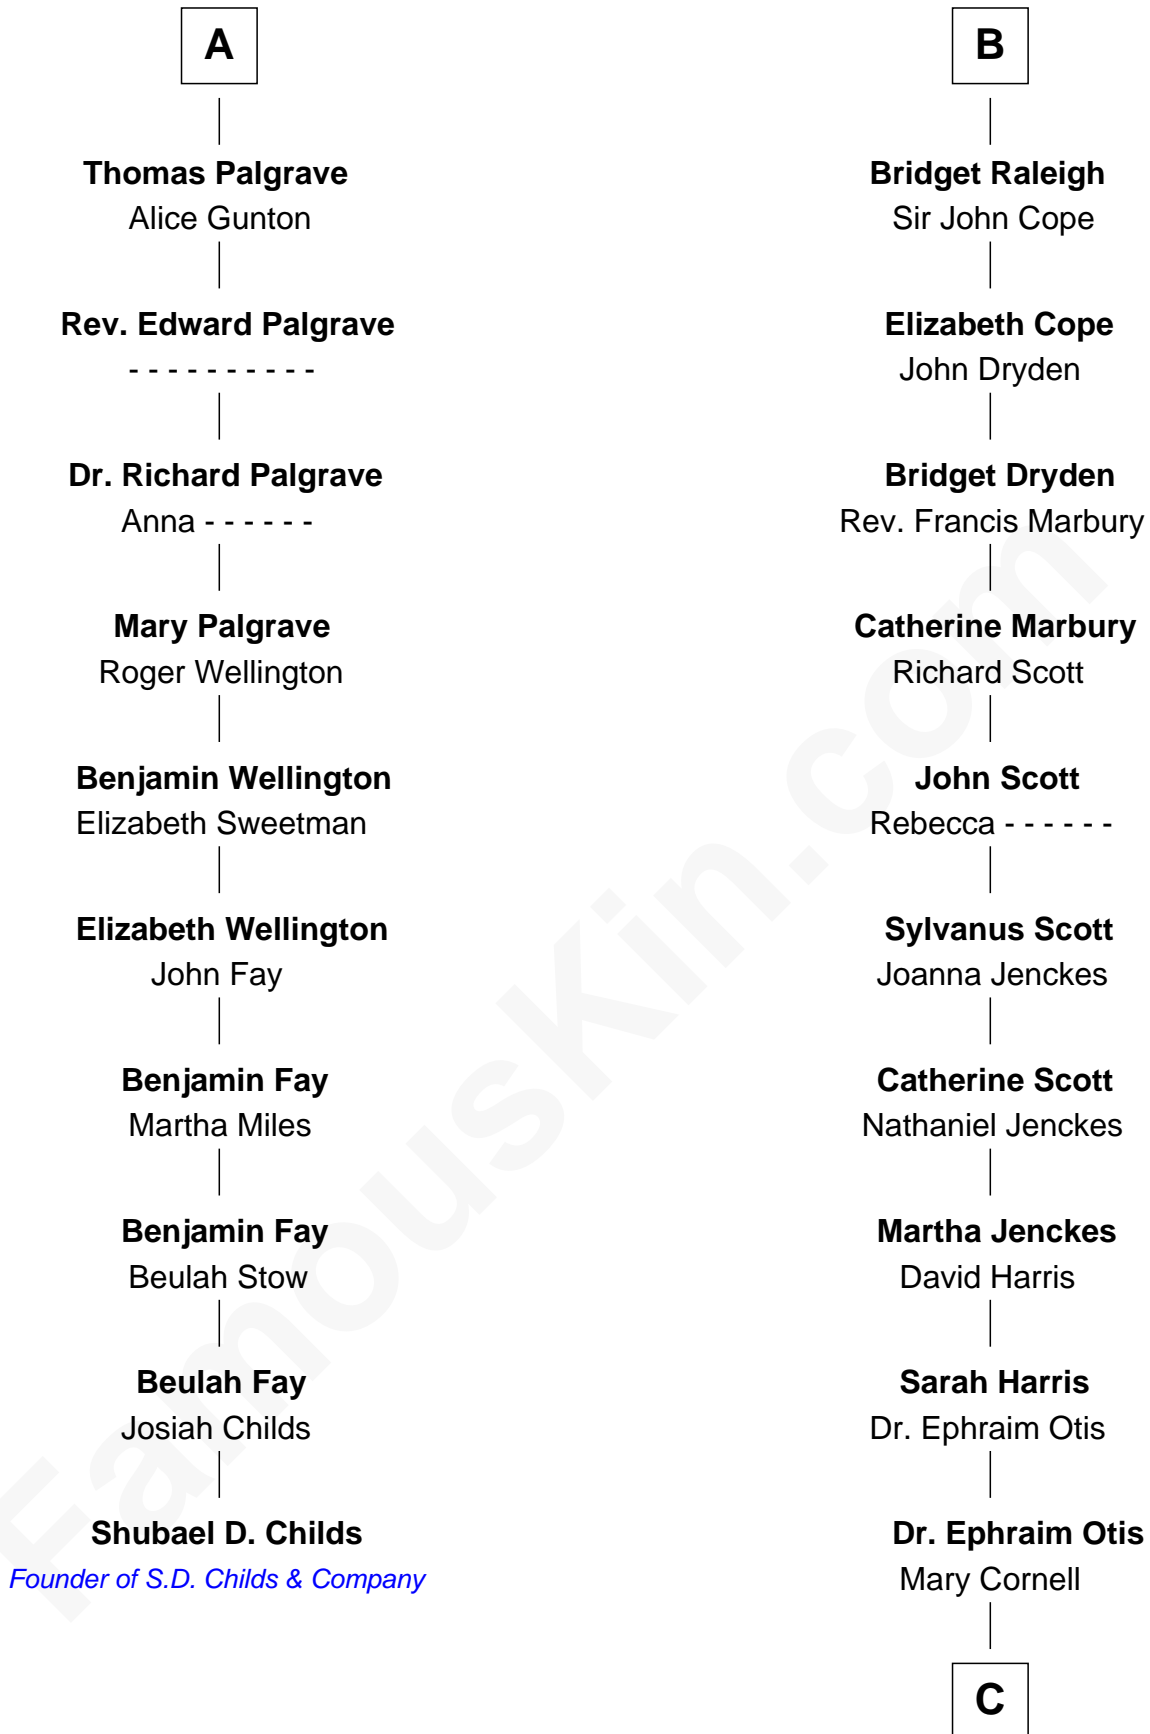

FamousKin.com

Relationship Chart of

Shubael D. Childs

Founder of S.D. Childs & Company

16th cousin 4 times removed of

Amelia Earhart

Aviation Pioneer

Edmund Fitzalan

Alice de Warenne

C

Isaac Otis

Caroline Abigail Curtis

Alfred Gideon Otis

Amelia Josephine Harres

Amelia Otis

Edwin Stanton Earhart

Amelia Earhart

Aviation Pioneer