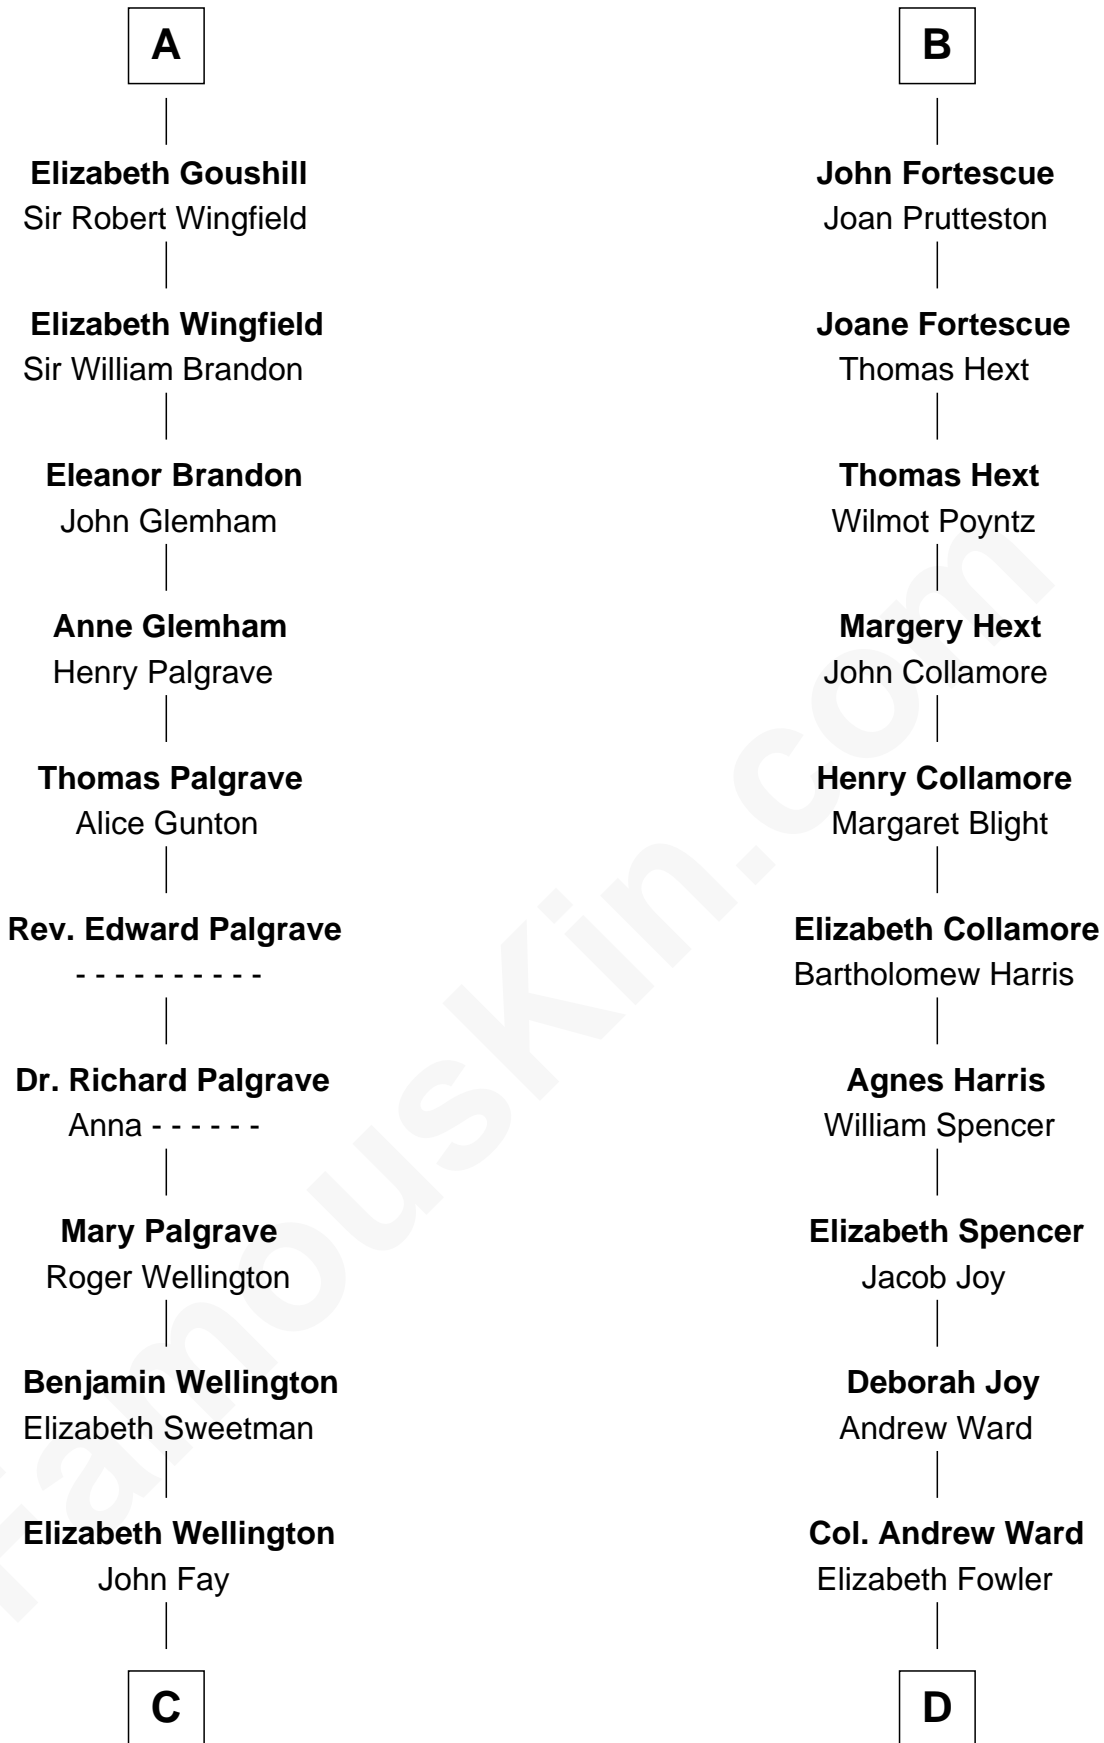

FamousKin.com

Relationship Chart of

Shubael D. Childs

Founder of S.D. Childs & Company

20th cousin of

Harriet Beecher Stowe

Author of *Uncle Tom's Cabin*

Sir Geoffrey FitzPiers

Aveline de Clare

C

Benjamin Fay
Martha Miles

Benjamin Fay
Beulah Stow

Beulah Fay
Josiah Childs

Shubael D. Childs
Founder of S.D. Childs & Company

D

Andrew Ward
Diana Hubbard