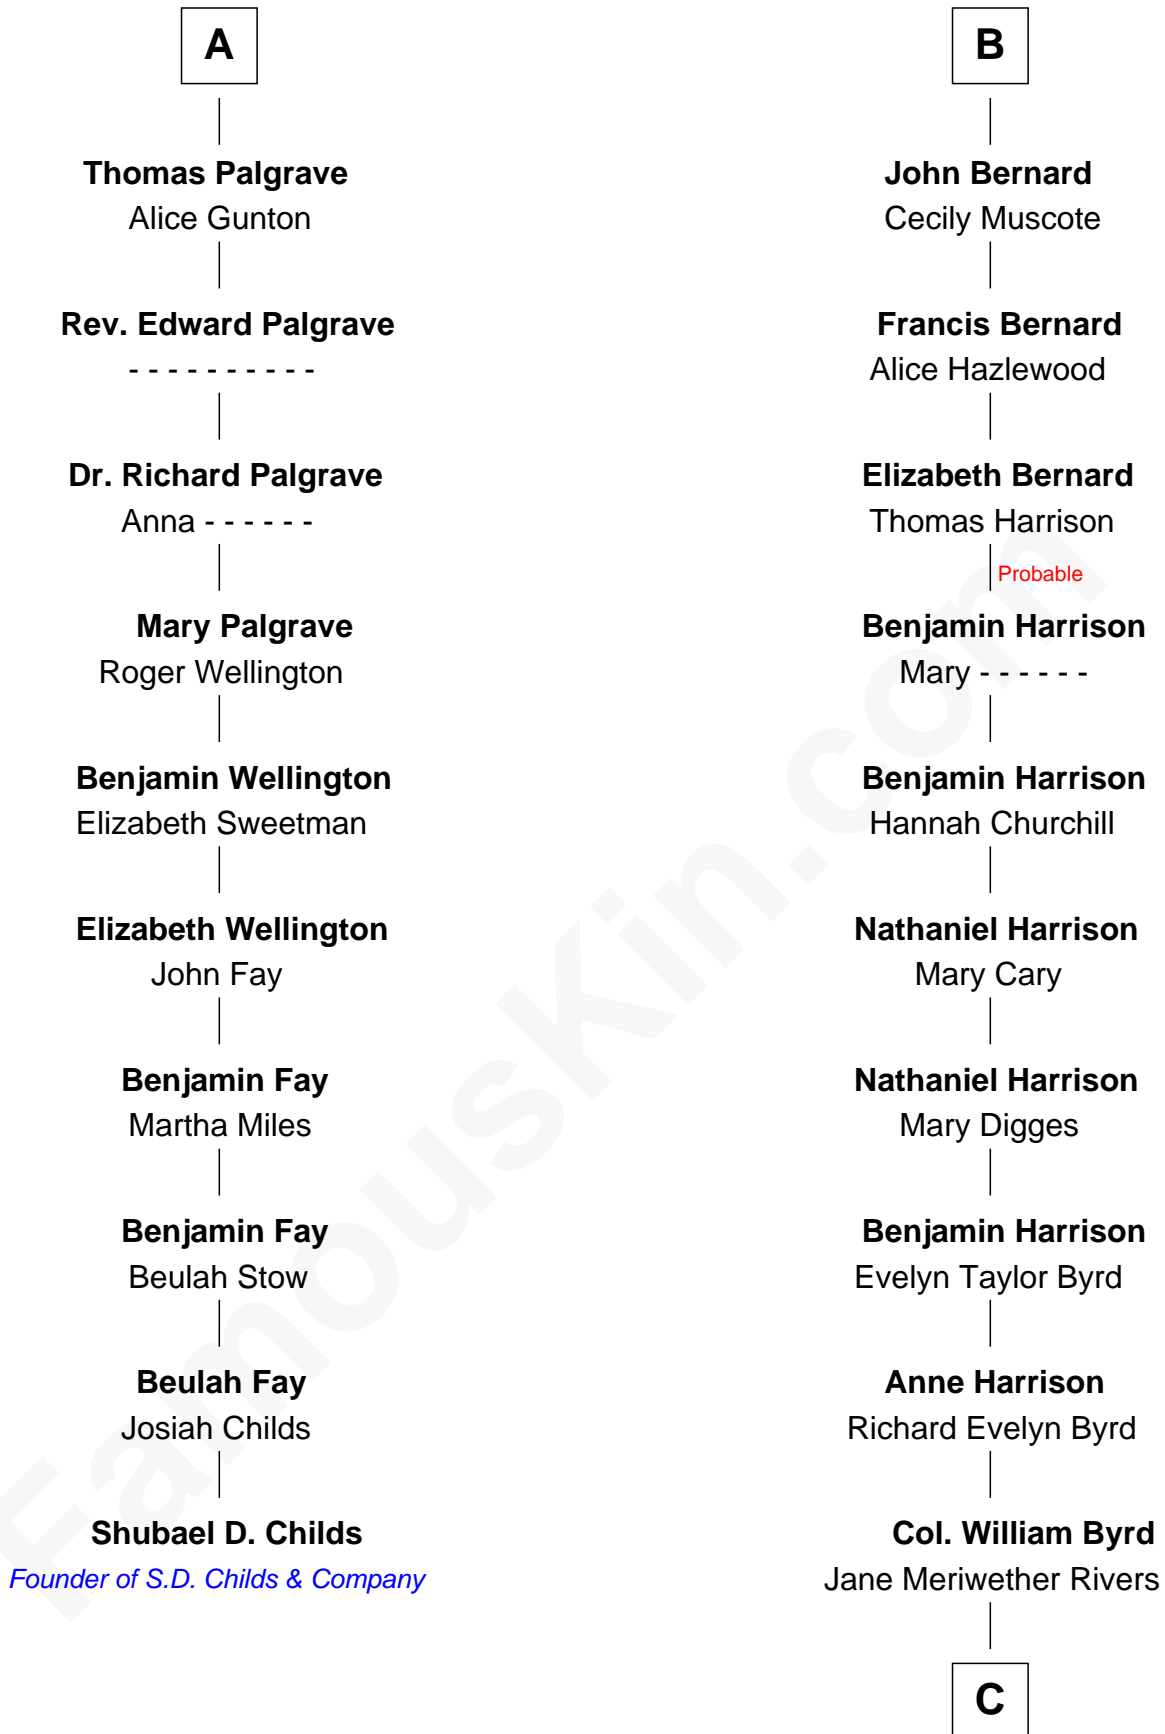

FamousKin.com

Relationship Chart of

Shubael D. Childs

Founder of S.D. Childs & Company

16th cousin 2 times removed of

Harry F. Byrd

50th Governor of Virginia

Bartholomew de Badlesmere

Margaret de Clare

Elizabeth de Badlesmere

Sir William de Bohun

Elizabeth de Bohun

Sir Richard Fitzalan

Elizabeth Fitzalan

Sir Robert Goushill

Elizabeth Goushill

Margery de Badlesmere

Sir William de Ros

Maud de Roos

John de Welles

Margery de Welles

Stephen le Scrope

John le Scrope

Elizabeth Chaworth

Elizabeth le Scrope

Sir Henry le Scrope

Margaret Scrope

John Bernard

John Bernard

Margaret Daundelyn

B

C