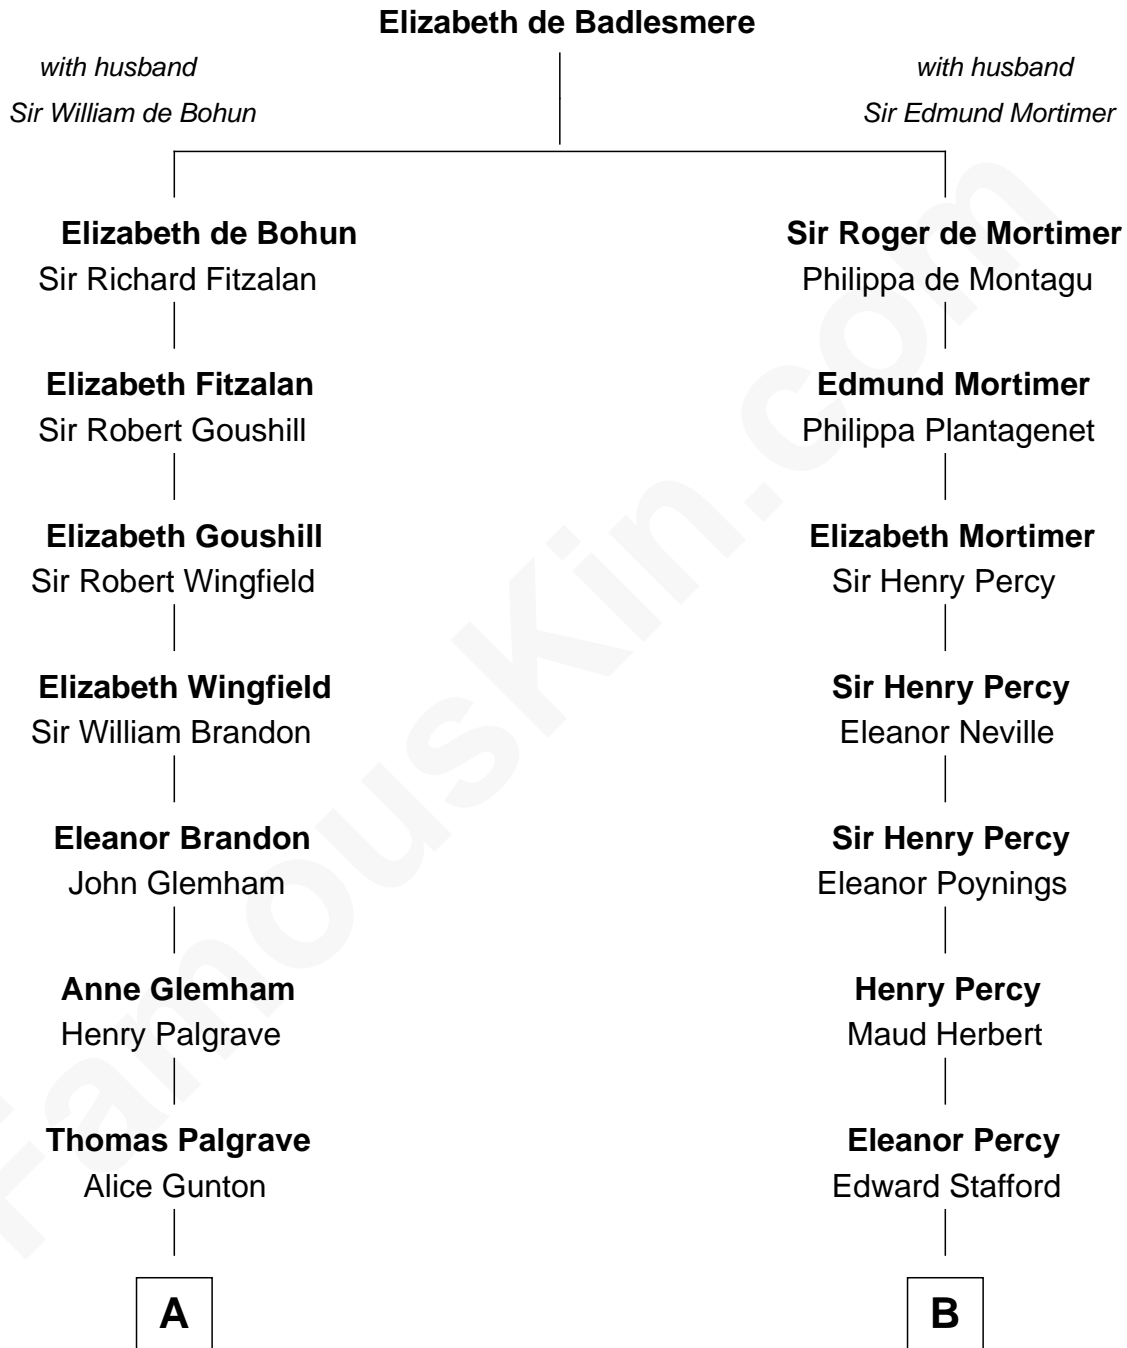

FamousKin.com

Relationship Chart of

Shubael D. Childs

Founder of S.D. Childs & Company

15th cousin 5 times removed of

Harry F. Byrd

50th Governor of Virginia

C

Richard Evelyn Byrd

Anne Harrison

Col. William Byrd

Jane Meriwether Rivers

Richard Evelyn Byrd

Eleanor Bolling Flood

Harry F. Byrd

50th Governor of Virginia