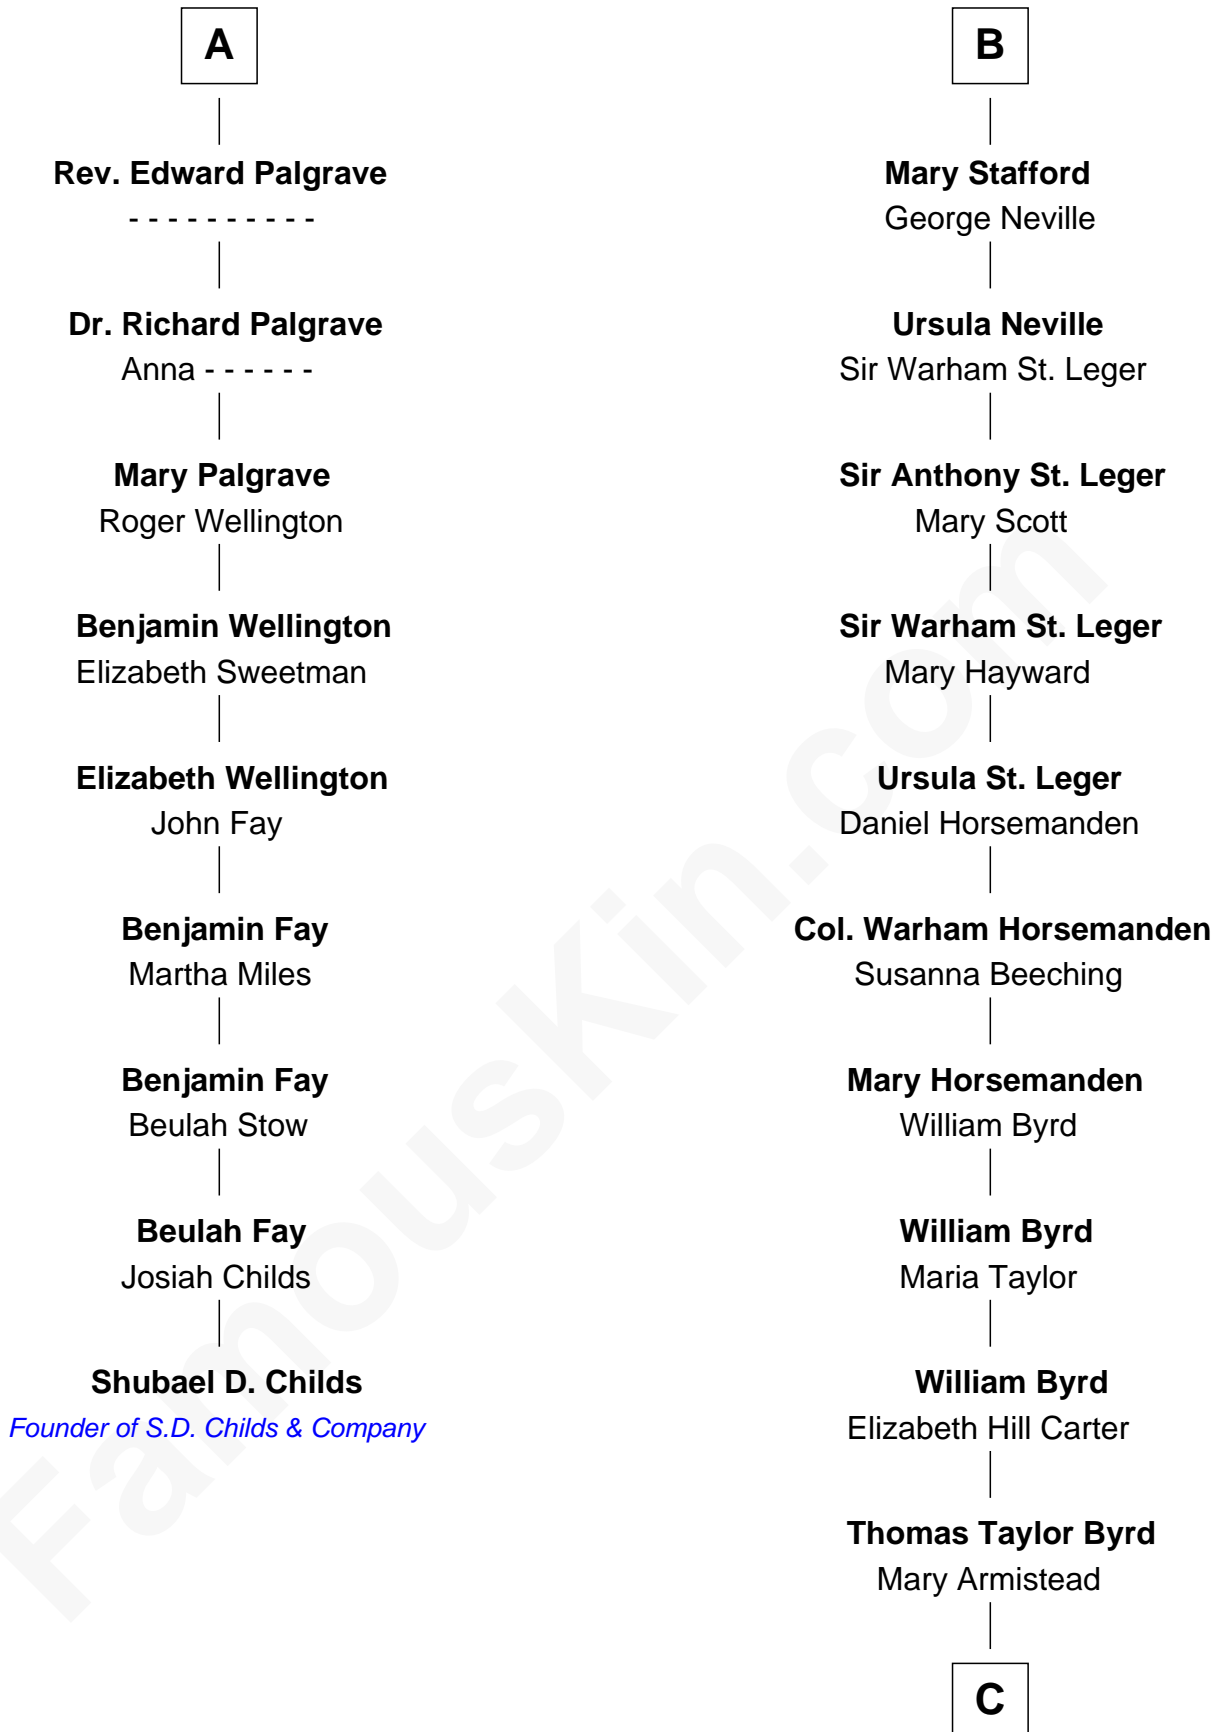

FamousKin.com

Relationship Chart of

Shubael D. Childs

Founder of S.D. Childs & Company

15th cousin 5 times removed of

Harry F. Byrd

50th Governor of Virginia

C

Richard Evelyn Byrd

Anne Harrison

Col. William Byrd

Jane Meriwether Rivers

Richard Evelyn Byrd

Eleanor Bolling Flood

Harry F. Byrd

50th Governor of Virginia