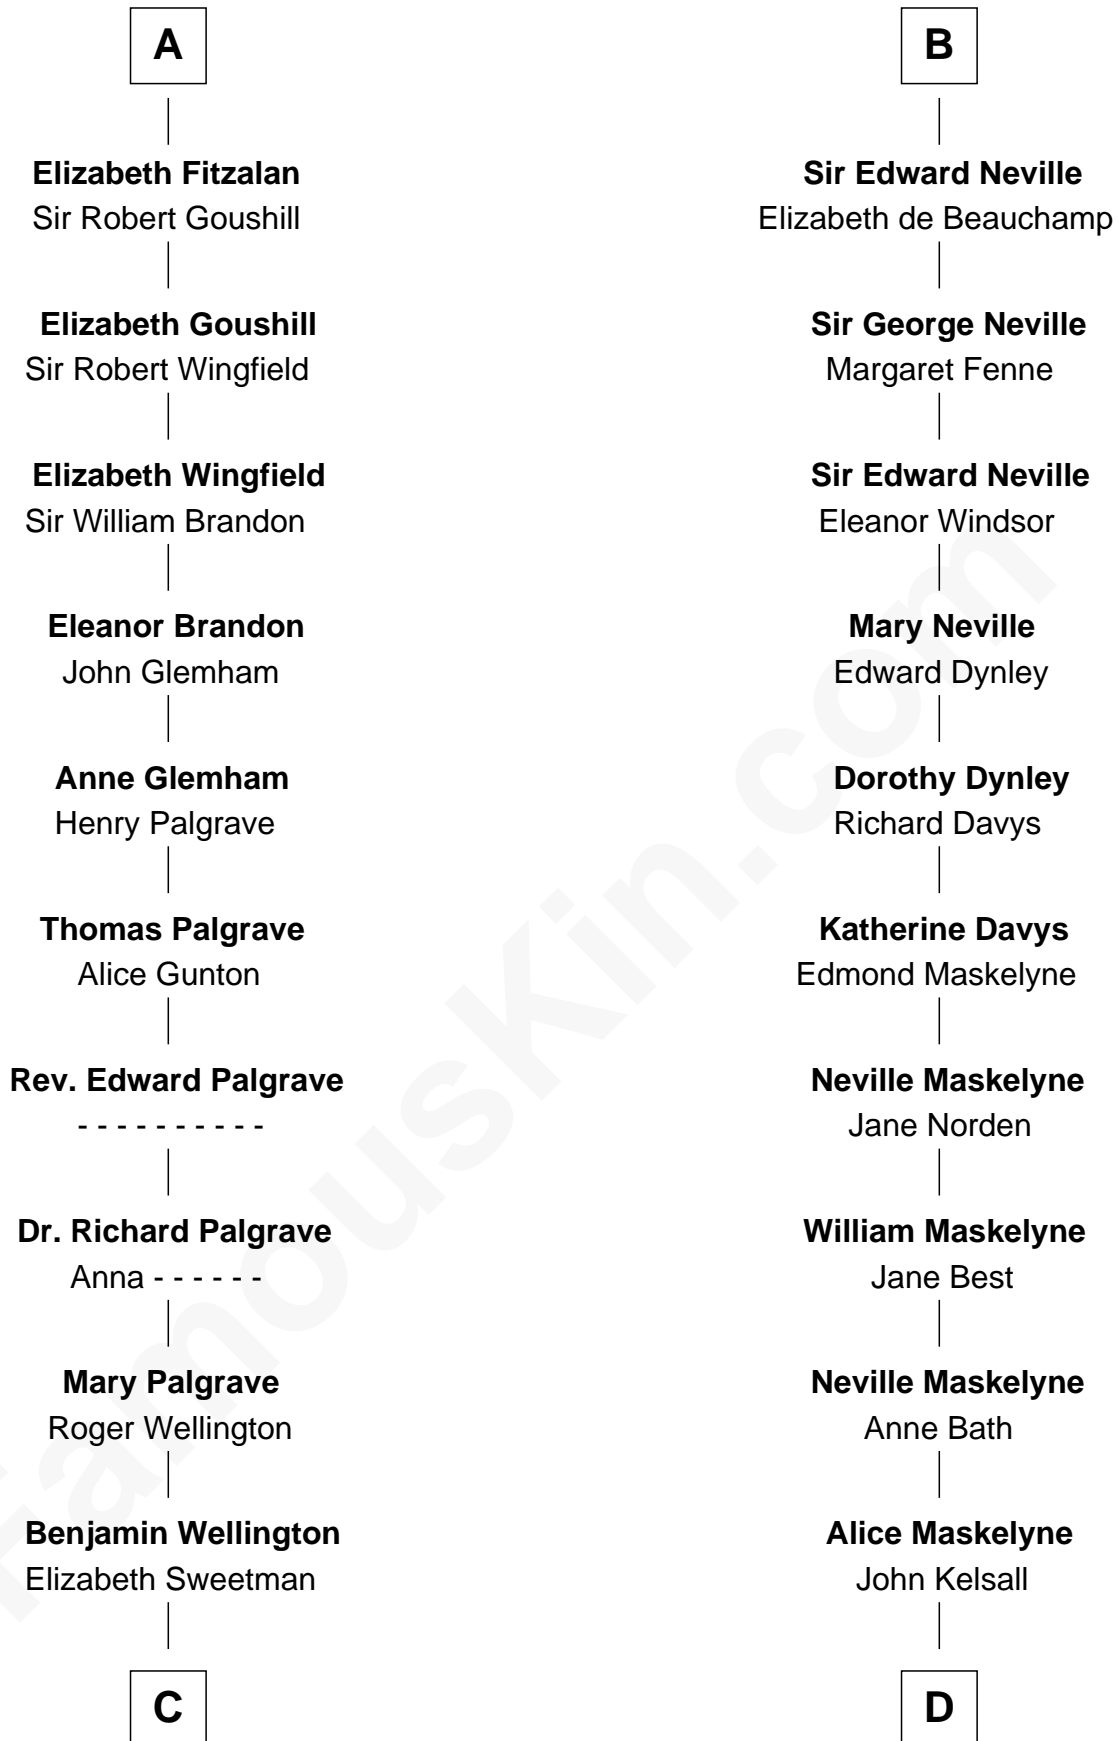

FamousKin.com
Relationship Chart of
Shubael D. Childs

Founder of S.D. Childs & Company

20th cousin 1 time removed of

Lytton Strachey

Author and Co-Founder of Bloomsbury Group

C

Elizabeth Wellington

John Fay