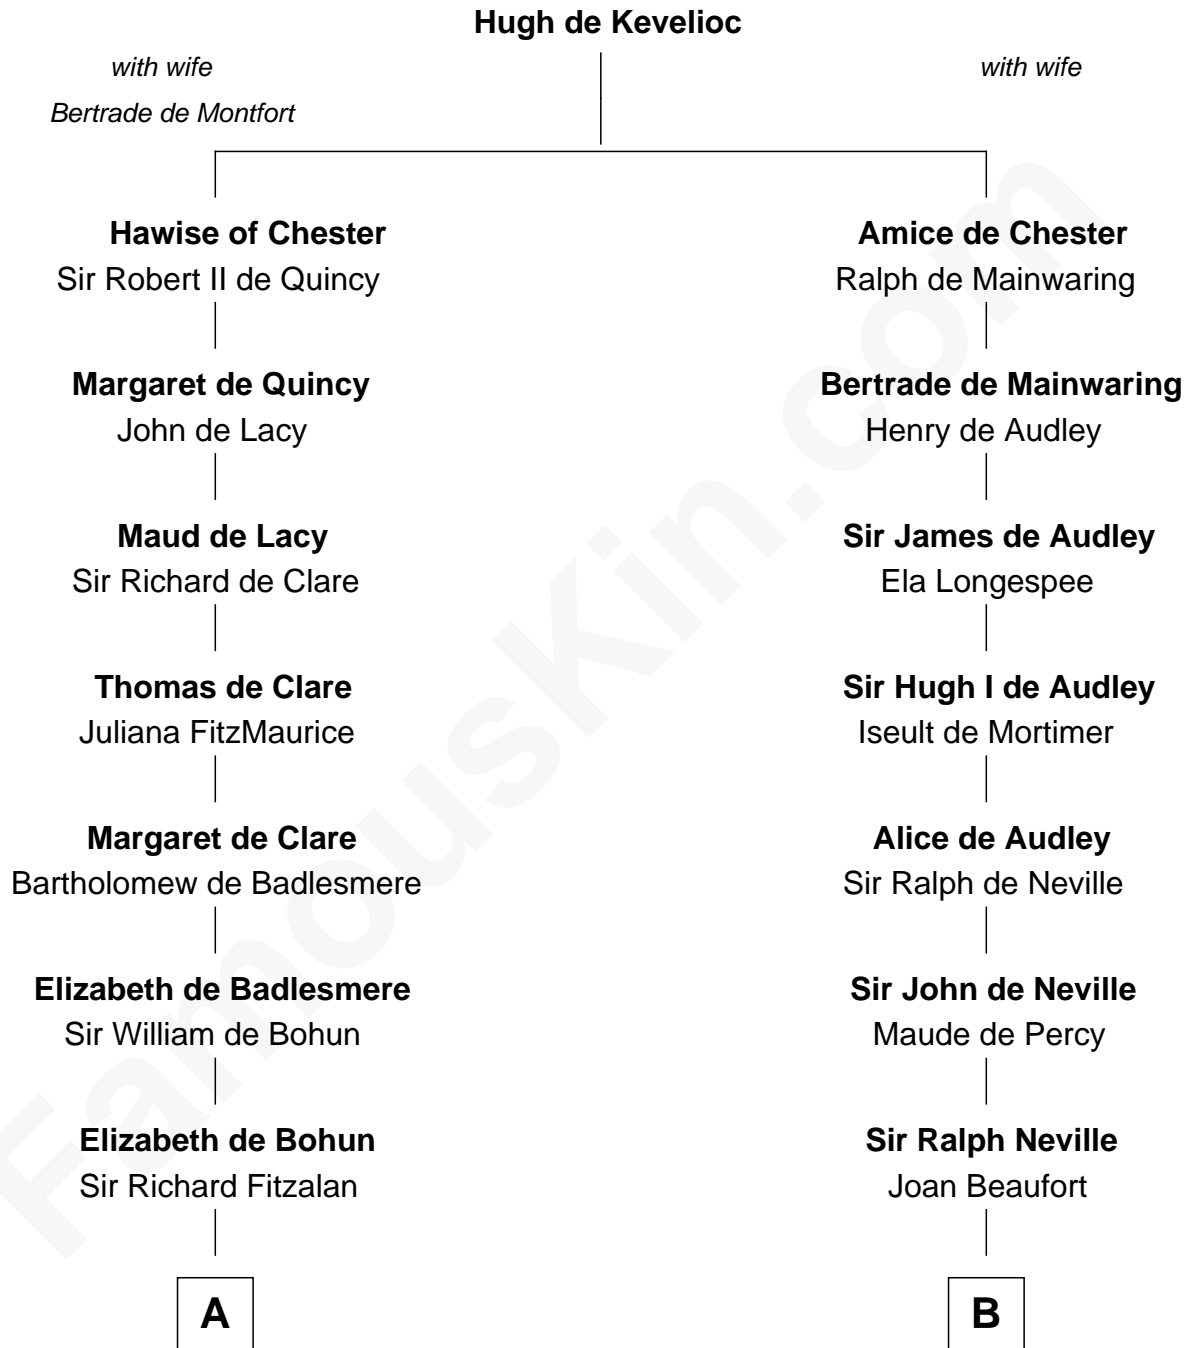

FamousKin.com
Relationship Chart of
Shubael D. Childs

Founder of S.D. Childs & Company

20th cousin 1 time removed of

Lytton Strachey

Author and Co-Founder of Bloomsbury Group

C

Elizabeth Wellington

John Fay

Benjamin Fay

Martha Miles

Benjamin Fay

Beulah Stow

Beulah Fay

Josiah Childs

Shubael D. Childs

Founder of S.D. Childs & Company