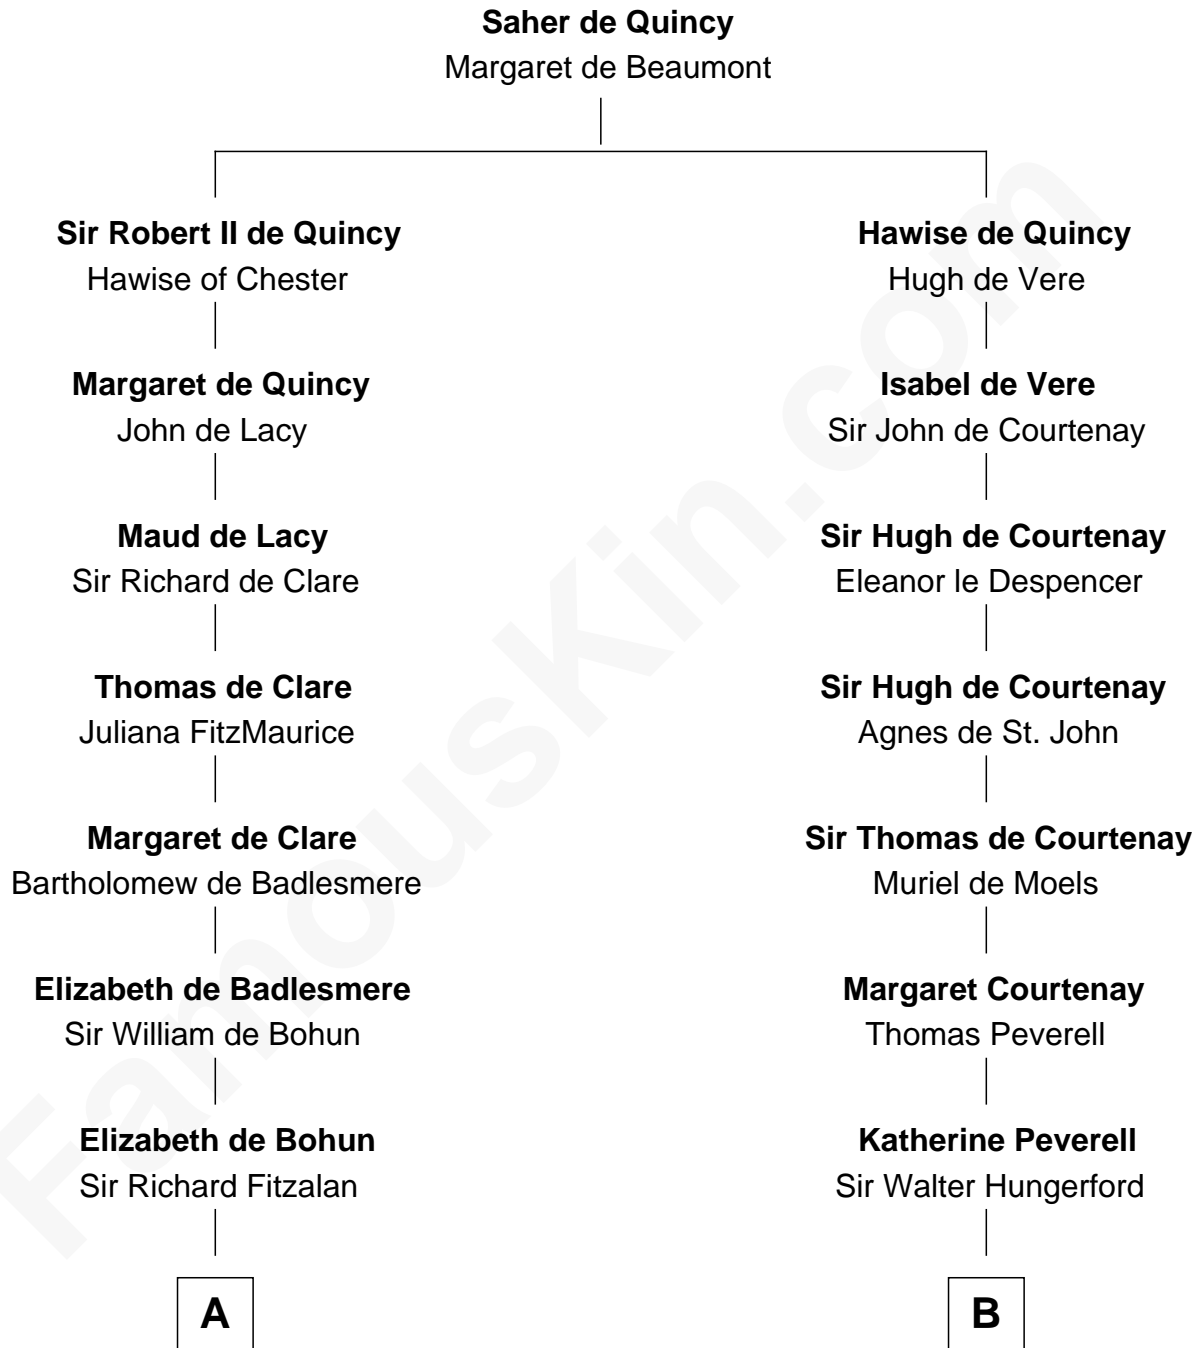

FamousKin.com
Relationship Chart of
Shubael D. Childs

Founder of S.D. Childs & Company

20th cousin 1 time removed of

Lytton Strachey

Author and Co-Founder of Bloomsbury Group

C

Elizabeth Wellington

John Fay