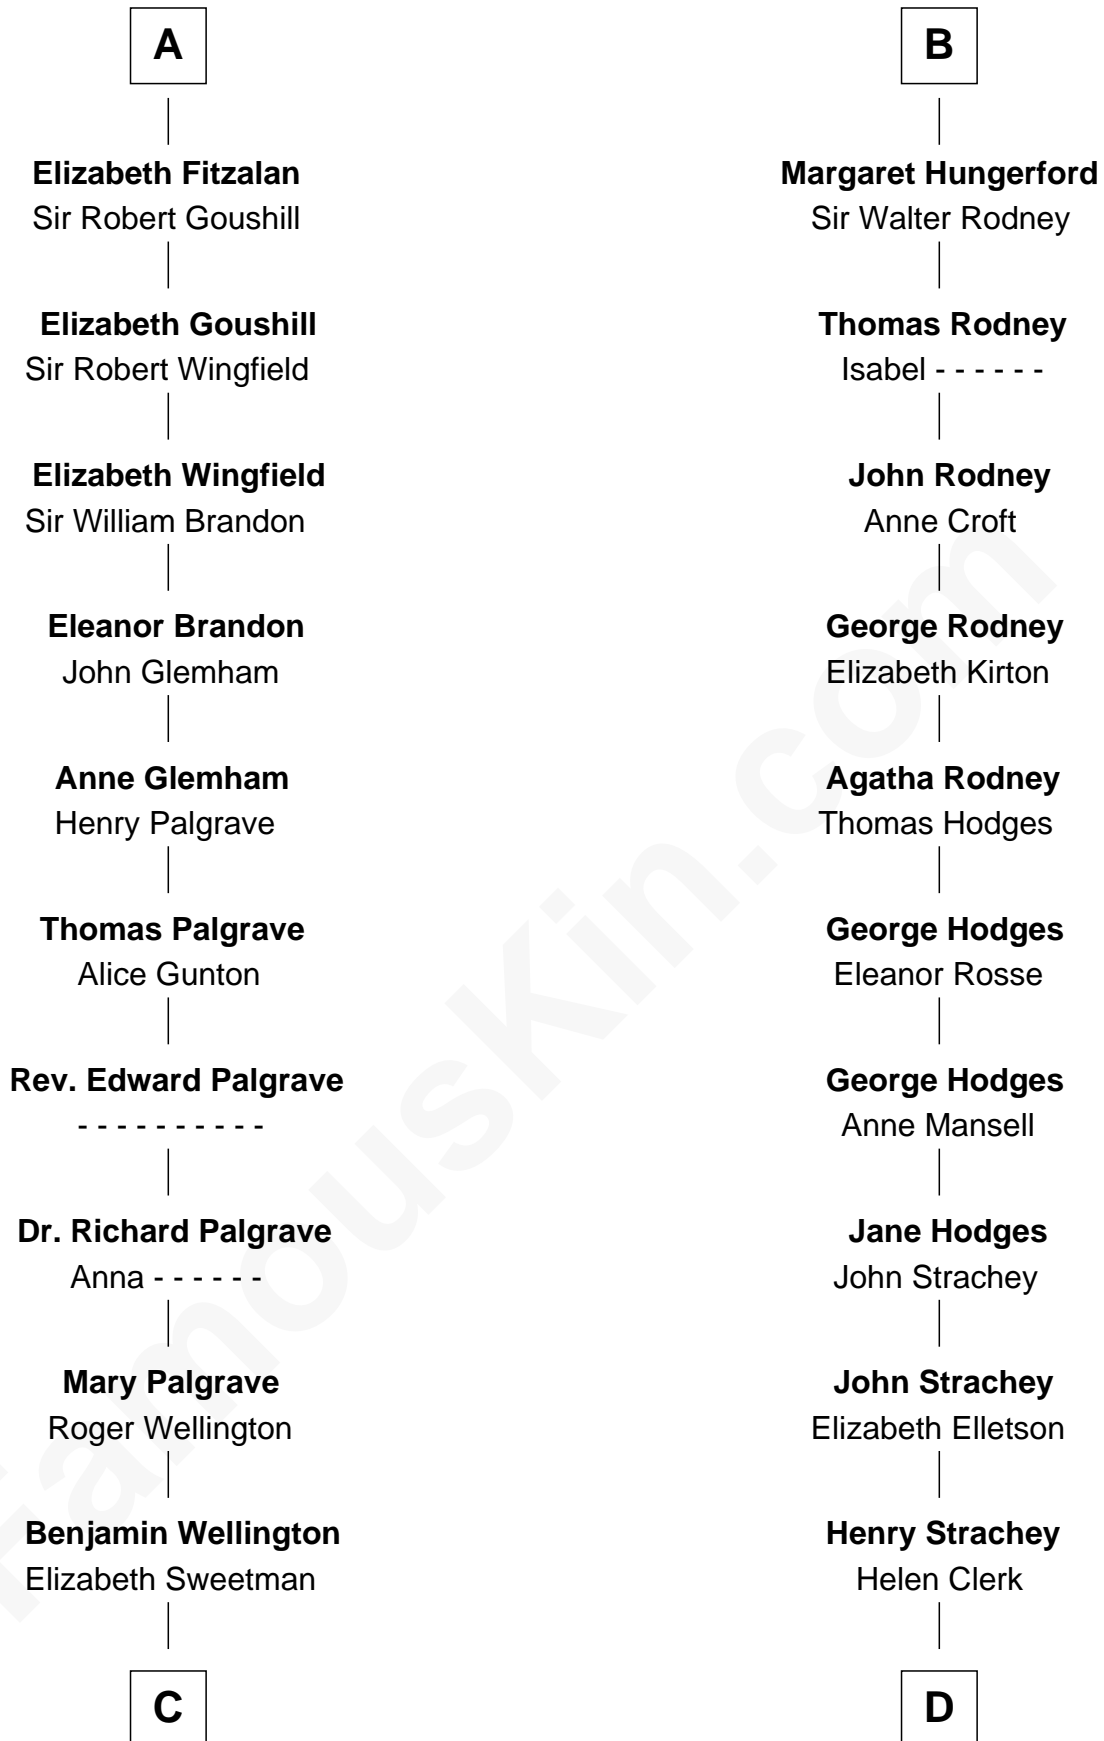

FamousKin.com
Relationship Chart of
Shubael D. Childs

Founder of S.D. Childs & Company

20th cousin 1 time removed of

Lytton Strachey

Author and Co-Founder of Bloomsbury Group

C

Elizabeth Wellington

John Fay